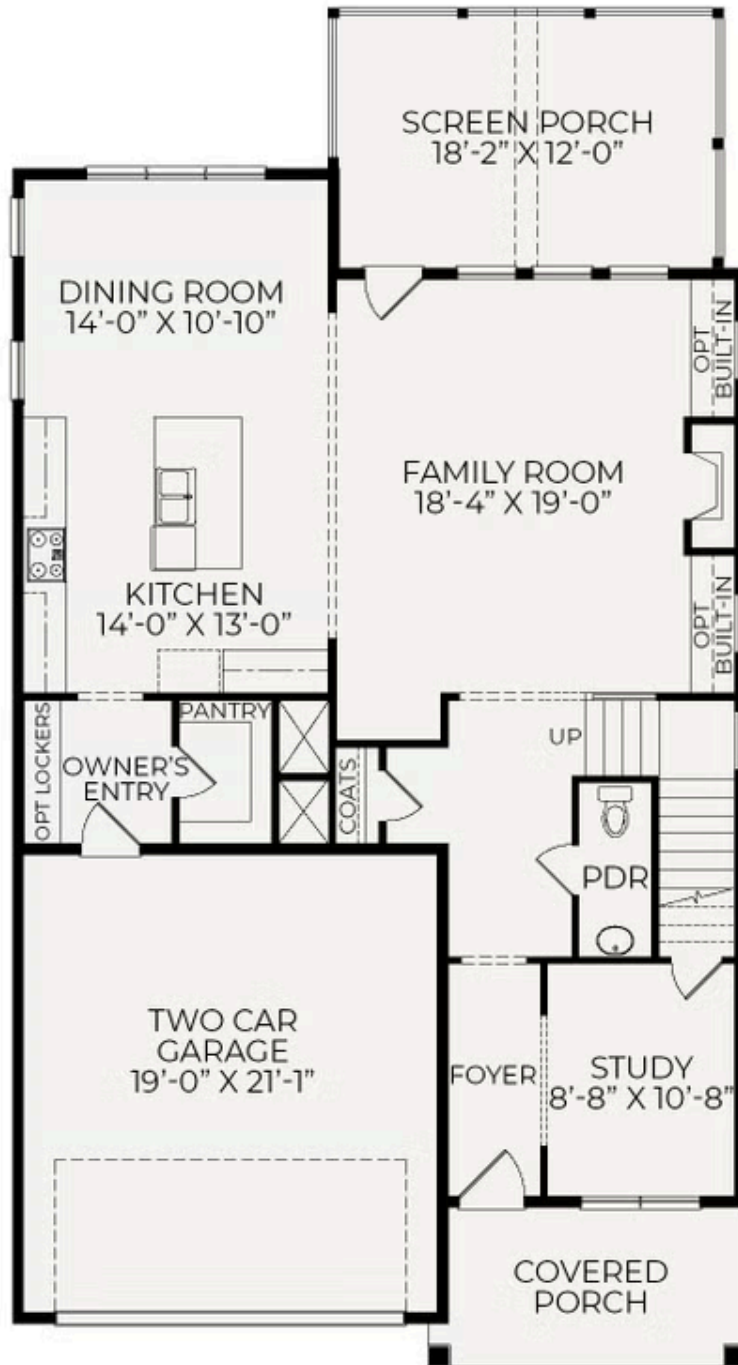

## Westwood

**3 Elevations Available**

 3 bd

 2.5 ba

 2,542 sqft

The Westwood plan in Wendell Falls has three elevation styles: American Farmhouse, Craftsman, and English Cottage. Please scroll down to view all elevation styles and their floorplan options.

Westwood Craftsman

Westwood English Cottage

First Floor

## Second Floor