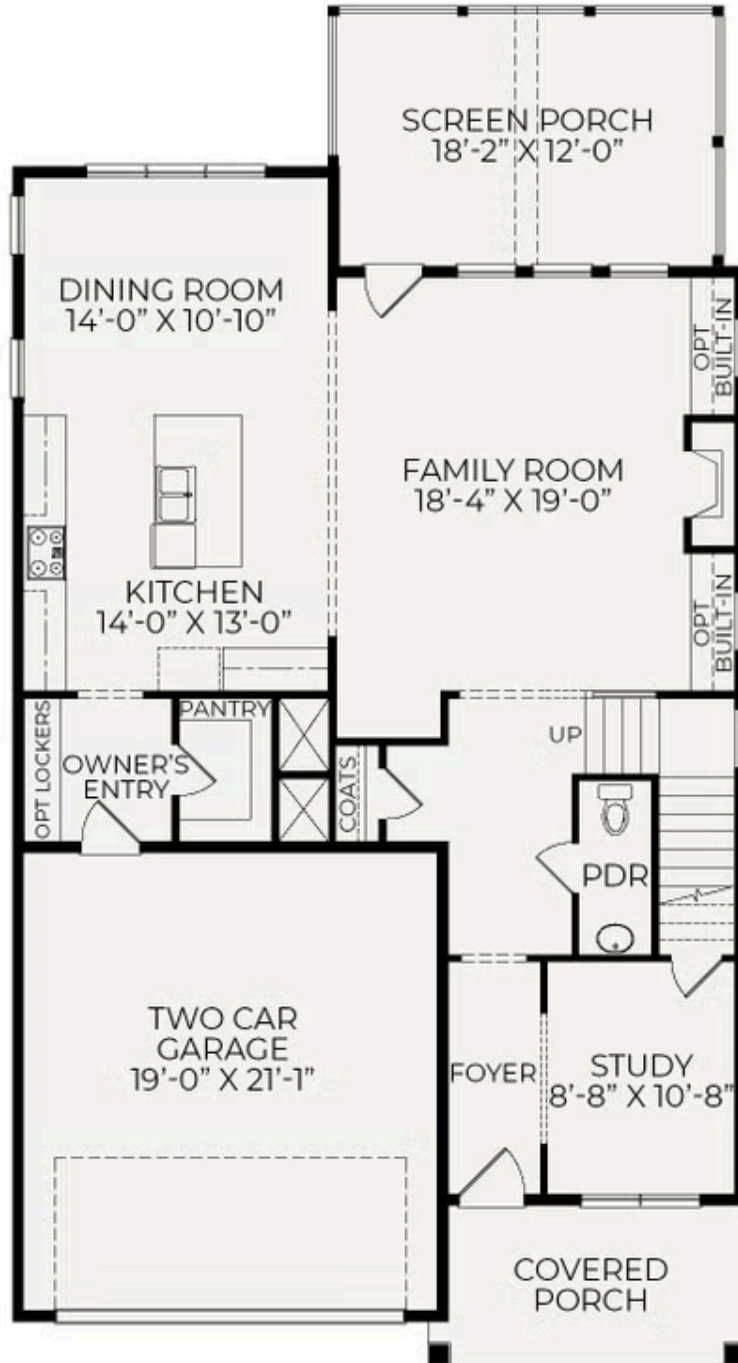

## Westwood

**3 Elevations Available**

 3 bd

 2.5 ba

 2,542 sqft

The Westwood plan in Wendell Falls has three elevation styles: American Farmhouse, Craftsman, and English Cottage. Please scroll down to view all elevation styles and their floorplan options.

## First Floor

## Second Floor