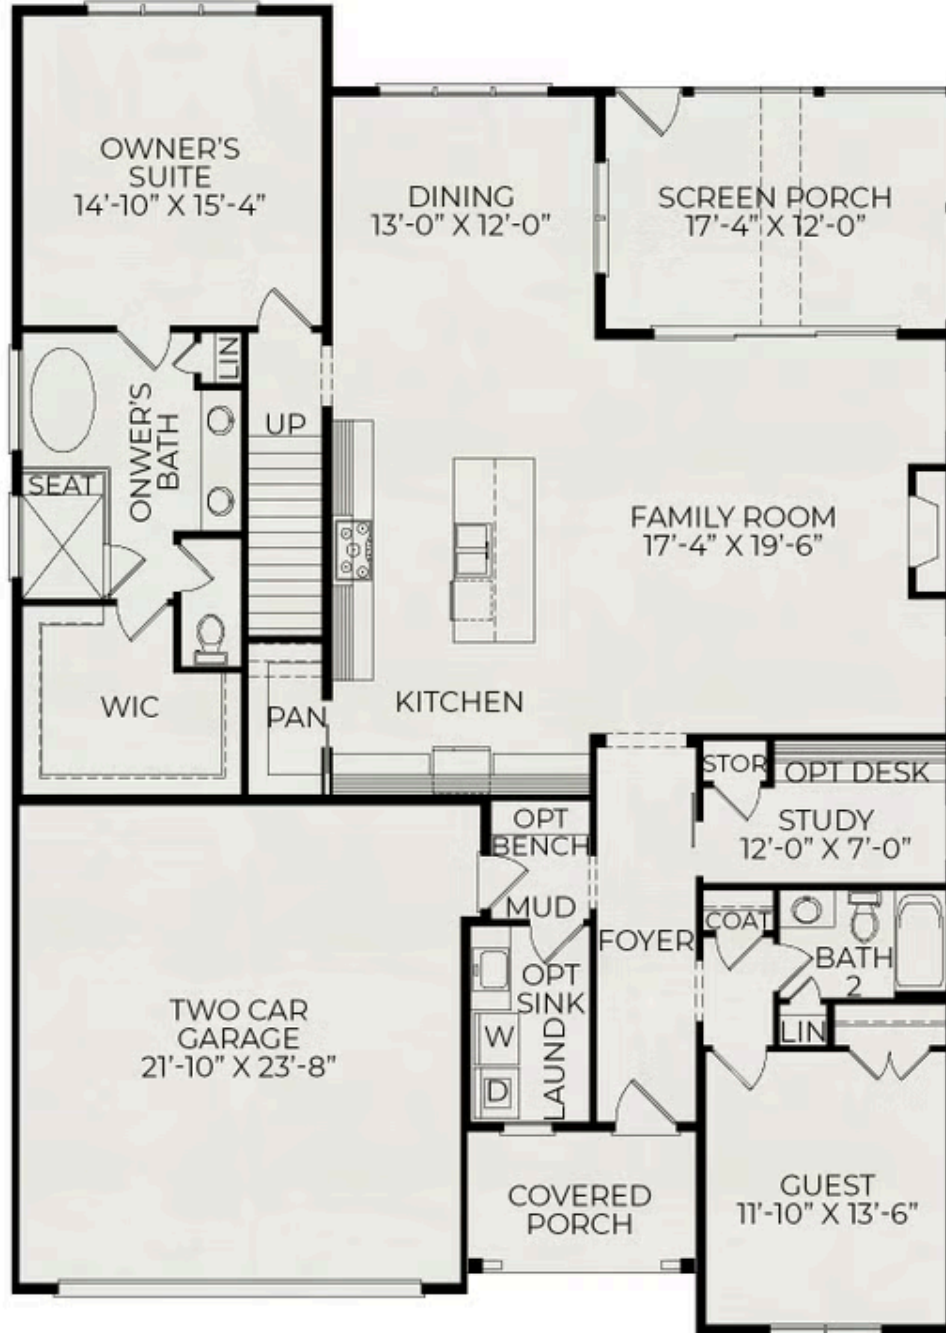

Seabrook

2 Elevations Available

 4 bd

 3 ba

 2,954 sqft

The Seabrook plan in Wendell Falls has two elevation styles: American Farmhouse, and English Cottage. Please scroll down to view each elevation style and their floorplan options.

Seabrook English Cottage

First Floor

Second Floor