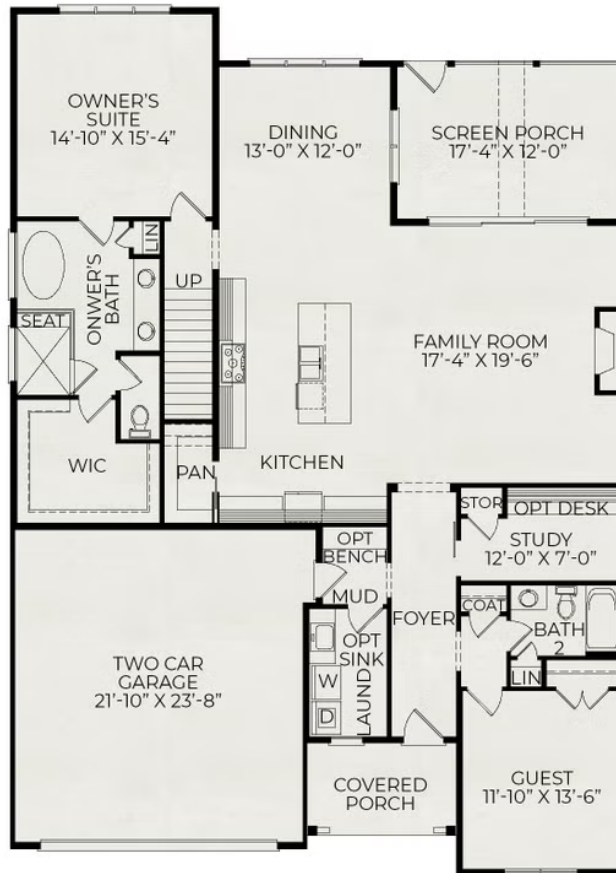

Seabrook

2 Elevations Available

 4 bd

 3 ba

 2,954 sqft

The Seabrook plan in Wendell Falls has two elevation styles: American Farmhouse, and English Cottage. Please scroll down to view each elevation style and their floorplan options.

Seabrook English Cottage

First Floor

Second Floor