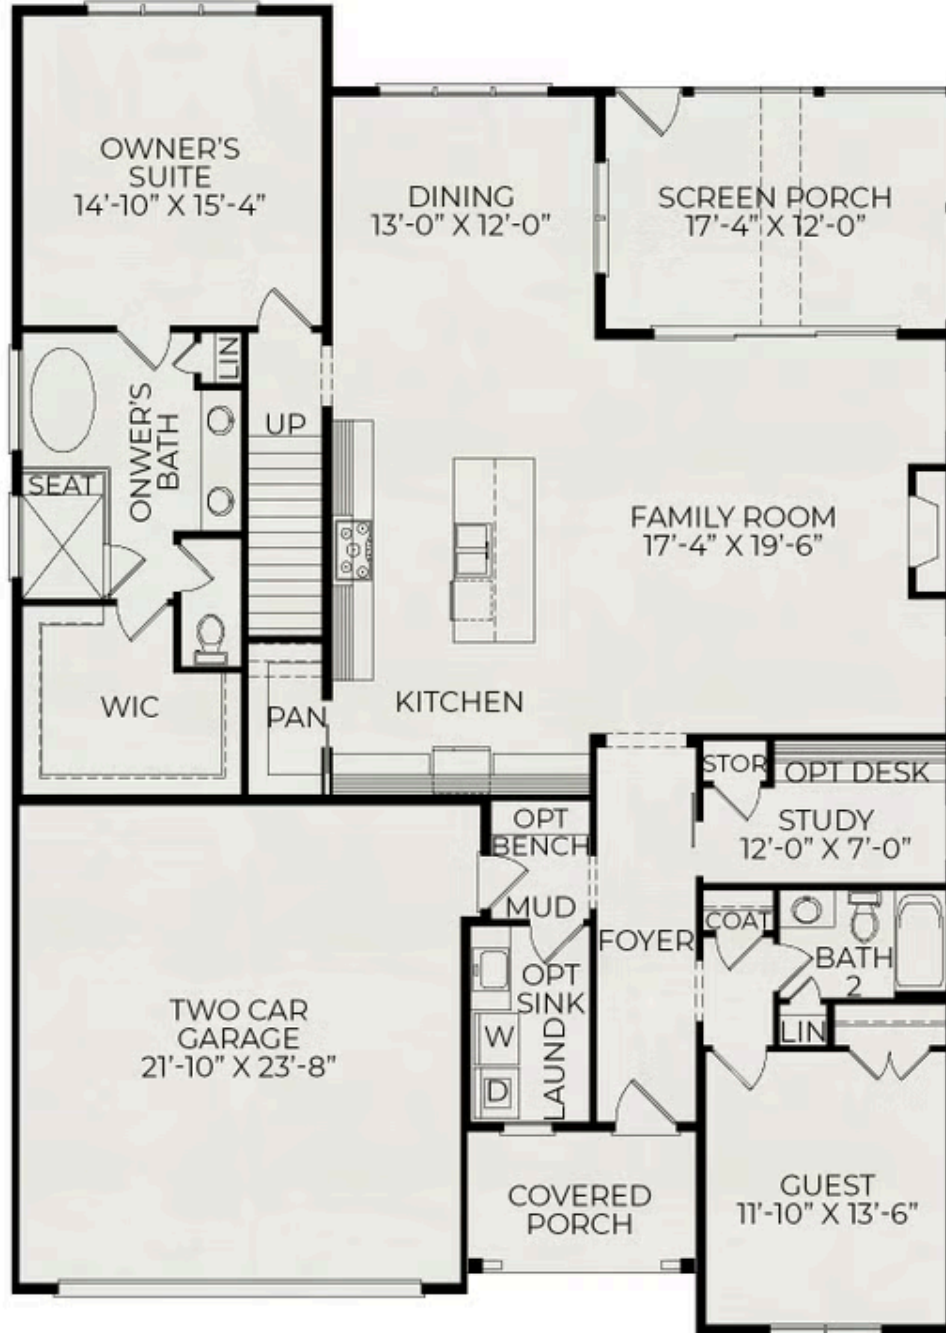

# Seabrook

**2 Elevations Available**

 4 bd

 3 ba

 2,954 sqft

The Seabrook plan in Wendell Falls has two elevation styles: American Farmhouse, and English Cottage. Please scroll down to view each elevation style and their floorplan options.

Seabrook English Cottage

## First Floor

## Second Floor