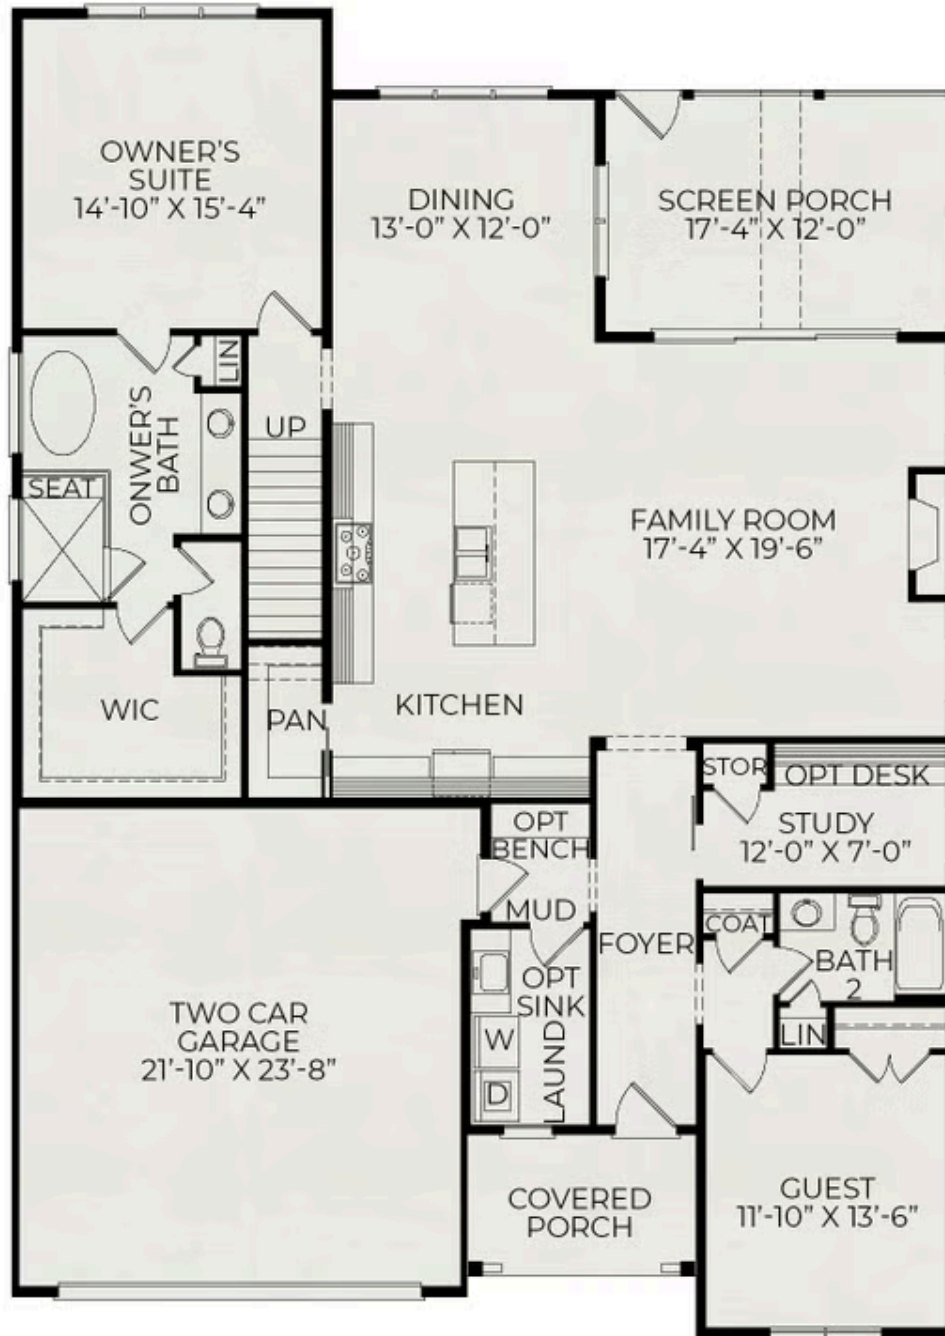

# Seabrook

**2 Elevations Available**

 4 bd

 3 ba

 2,954 sqft

The Seabrook plan in Wendell Falls has two elevation styles: American Farmhouse, and English Cottage. Please scroll down to view each elevation style and their floorplan options.

Seabrook English Cottage

## First Floor

## Second Floor