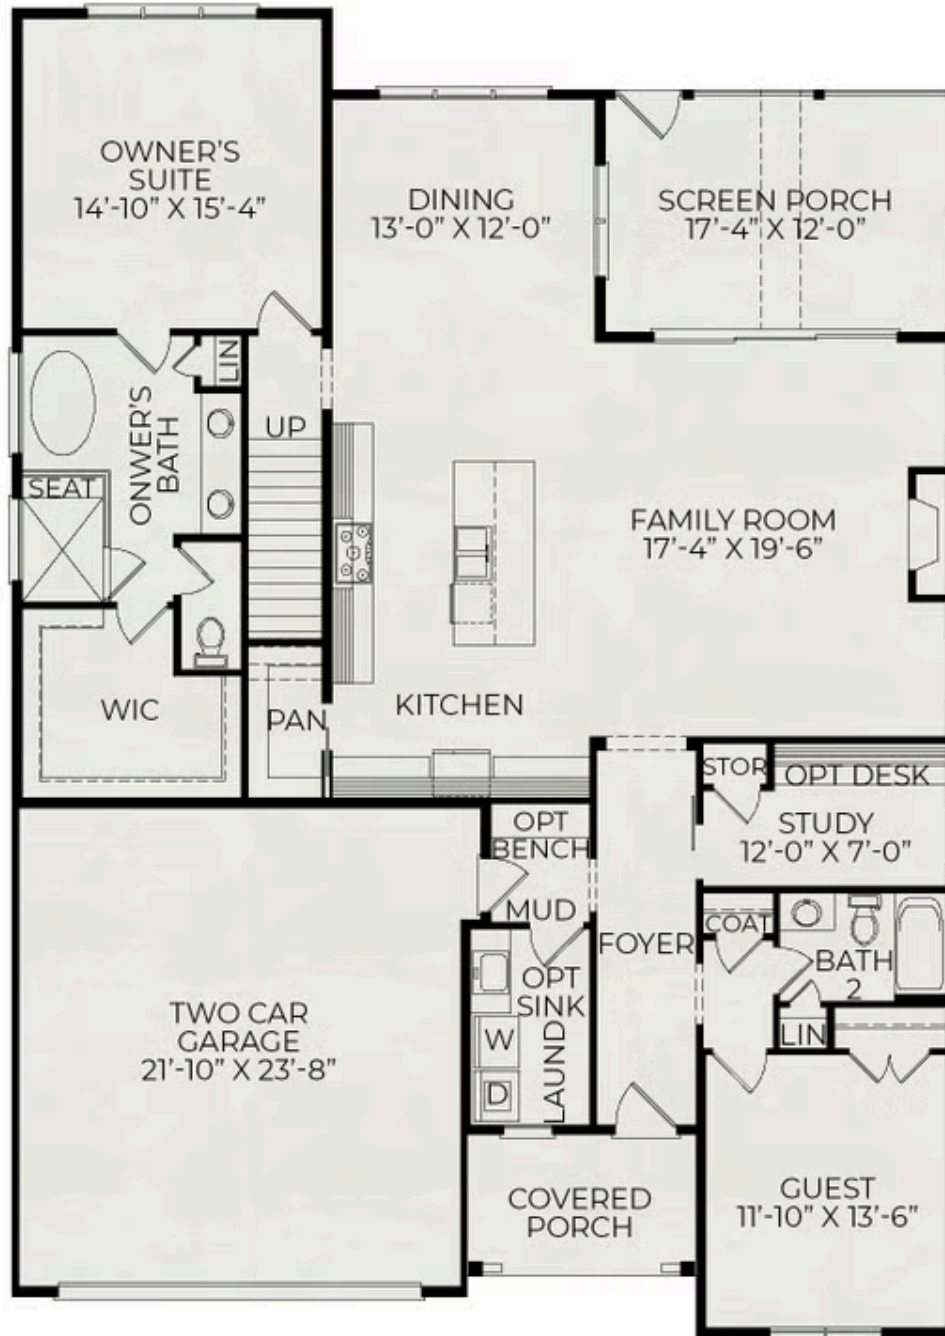

Seabrook

2 Elevations Available

 4 bd

 3 ba

 2,954 sqft

The Seabrook plan in Wendell Falls has two elevation styles: American Farmhouse, and English Cottage. Please scroll down to view each elevation style and their floorplan options.

Seabrook English Cottage

First Floor

Second Floor