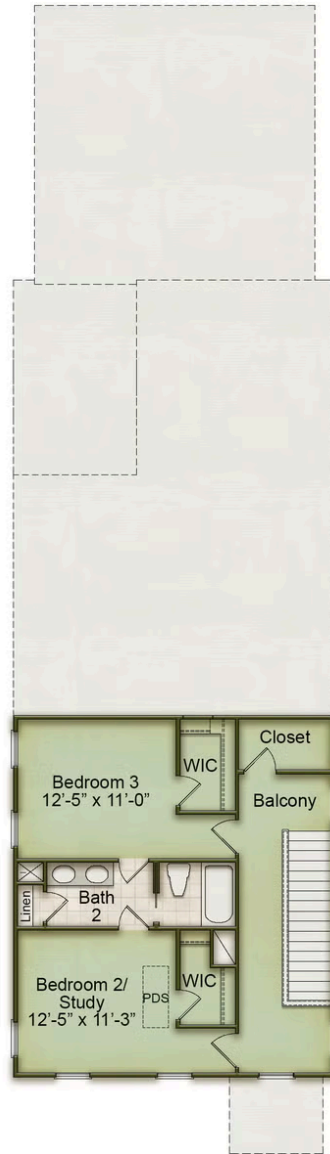

Rutledge

Starting at \$624,000

Nexton

3 Elevations Available

 3 bd

 2.5 ba

 2,127 sqft

Elevation G

Elevation H

Front Elevation

2nd Floor

1st Floor