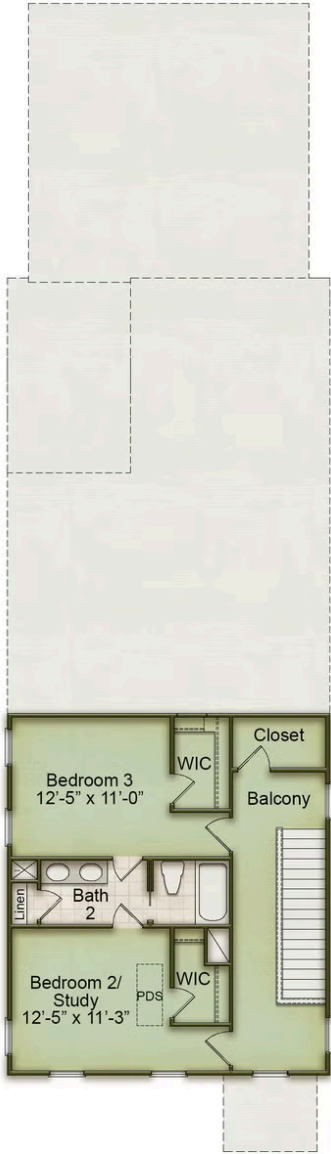

Rutledge

Starting at \$624,000

Nexton

3 Elevations Available

 3 bd

 2.5 ba

 2,127 sqft

Elevation G

Elevation H

Front Elevation

2nd Floor

1st Floor