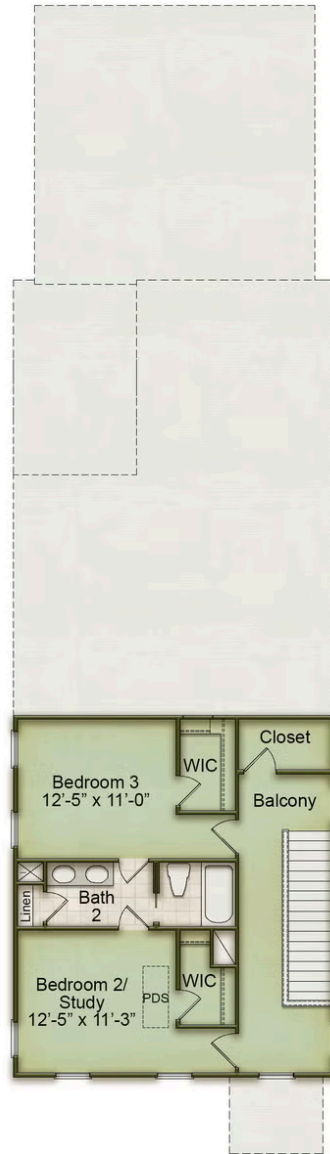

Rutledge

Starting at \$614,000

Nexton

3 Elevations Available

 3 bd

 2.5 ba

 2,127 sqft

Elevation G

Elevation H

Front Elevation

2nd Floor

1st Floor