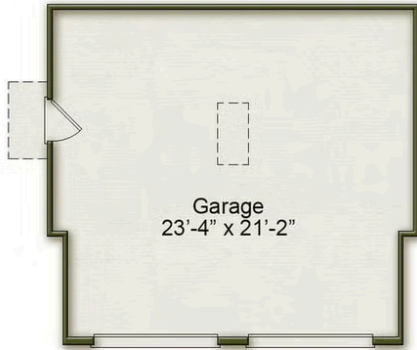

Middleton

Starting at \$818,000

Nexton

1 Elevations Available

 4 bd

 3.5 ba

 3,000 sqft

1st Floor

2nd Floor