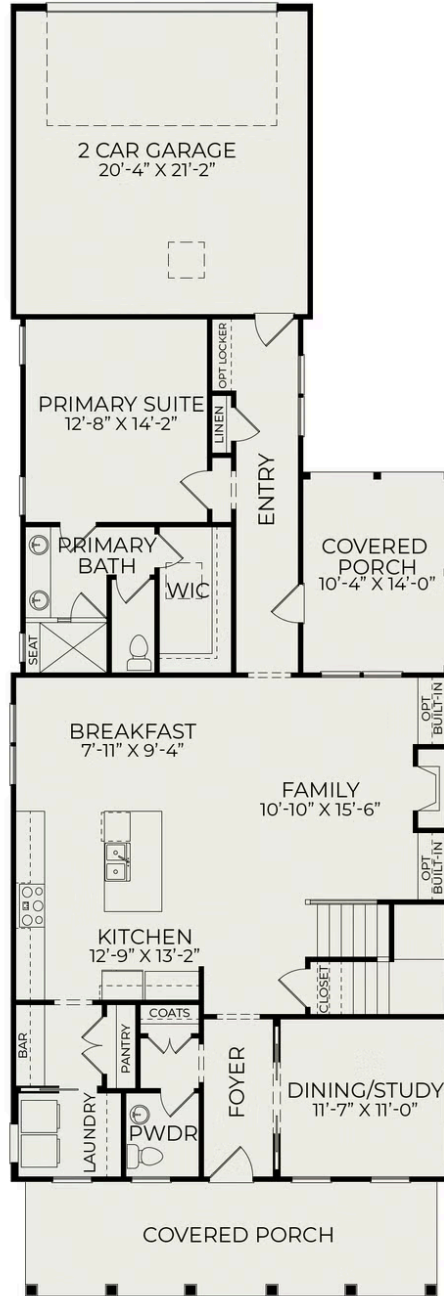

Mansfield

Starting at \$671,000

Nexton
1 Elevations Available

-  4 bd
-  3.5 ba
-  2,595 sqft

Front Elevation H3

Front Elevation H2

Front Elevation

First Floor (attached garage)

Second Floor (attached garage)

First Floor (detached garage)

Second Floor (detached garage)