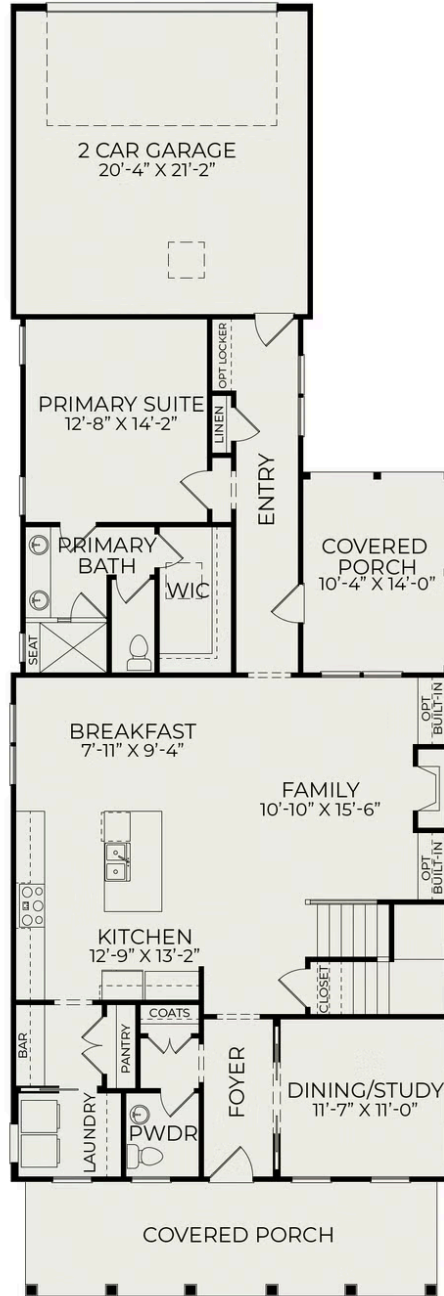

# Mansfield

**Starting at \$671,000**

Nexton

**1 Elevations Available**

 4 bd

 3.5 ba

 2,595 sqft

Front Elevation H3

Front Elevation H2

Front Elevation

First Floor (attached garage)

Second Floor (attached garage)

First Floor (detached garage)

Second Floor (detached garage)