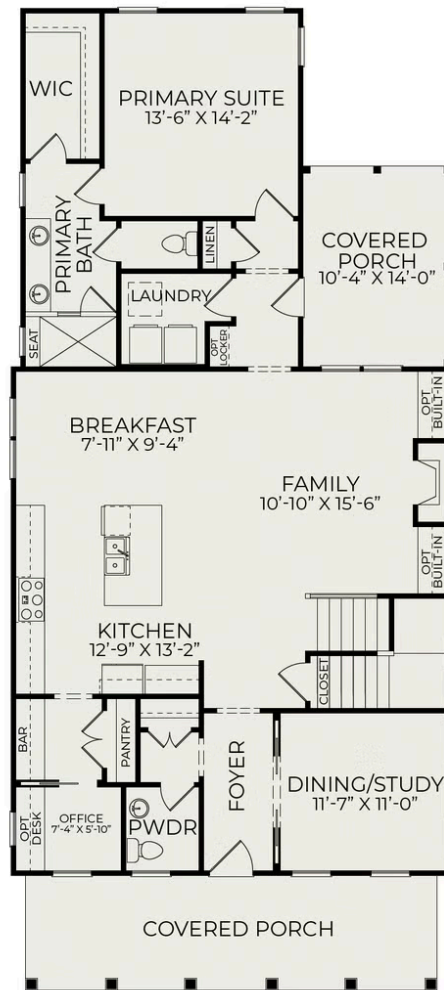

# Mansfield

**Starting at \$671,000**

Nexton

**1 Elevations Available**

 4 bd

 3.5 ba

 2,595 sqft

Front Elevation H3

Front Elevation H2

Front Elevation

First Floor (attached garage)

Second Floor (attached garage)

First Floor (detached garage)

Second Floor (detached garage)