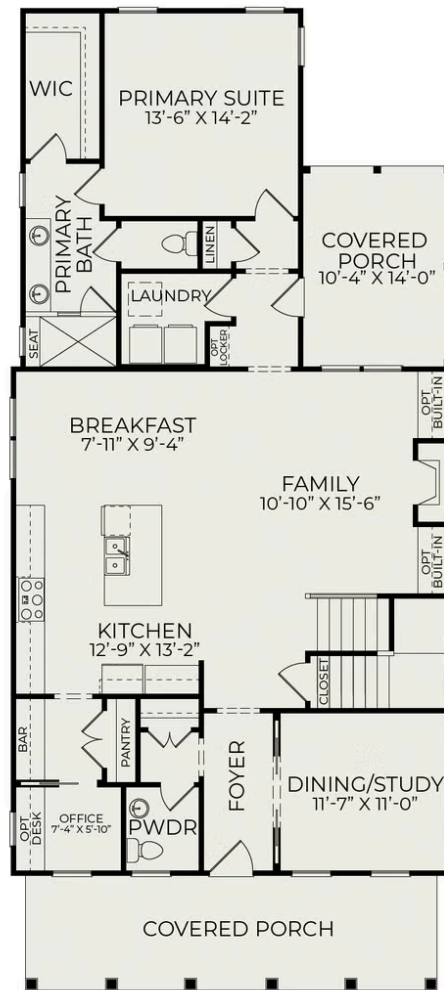

Mansfield

Starting at \$671,000

Nexton
1 Elevations Available

-  4 bd
-  3.5 ba
-  2,595 sqft

Front Elevation H3

Front Elevation H2

Front Elevation

First Floor (attached garage)

Second Floor (attached garage)

First Floor (detached garage)

Second Floor (detached garage)