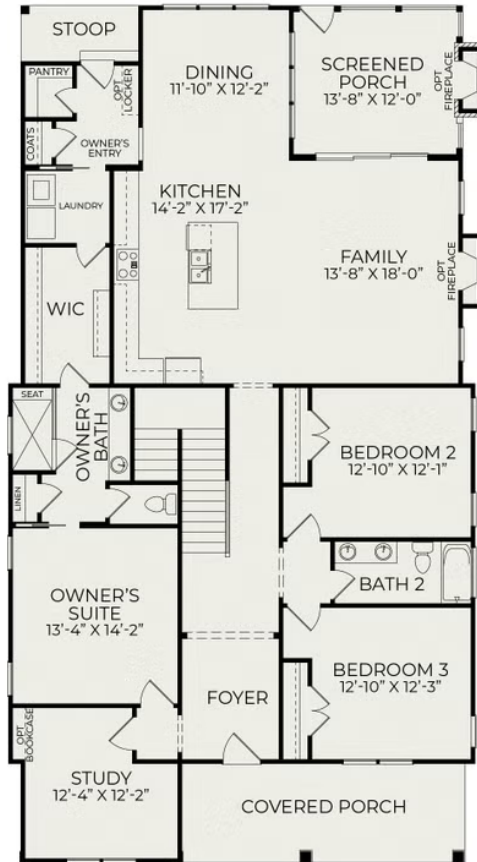

Hutchinson (Two-Story)

Starting at \$697,000

Nexton

1 Elevations Available

 4 bd

 3 ba

 2,600 sqft

First Floor

Second Floor