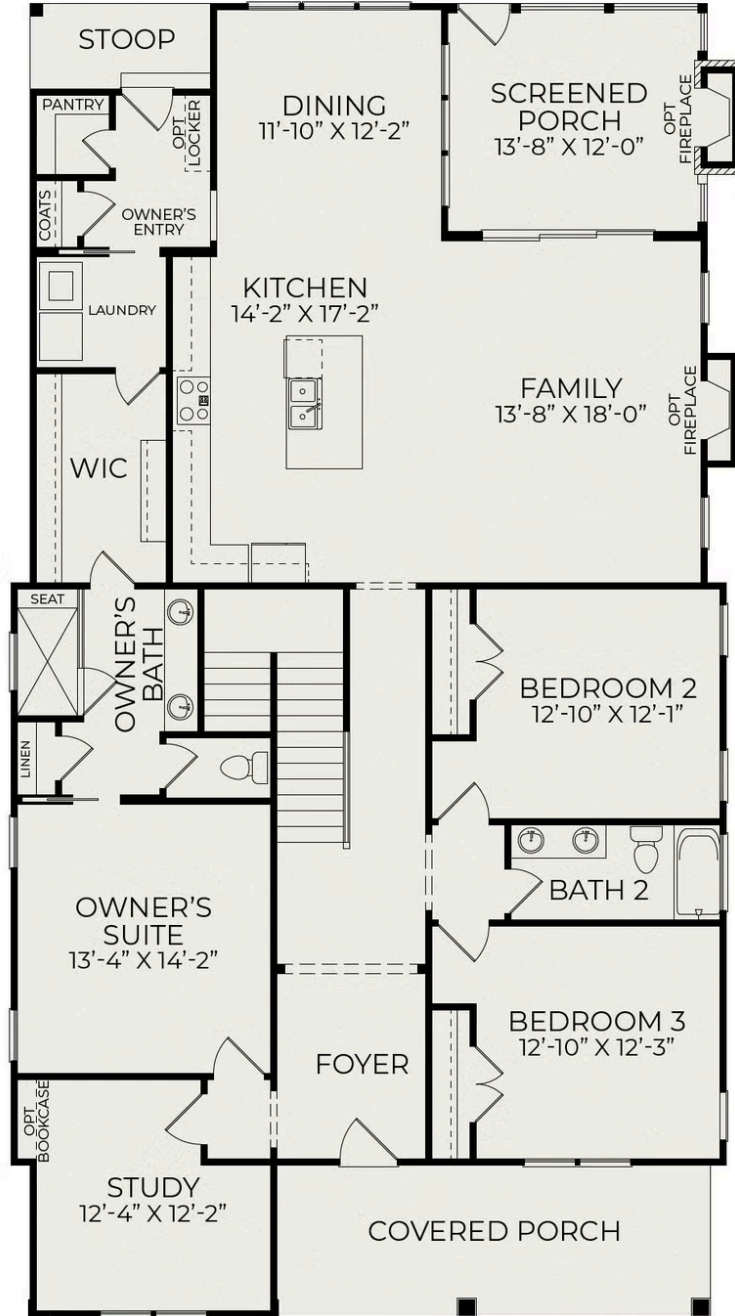

Hutchinson (Two-Story)

Starting at \$695,000

Nexton

1 Elevations Available

 4 bd

 3 ba

 2,600 sqft

First Floor

Second Floor