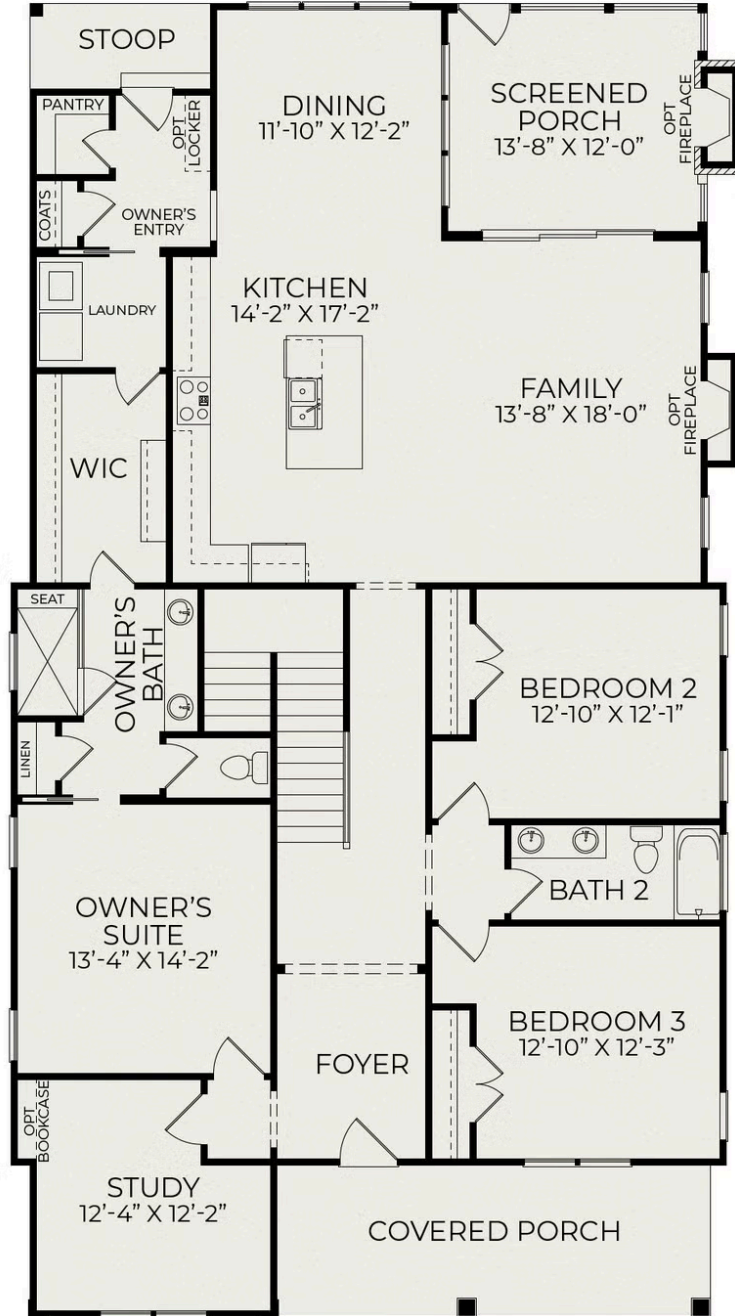

Hutchinson (Two-Story)

Starting at \$697,000

Nexton

1 Elevations Available

 4 bd

 3 ba

 2,600 sqft

First Floor

Second Floor