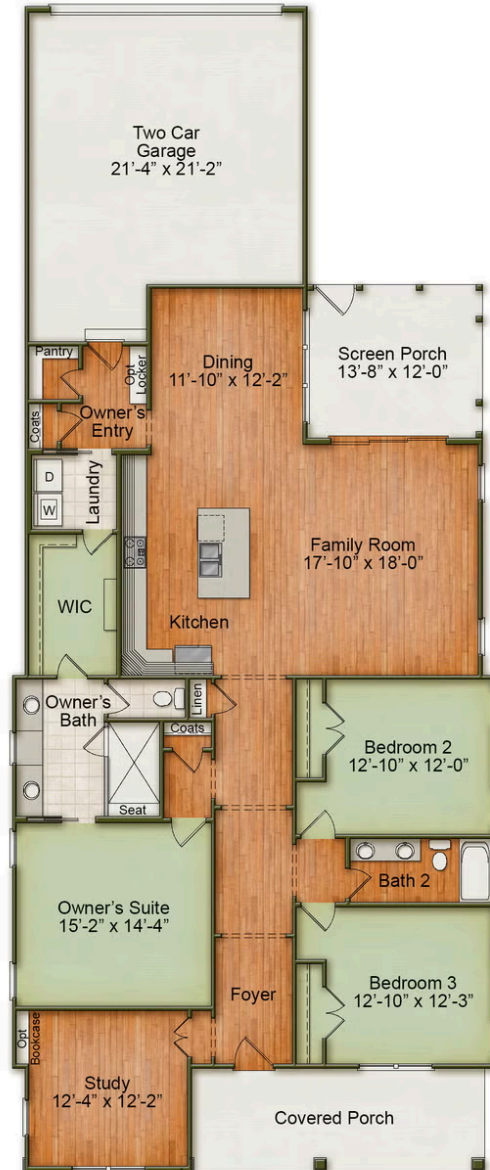

Hutchinson (Ranch)

Starting at \$624,000

Nexton

1 Elevations Available

 3 bd

 2 ba

 2,140 sqft

Hutchinson

Hutchinson H3

Front Elevation

Ranch Layout

Optional Detached Garage