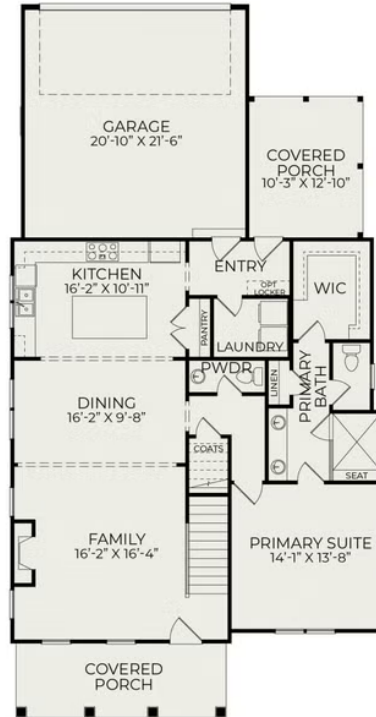

Camellia

Starting at \$688,000

Nexton

1 Elevations Available

 4 bd

 3.5 ba

 2,579 sqft

The new Camellia plan is a stunning two-story home offers the perfect blend of luxury, comfort, and convenience. Enjoy ample space for family and guests with four well-appointed bedrooms and three and a half baths. The spacious primary suite, conveniently located on the main level, features a luxurious en-suite bathroom and a generous walk-in closet, providing a private retreat within your home. The open layout of the main level is perfect for entertaining, seamlessly connecting the kitchen, dining area, and living room. The expansive Rec room upstairs is perfect for entertaining, family activities, or creating a personalized space to suit your needs. The attached two-

First Floor

Second Floor