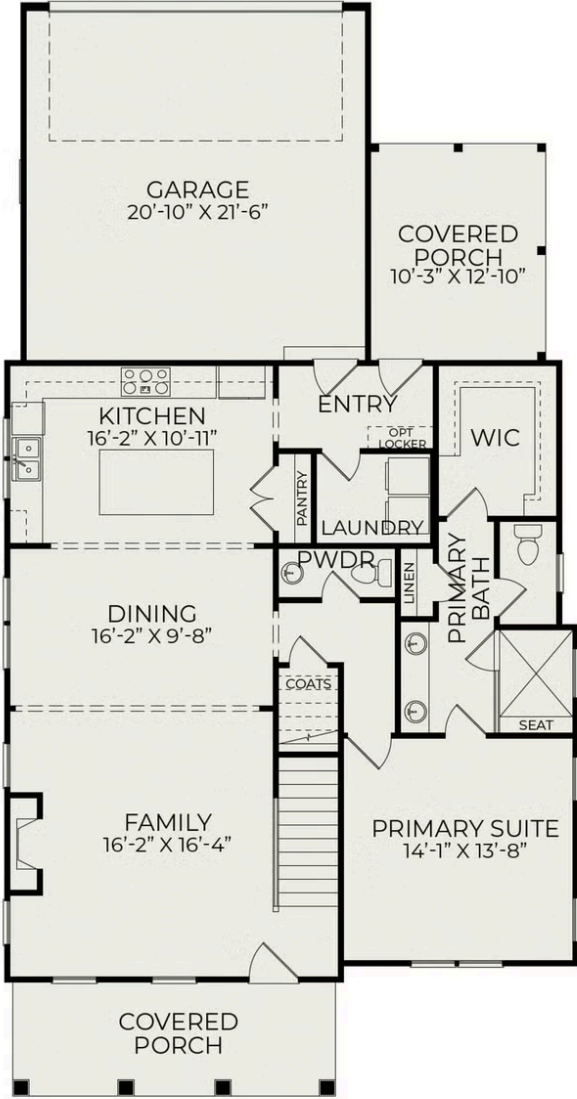

Camellia

Starting at \$688,000

Nexton

1 Elevations Available

 4 bd

 3.5 ba

 2,579 sqft

The new Camellia plan is a stunning two-story home offers the perfect blend of luxury, comfort, and convenience. Enjoy ample space for family and guests with four well-appointed bedrooms and three and a half baths. The spacious primary suite, conveniently located on the main level, features a luxurious en-suite bathroom and a generous walk-in closet, providing a private retreat within your home. The open layout of the main level is perfect for entertaining, seamlessly connecting the kitchen, dining area, and living room. The expansive Rec room upstairs is perfect for entertaining, family activities. or creating a personalized space to suit your needs. The attached two-

First Floor

Second Floor