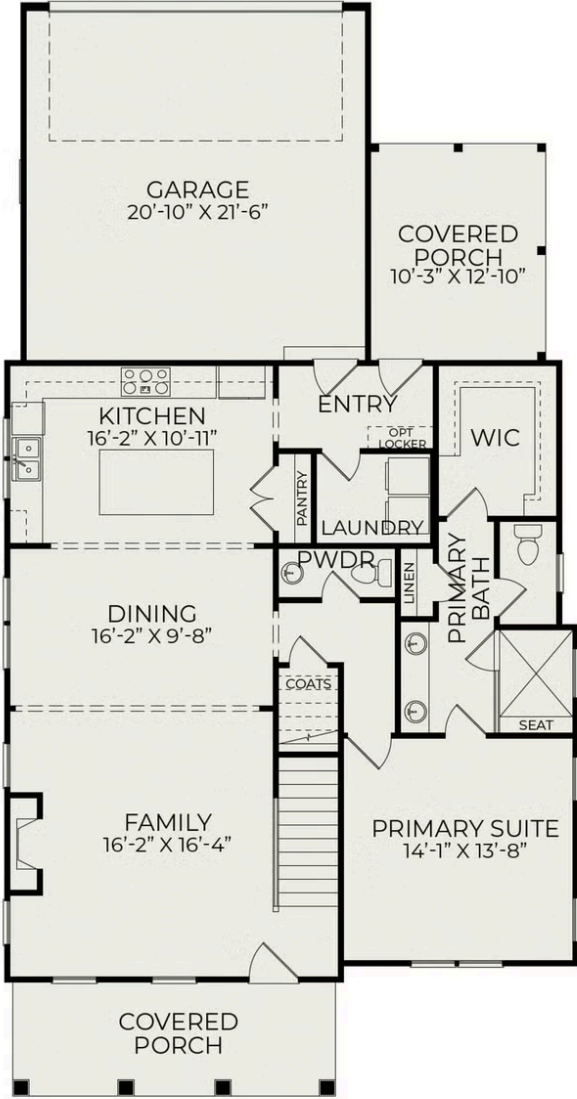

Camellia

Starting at \$678,000

Nexton

1 Elevations Available

 4 bd

 3.5 ba

 2,579 sqft

The new Camellia plan is a stunning two-story home offers the perfect blend of luxury, comfort, and convenience. Enjoy ample space for family and guests with four well-appointed bedrooms and three and a half baths. The spacious primary suite, conveniently located on the main level, features a luxurious en-suite bathroom and a generous walk-in closet, providing a private retreat within your home. The open layout of the main level is perfect for entertaining, seamlessly connecting the kitchen, dining area, and living room. The expansive Rec room upstairs is perfect for entertaining, family activities. or creating a personalized space to suit your needs. The attached two-

First Floor

Second Floor