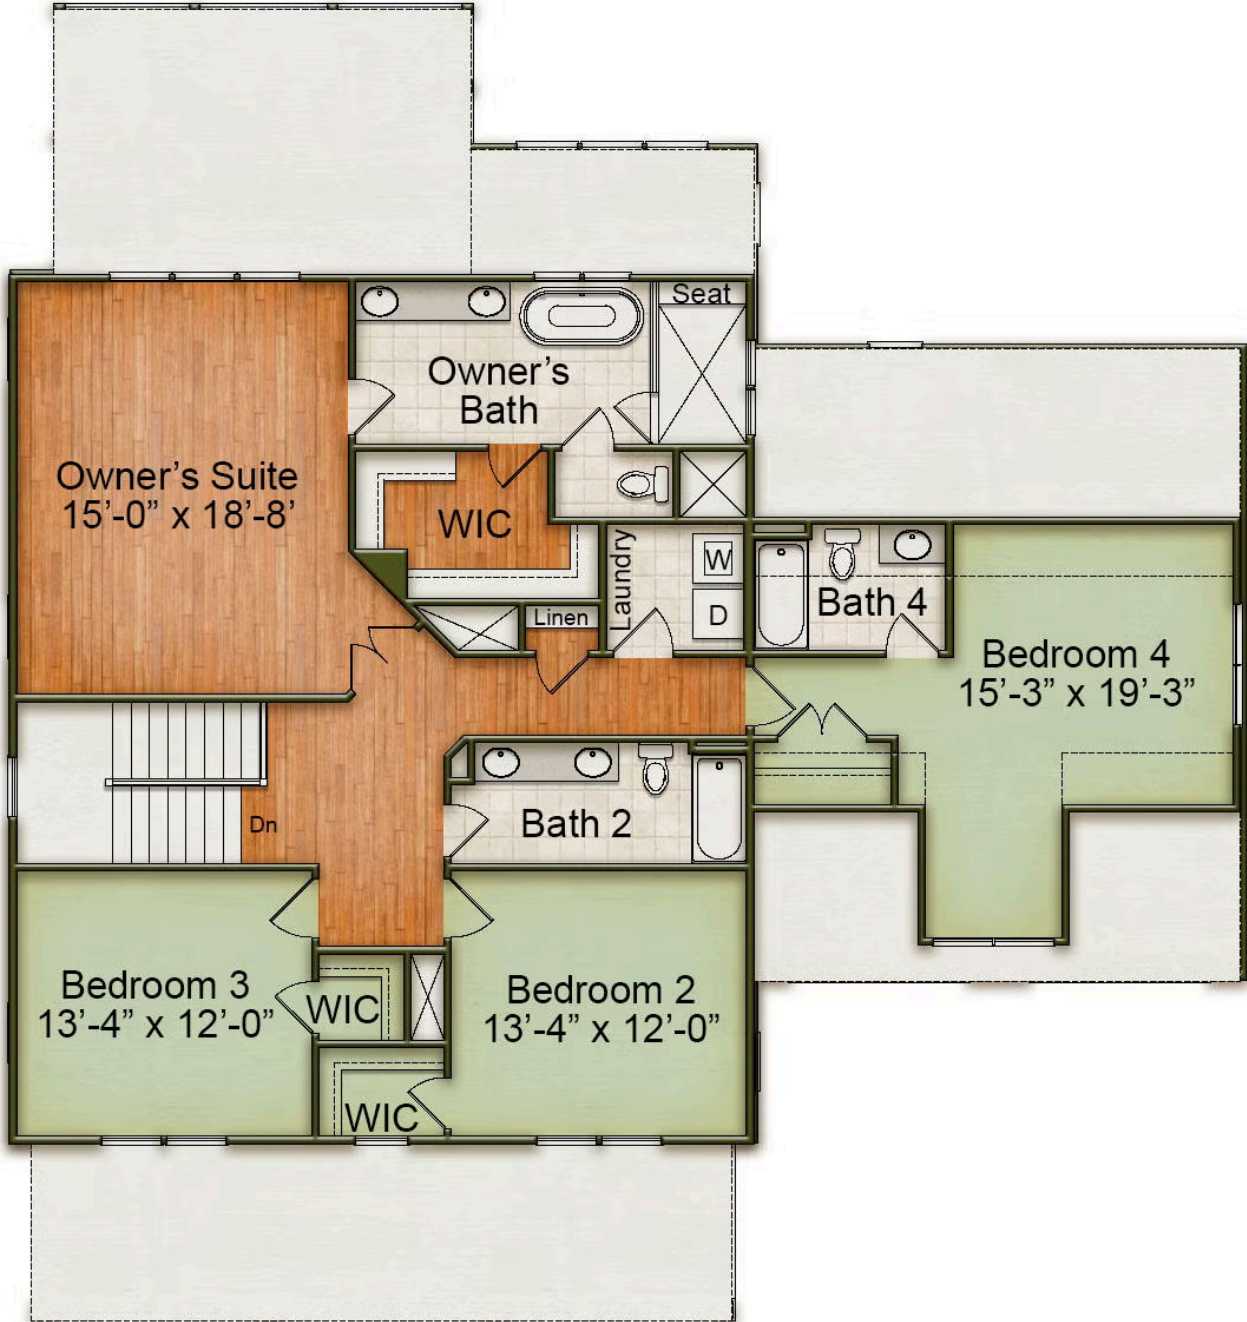

Azalea

Starting at \$767,000

Nexton

2 Elevations Available

 4 bd

 2.5 ba

 3,079 sqft

1st Floor

2nd Floor

Opt 3rd Floor