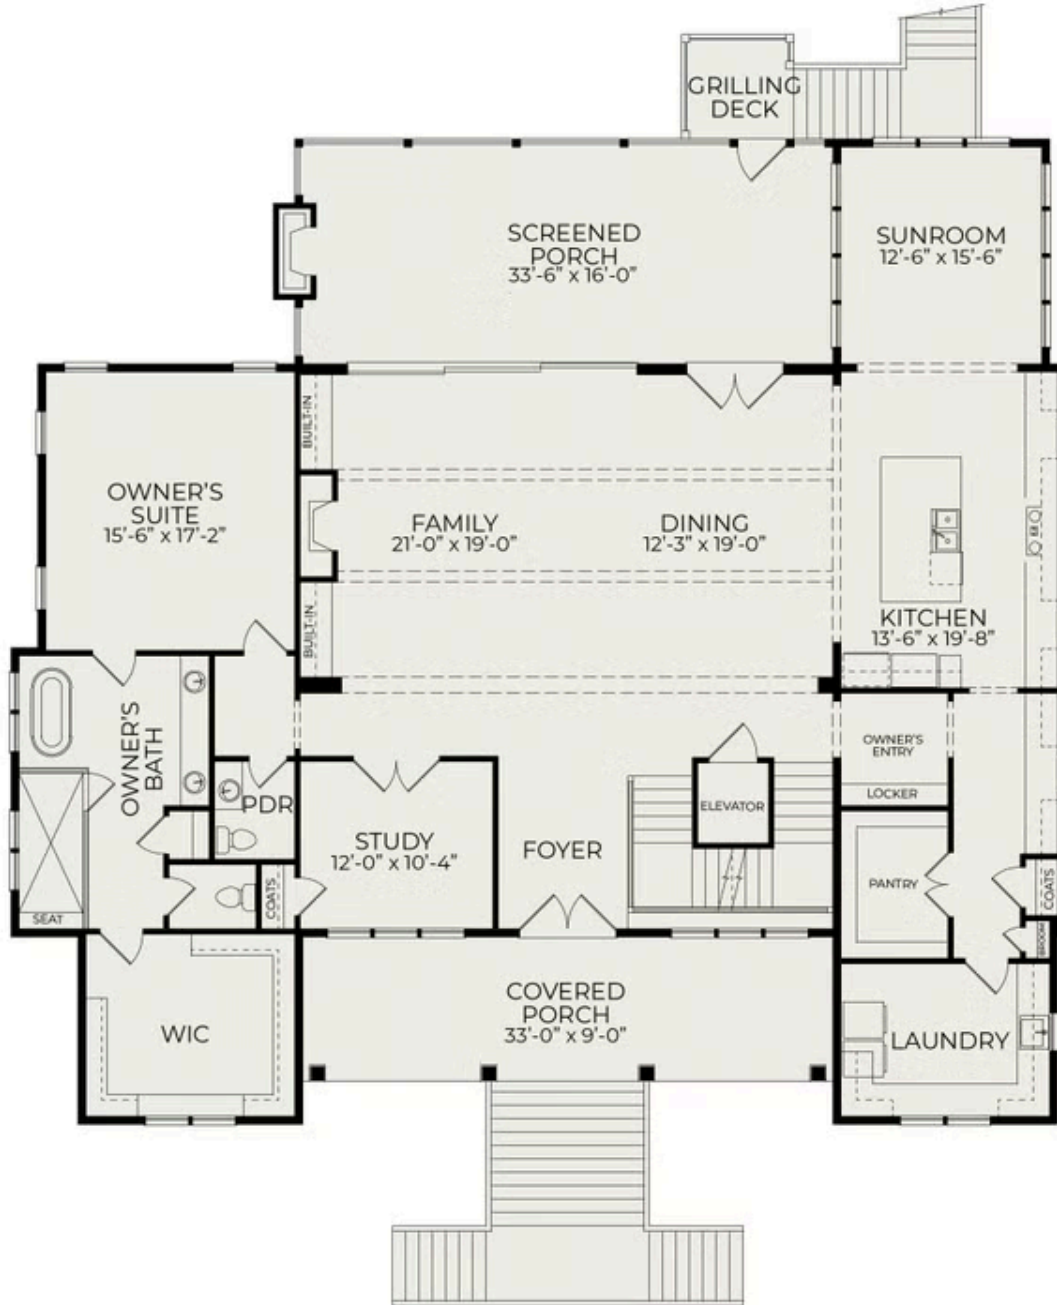

3908 Delinger Drive

\$2,650,000

BEDROOMS: 5

BATHS: 4 full, 1 half

SQFT: 4,863

COMMUNITY: Riverside at
Carolina Park

Be part of the Delinger's Point story in one of the last remaining custom sections in Riverside at Carolina Park. Over the last dozen-plus years, Riverside has shaped itself into a mature custom home neighborhood where beauty and community come together in Mt. Pleasant, SC. Introducing the 5 bedroom 4.5 bath **ELEVATED CONSTRUCTION** Custom Plan being built on a cul-de-sac marshfront lot with rear privacy on a spacious .6 acre home site with plenty of room to add your own pool!

If you love architectural symmetry, this one is for you. Crossing the front threshold, the wide entry

Basement

First Floor

Second Floor