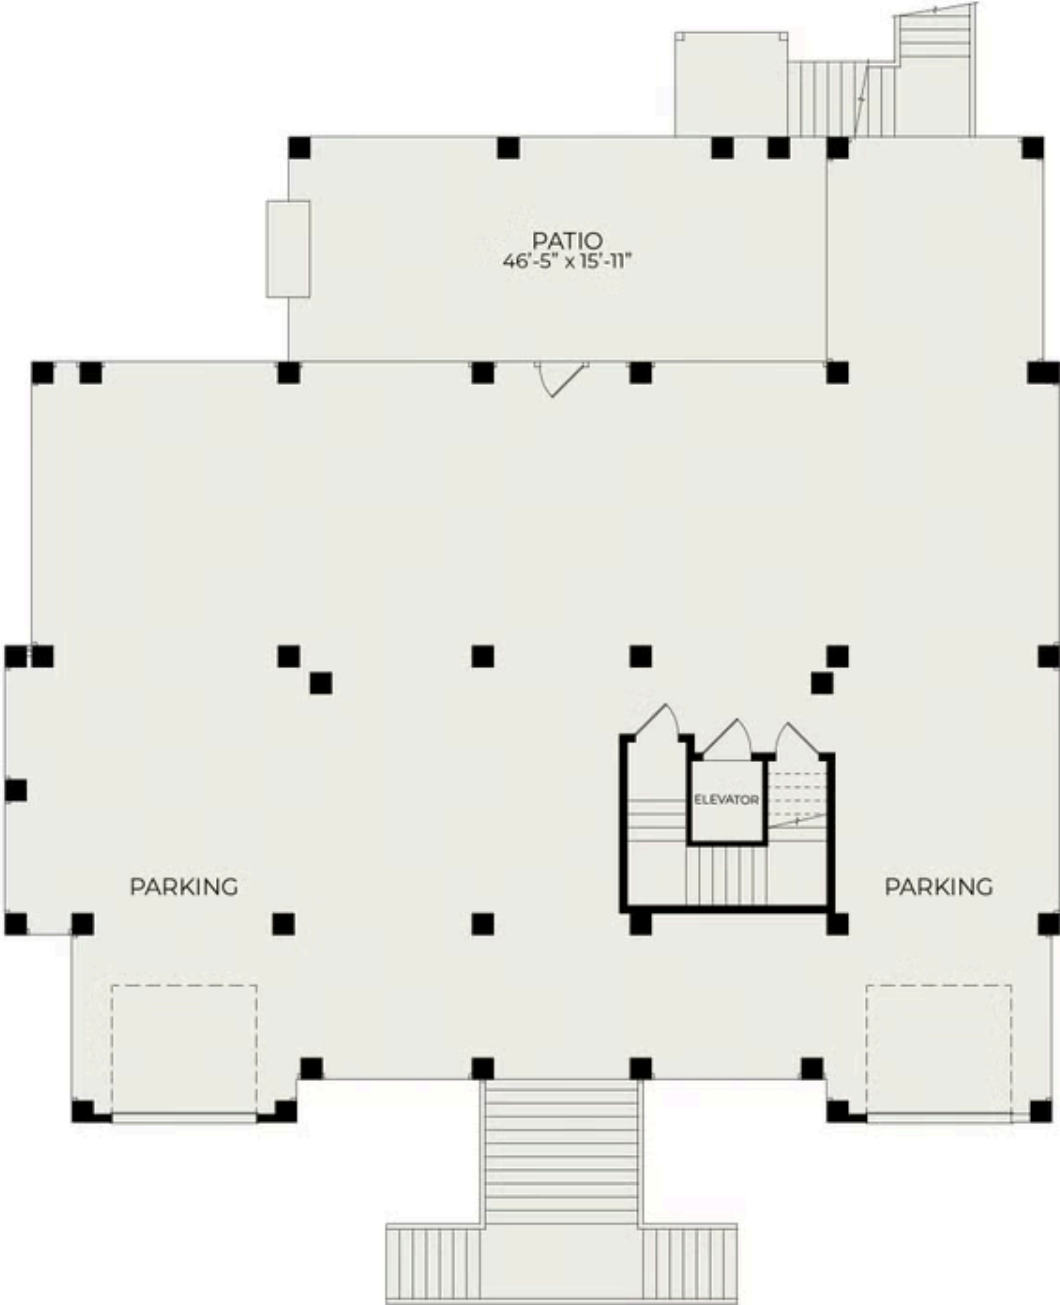

3908 Delinger Drive

\$2,650,000

BEDROOMS: 5

BATHS: 4 full, 1 half

SQFT: 4,863

COMMUNITY: Riverside at
Carolina Park

Be part of the Delinger's Point story in one of the last remaining custom sections in Riverside at Carolina Park. Over the last dozen-plus years, Riverside has shaped itself into a mature custom home neighborhood where beauty and community come together in Mt. Pleasant, SC. Introducing the 5 bedroom 4.5 bath **ELEVATED CONSTRUCTION** Custom Plan being built on a cul-de-sac marshfront lot with rear privacy on a spacious .6 acre home site with plenty of room to add your own pool!

If you love architectural symmetry, this one is for you. Crossing the front threshold, the wide entry

Basement

First Floor

Second Floor