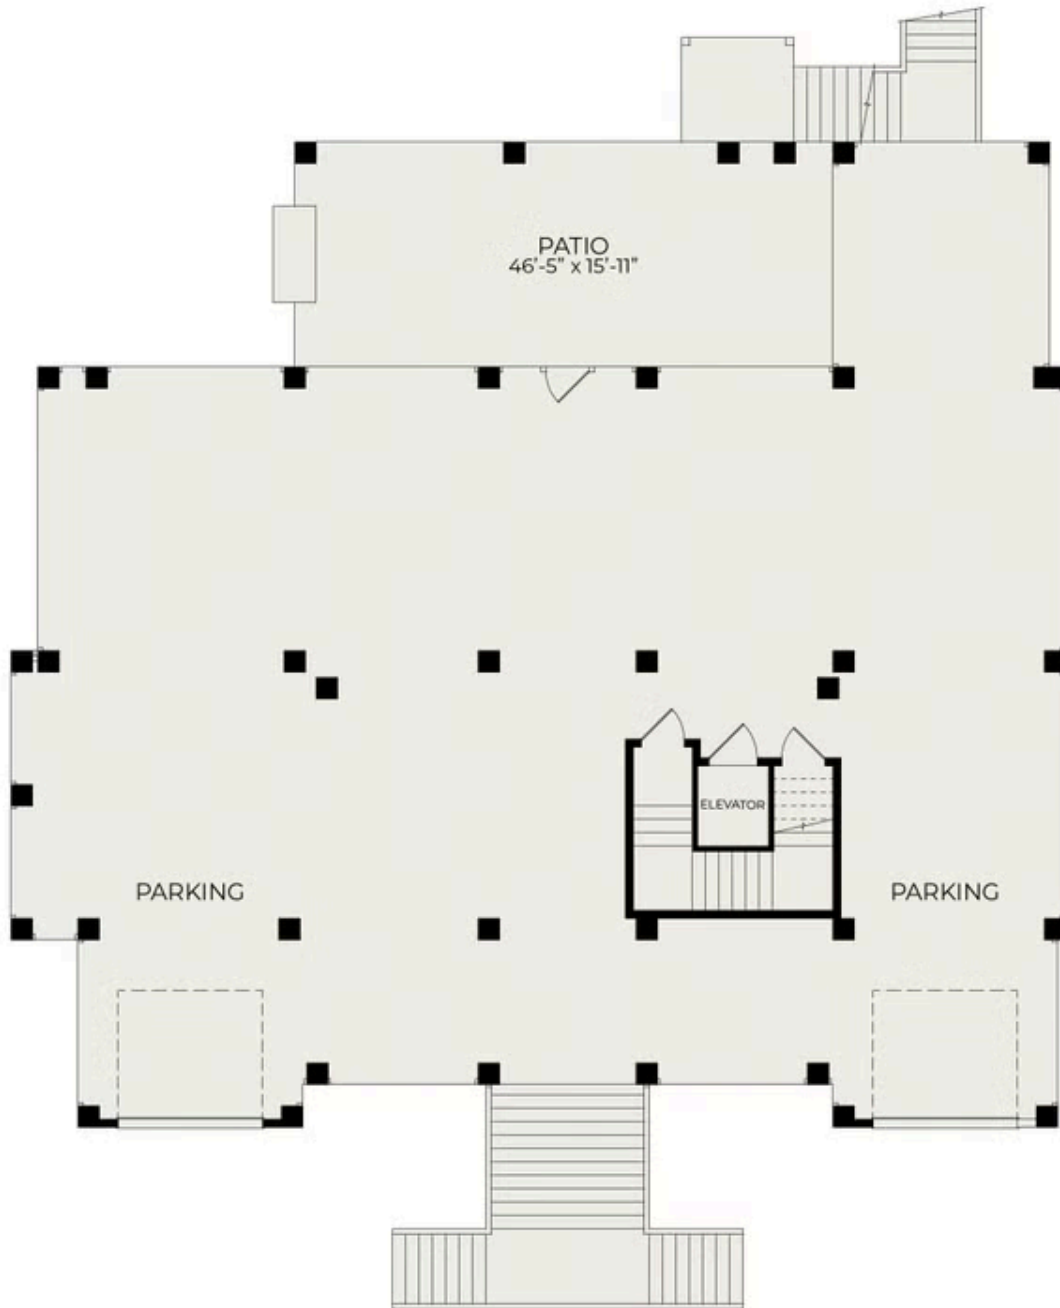

## 3908 Delinger Drive

**\$2,650,000**

**BEDROOMS:** 5

**BATHS:** 4 full, 1 half

**SQFT:** 4,863

**COMMUNITY:** Riverside at  
Carolina Park

Be part of the Delinger's Point story in one of the last remaining custom sections in Riverside at Carolina Park. Over the last dozen-plus years, Riverside has shaped itself into a mature custom home neighborhood where beauty and community come together in Mt. Pleasant, SC. Introducing the 5 bedroom 4.5 bath ELEVATED CONSTRUCTION Custom Plan being built on a cul-de-sac marshfront lot with rear privacy on a spacious .6 acre home site with plenty of room to add your own pool!

If you love architectural symmetry, this one is for you. Crossing the front threshold, the wide entry way boasts wide and sweeping views of the large back yard with marsh views. The family room area is open and generous featuring beamed

## Basement

## First Floor

Second Floor