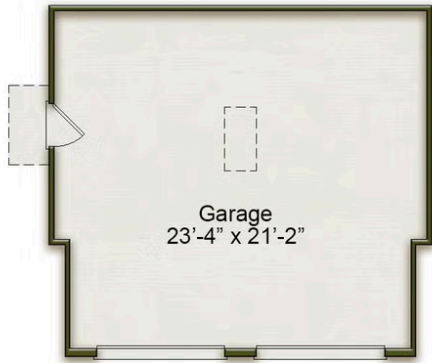

Middleton

Starting at \$1,607,000

Riverside at Carolina Park
1 Elevations Available

 4 bd

 4.5 ba

 3,262 sqft

Front Elevation

Foyer

Family Room

1st Floor Layout

2nd Floor