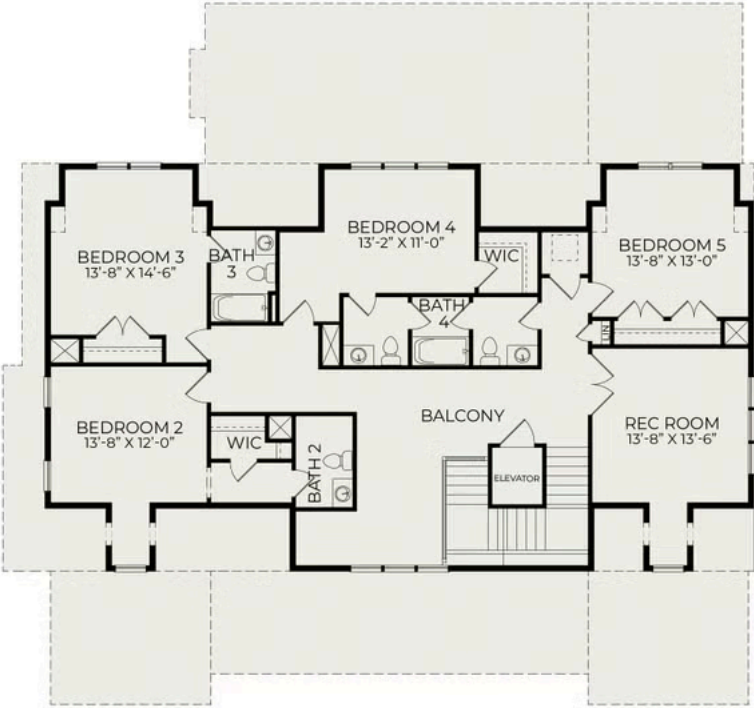

Hobcaw

Starting at \$2,650,000

Riverside at Carolina Park

1 Elevations Available

 5 bd

 4.5 ba

 4,863 sqft

Learn more about our available Hobcaw [HERE!](#)

Exterior Rendering

First Floor

Second Floor

Basement