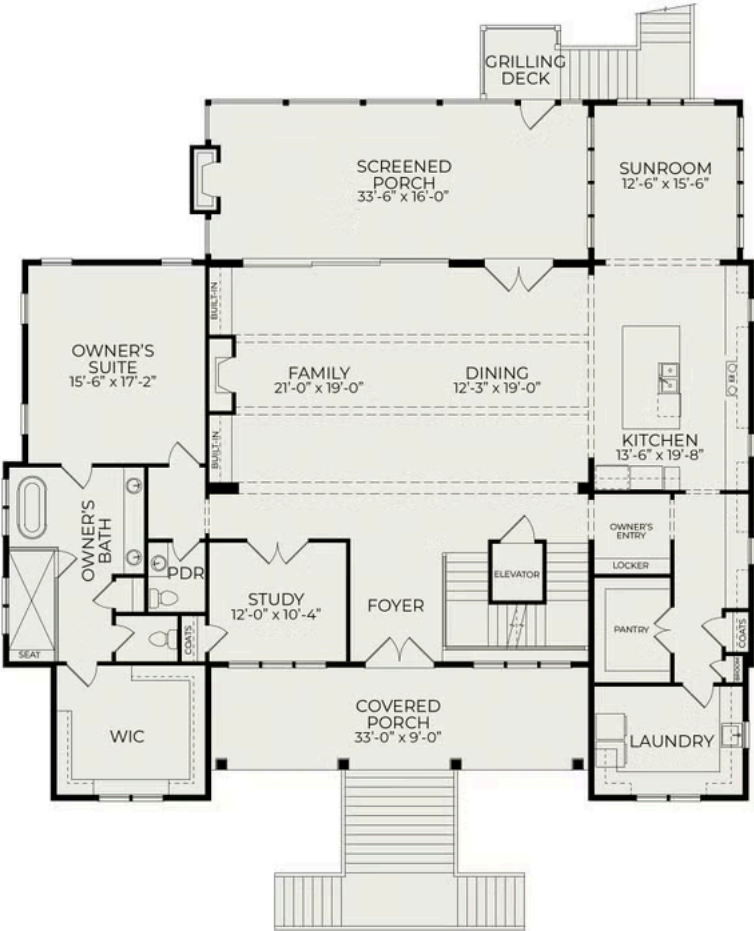

Hobcaw

Starting at \$2,650,000

Riverside at Carolina Park

1 Elevations Available

 5 bd

 4.5 ba

 4,863 sqft

Learn more about our available Hobcaw [HERE!](#)

Exterior Rendering

First Floor

Second Floor

Basement