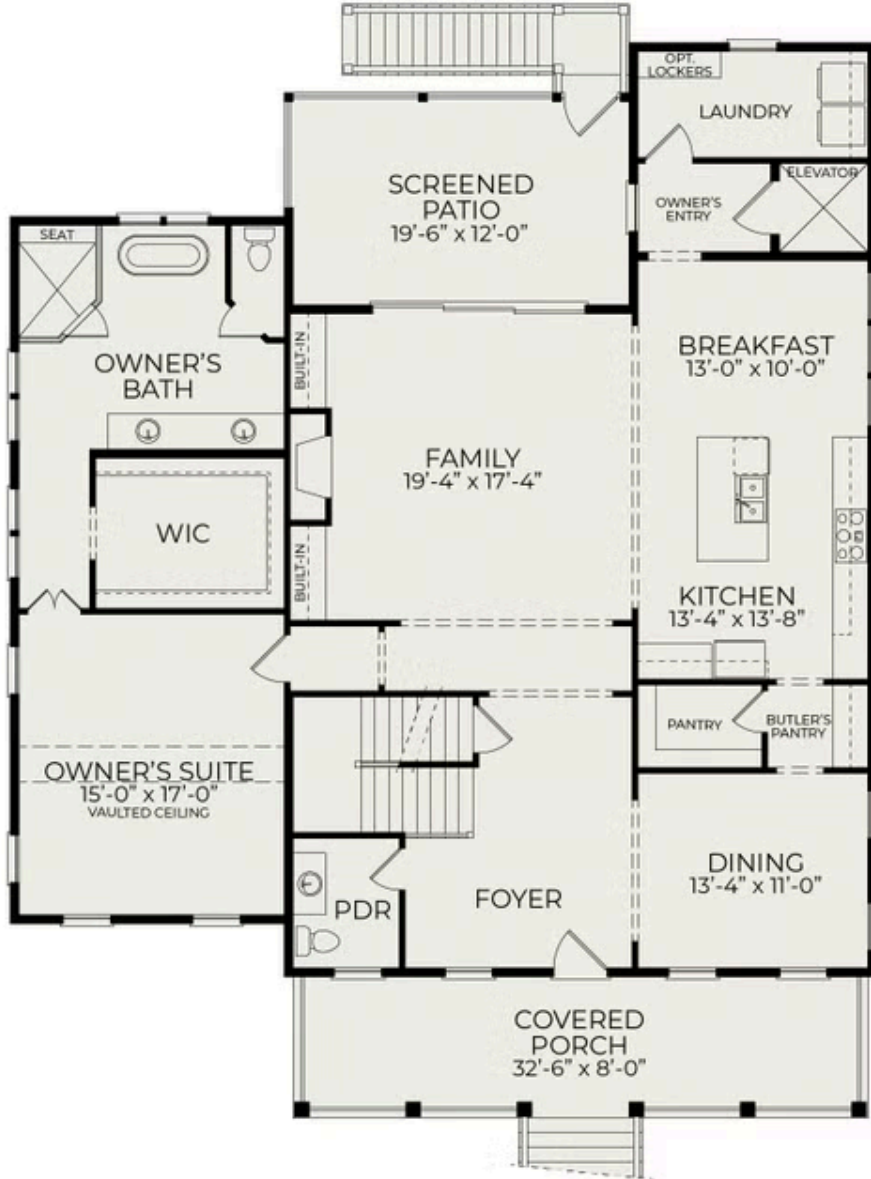

## 1533 W Palmetto Fort Drive

**\$1,739,000**

**BEDROOMS:** 4

**BATHS:** 4 full, 1 half

**SQFT:** 3,301

**COMMUNITY:** Enclave at  
Palmetto Fort

Introducing the Georgetown H, a stunning 4-bedroom, 4.5-bath elevated home that seamlessly combines luxury and convenience. The main level features a thoughtfully designed primary suite, ensuring easy accessibility and comfort. Upstairs, a spacious loft offers additional living space, perfect for family gatherings or a quiet retreat. Custom details throughout the home exude charm and elegance, creating a warm and inviting atmosphere that is perfect for entertaining or relaxing.

Example of similar completed  
home

Example of similar completed  
home

First Floor

Second Floor

Garage