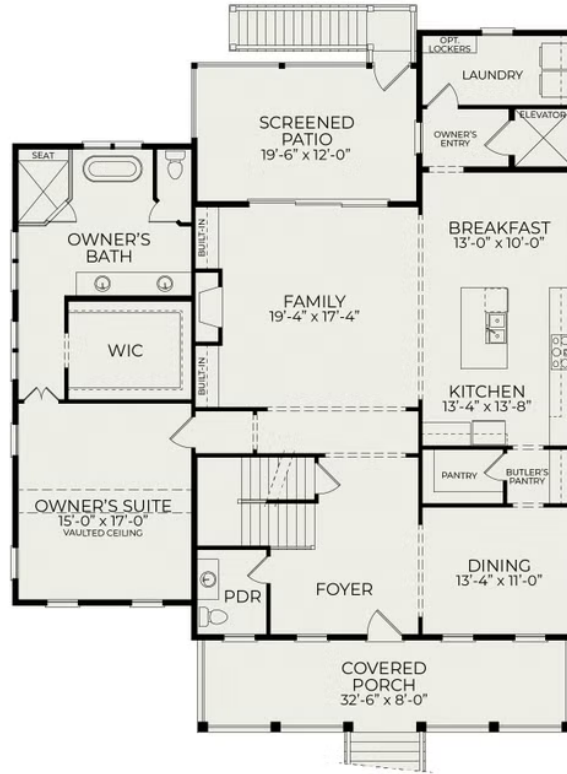

1533 W Palmetto Fort Drive

\$1,739,000

BEDROOMS: 4

BATHS: 4 full, 1 half

SQFT: 3,301

COMMUNITY: Enclave at
Palmetto Fort

Introducing the Georgetown H, a stunning 4-bedroom, 4.5-bath elevated home that seamlessly combines luxury and convenience. The main level features a thoughtfully designed primary suite, ensuring easy accessibility and comfort. Upstairs, a spacious loft offers additional living space, perfect for family gatherings or a quiet retreat. Custom details throughout the home exude charm and elegance, creating a warm and inviting atmosphere that is perfect for entertaining or relaxing.

Example of similar completed
home

Example of similar completed
home

First Floor

Second Floor

Garage