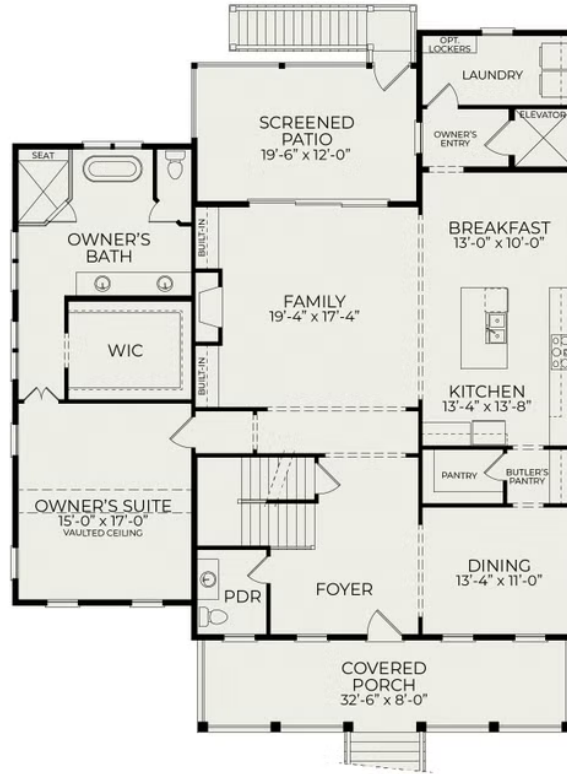

## 1533 W Palmetto Fort Drive

**\$1,739,000**

**BEDROOMS:** 4

**BATHS:** 4 full, 1 half

**SQFT:** 3,301

**COMMUNITY:** Enclave at  
Palmetto Fort

This stunning 4-bedroom, 4.5-bath elevated home offers the perfect blend of luxury and convenience. The primary suite is conveniently located on the main level, with a spacious loft upstairs providing additional living space. Custom details are featured throughout, adding charm and elegance to this one-of-a-kind home. Nestled on a large, wooded homesite with no HOA, this rare opportunity offers privacy and serenity, just minutes away from shopping, dining, and the beach. Don't miss the chance to own this beautifully crafted home in a prime location!

## First Floor

## Second Floor