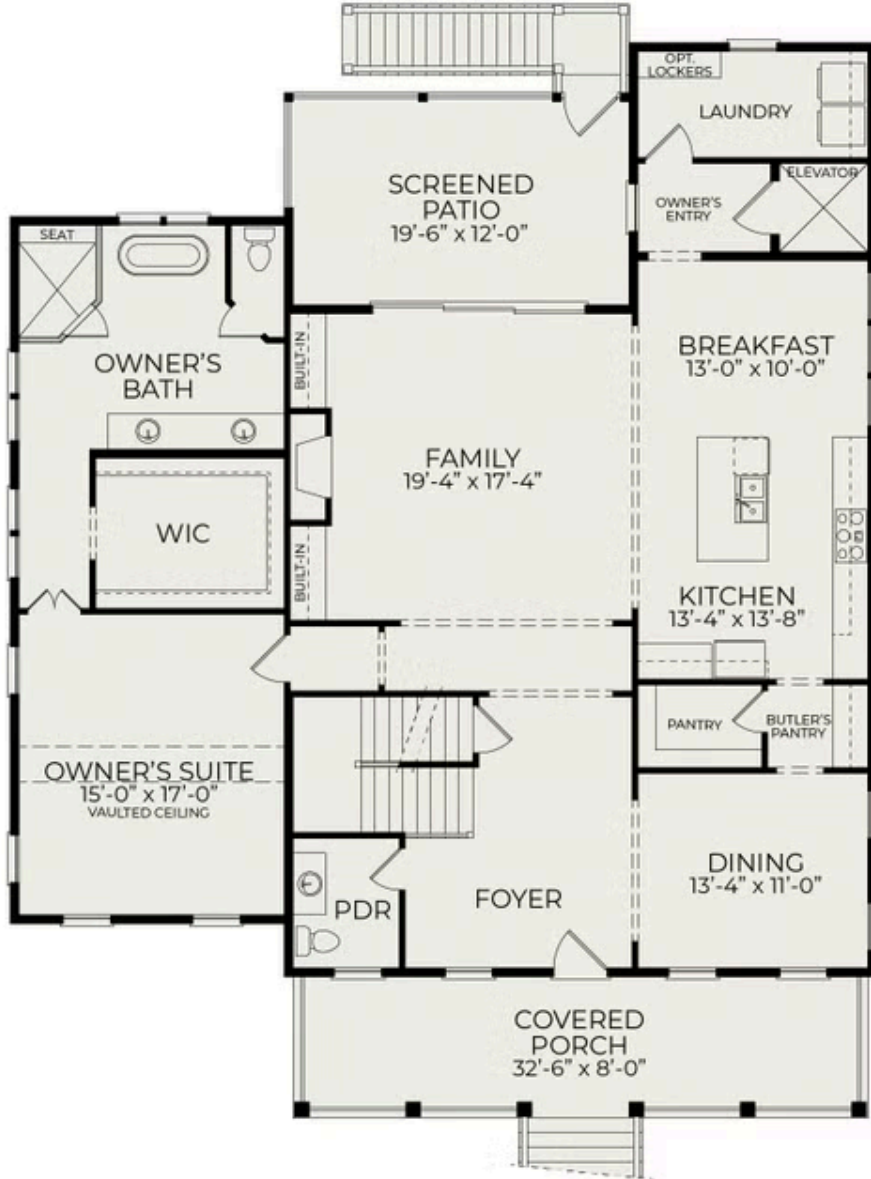

## 1533 W Palmetto Fort Drive

**\$1,739,000**

**BEDROOMS:** 4

**BATHS:** 4 full, 1 half

**SQFT:** 3,301

**COMMUNITY:** Enclave at  
Palmetto Fort

Introducing the Georgetown H, a stunning 4-bedroom, 4.5-bath elevated home that seamlessly combines luxury and convenience. The main level features a thoughtfully designed primary suite, ensuring easy accessibility and comfort. Upstairs, a spacious loft offers additional living space, perfect for family gatherings or a quiet retreat. Custom details throughout the home exude charm and elegance, creating a warm and inviting atmosphere that is perfect for entertaining or relaxing.

Example of similar completed  
home

Example of similar completed  
home

First Floor

Second Floor