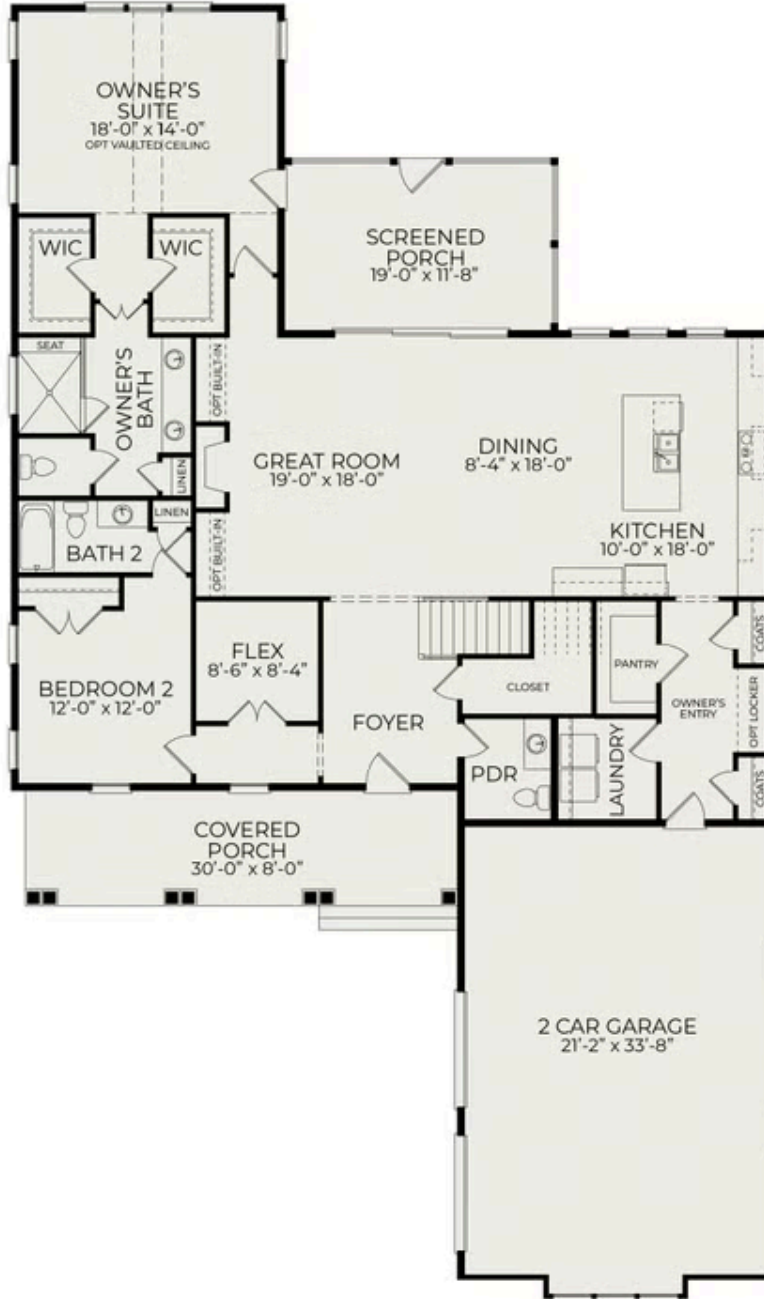

Arrow Wood

Starting at \$829,000

1 Elevations Available

 **3 bd**

 **3.5 ba**

 **3,007 sqft**

First Floor

Second Floor