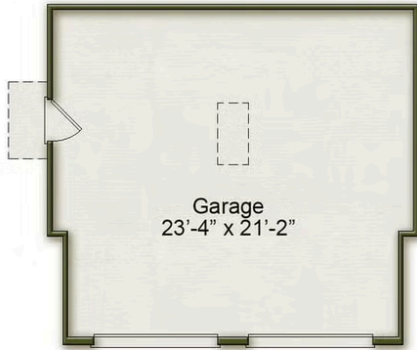

Middleton

Charleston Proper
1 Elevations Available

 4 bd

 3.5 ba

 3,000 sqft

1st Floor

2nd Floor