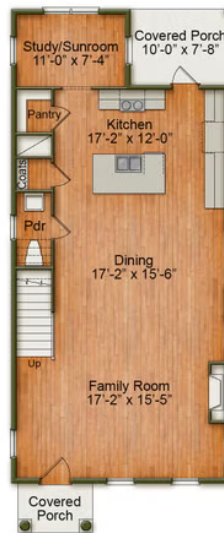

Rue Royale

11 Elevations Available

 3 bd

 2.5 ba

 1,991 sqft

Colonial D2

Transitional I

Farmhouse B

1st Floor

2nd Floor