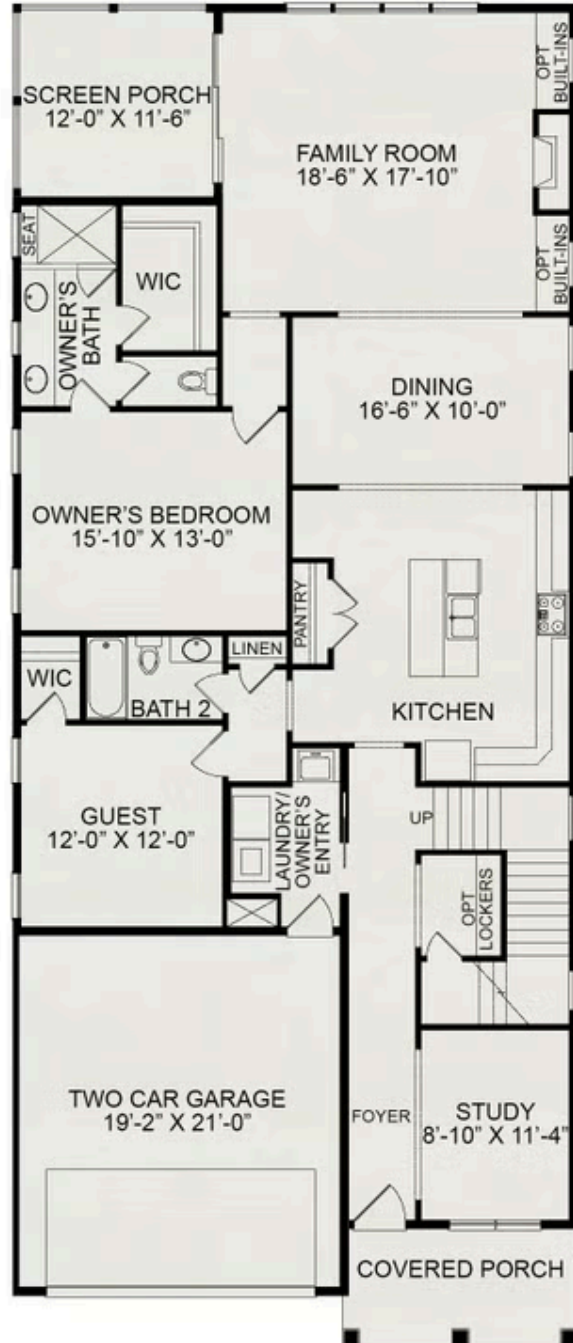

Rosemary

3 Elevations Available

 **3 bd**

 **3 ba**

 **2,695 sqft**

The Rosemary plan in Wendell Falls has three elevation styles: American Farmhouse, Cape Cod, and Craftsman. Please scroll down to view each elevation style and their floorplan options.

Rosemary Cape Cod

Rosemary Craftsman

First Floor

Second Floor