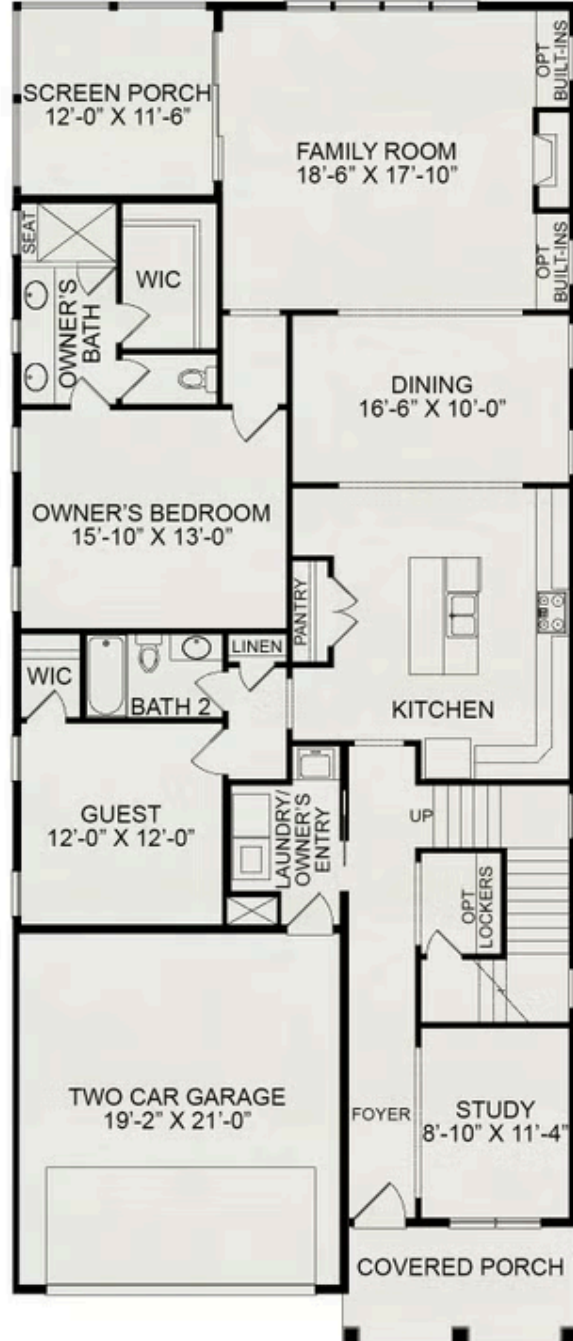

Rosemary

3 Elevations Available

 3 bd

 3 ba

 2,695 sqft

The Rosemary plan in Wendell Falls has three elevation styles: American Farmhouse, Cape Cod, and Craftsman. Please scroll down to view each elevation style and their floorplan options.

Rosemary Cape Cod

Rosemary Craftsman

First Floor

Second Floor