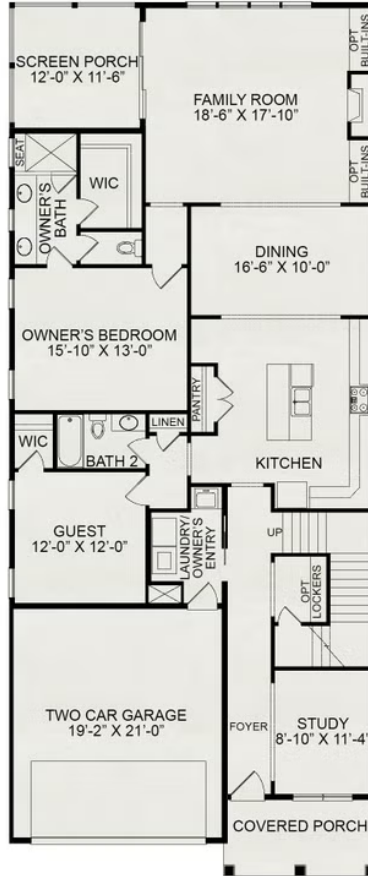

Rosemary

3 Elevations Available

 **3 bd**

 **3 ba**

 **2,695 sqft**

The Rosemary plan in Wendell Falls has three elevation styles: American Farmhouse, Cape Cod, and Craftsman. Please scroll down to view each elevation style and their floorplan options.

Rosemary Cape Cod

Rosemary Craftsman

First Floor

Second Floor