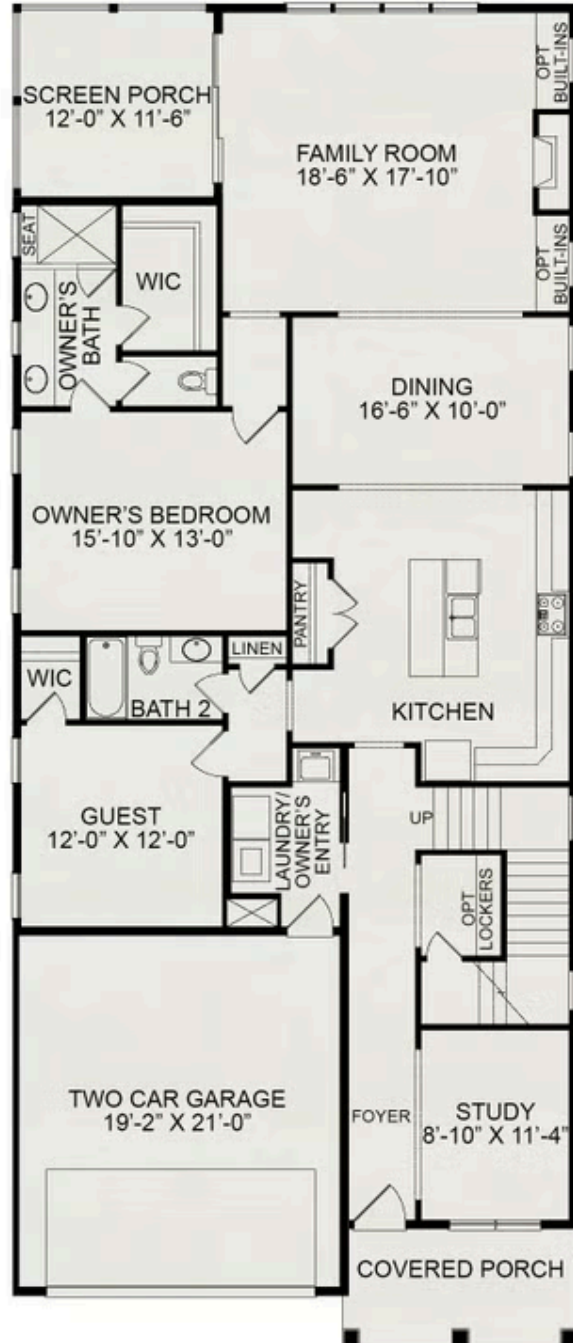

# Rosemary

**3 Elevations Available**

 3 bd

 3 ba

 2,695 sqft

The Rosemary plan in Wendell Falls has three elevation styles: American Farmhouse, Cape Cod, and Craftsman. Please scroll down to view each elevation style and their floorplan options.

## First Floor

## Second Floor