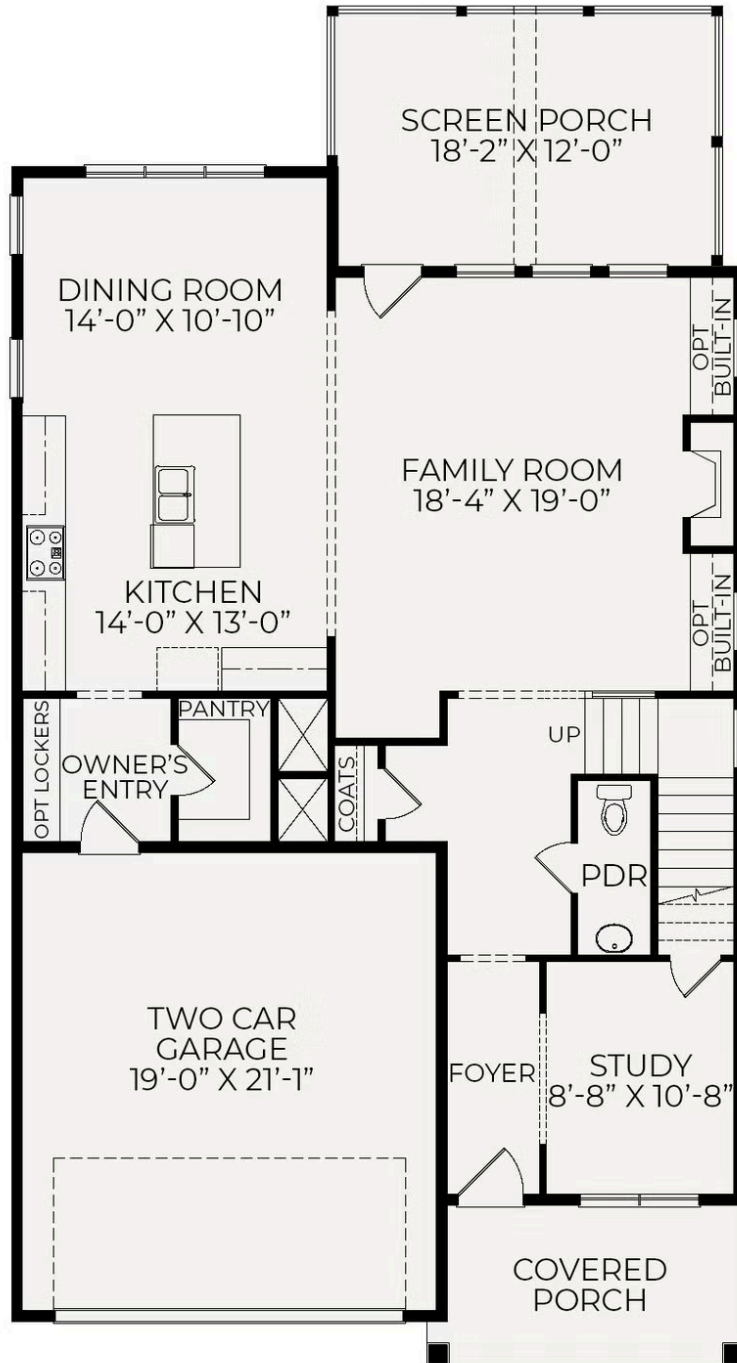

# Westwood

**Starting at \$591,750**

Wendell Falls

**3 Elevations Available**

 3 bd

 2.5 ba

 2,542 sqft

The Westwood plan in Wendell Falls has three elevation styles: American Farmhouse, Craftsman, and English Cottage. Please scroll down to view all elevation styles and their floorplan options.

Westwood Craftsman

Westwood English Cottage

First Floor

Second Floor