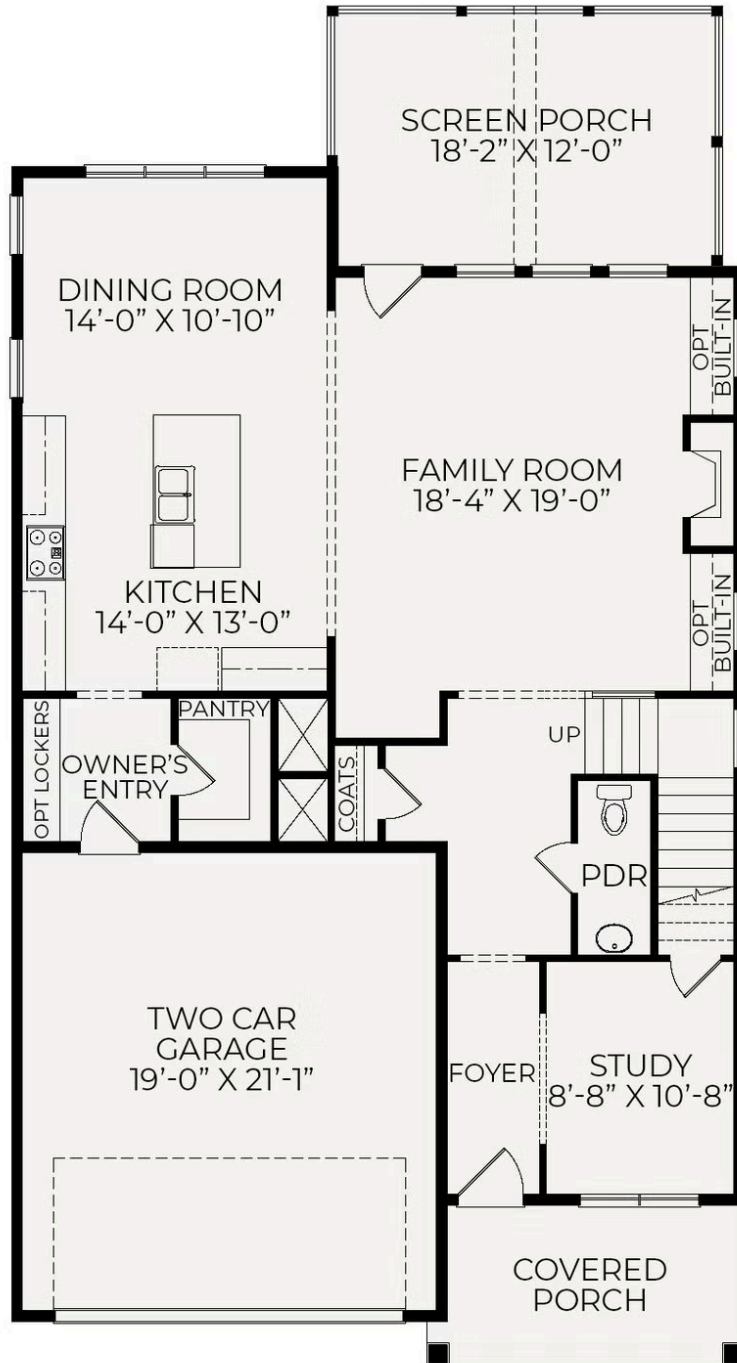

Westwood

Starting at \$591,750

Wendell Falls

3 Elevations Available

 3 bd

 2.5 ba

 2,542 sqft

The Westwood plan in Wendell Falls has three elevation styles: American Farmhouse, Craftsman, and English Cottage. Please scroll down to view all elevation styles and their floorplan options.

Westwood Craftsman

Westwood English Cottage

First Floor

Second Floor