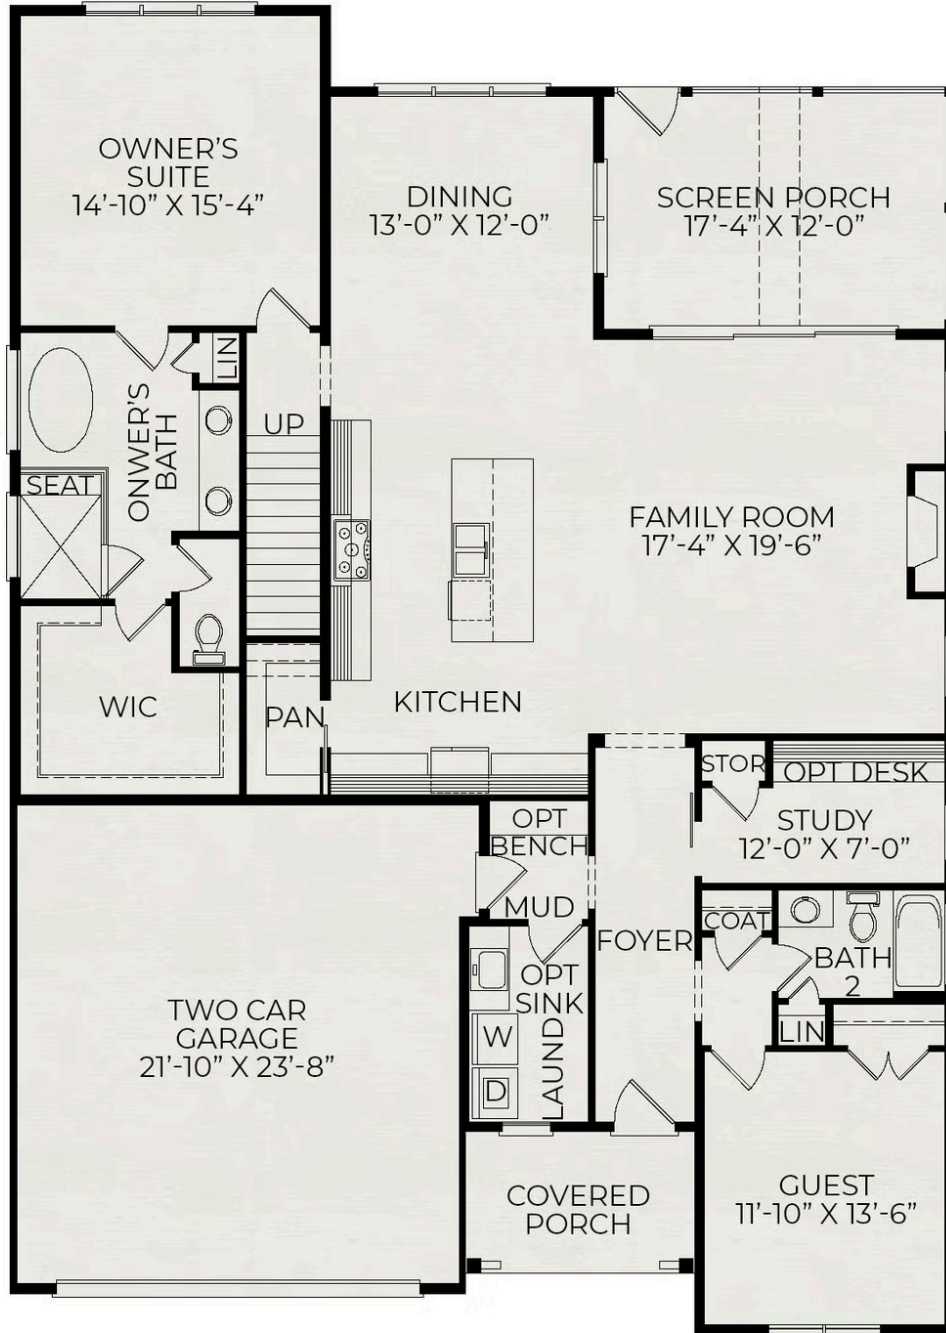

Seabrook

Starting at \$739,500

Wendell Falls

2 Elevations Available

 4 bd

 3 ba

 2,954 sqft

The Seabrook plan in Wendell Falls has two elevation styles: American Farmhouse, and English Cottage. Please scroll down to view each elevation style and their floorplan options.

Seabrook English Cottage

First Floor

Second Floor