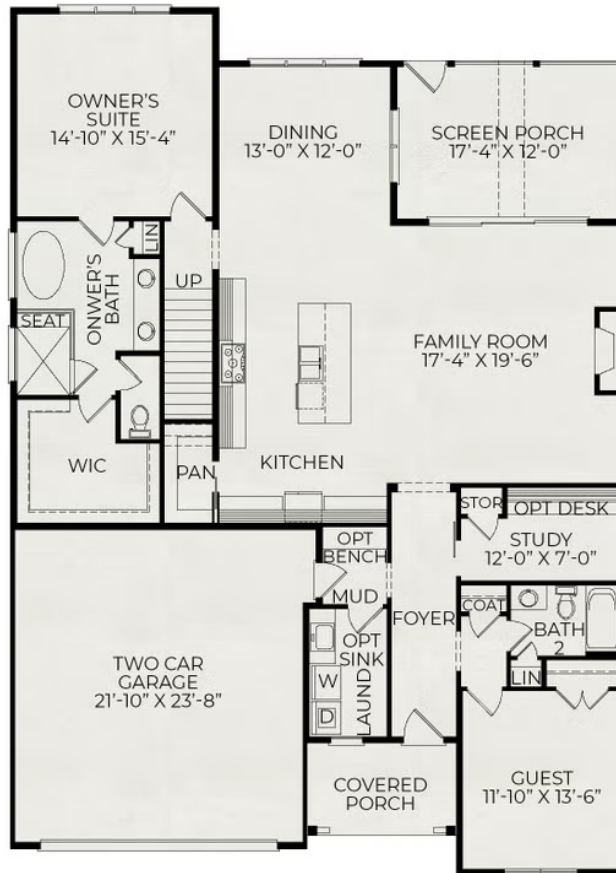

Seabrook

Starting at \$739,500

Wendell Falls

2 Elevations Available

 4 bd

 3 ba

 2,954 sqft

The Seabrook plan in Wendell Falls has two elevation styles: American Farmhouse, and English Cottage. Please scroll down to view each elevation style and their floorplan options.

Seabrook English Cottage

First Floor

Second Floor