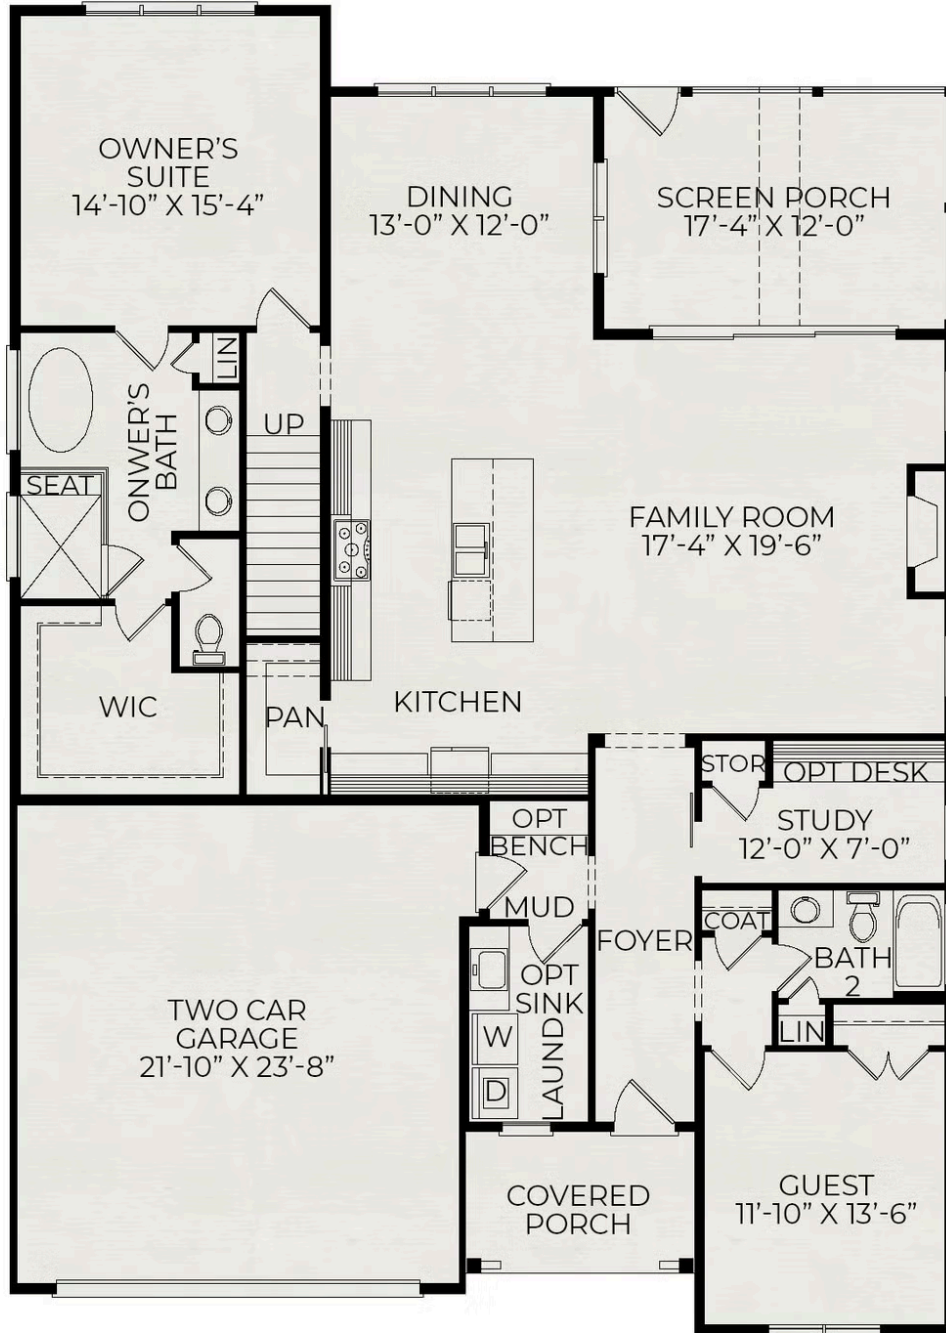

# Seabrook

**Starting at \$739,500**

Wendell Falls

**2 Elevations Available**

 4 bd

 3 ba

 2,954 sqft

The Seabrook plan in Wendell Falls has two elevation styles: American Farmhouse, and English Cottage. Please scroll down to view each elevation style and their floorplan options.

Seabrook English Cottage

First Floor

Second Floor