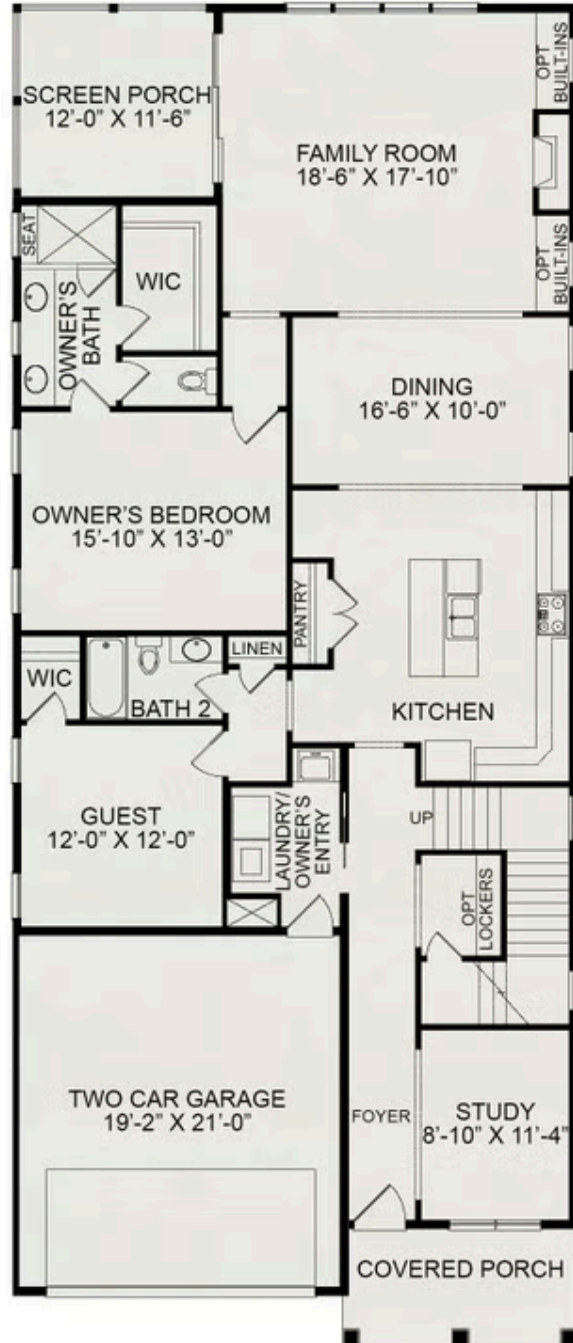

1717 Grassy Falls Lane

\$639,000

3 Elevations Available

BEDROOMS: 3

BATHS: 3 full

SQFT: 2,656

COMMUNITY: Wendell Falls

FLOOR PLAN: Rosemary

Take advantage of this limited time offer and enjoy the luxury, quality, and craftsmanship that Homes By Dickerson is known for. Terms and conditions apply. Contact us today to learn more!

The Rosemary plan offers a seamless flow from the beautifully appointed kitchen through the dining area and into the family room, where built-ins flank a cozy fireplace. The spacious covered screen

First Floor

Second Floor