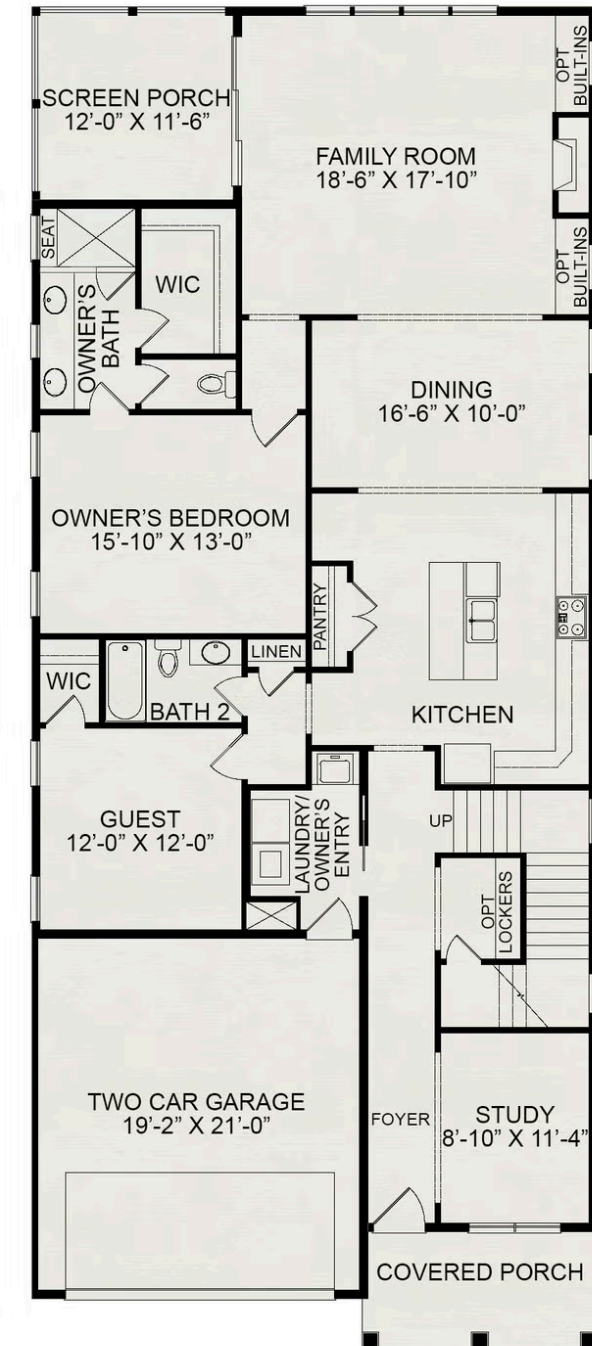

Rosemary

Starting at \$613,900

Wendell Falls

3 Elevations Available

 **3** bd

 **3** ba

 **2,695** sqft

The Rosemary plan in Wendell Falls has three elevation styles: American Farmhouse, Cape Cod, and Craftsman. Please scroll down to view each elevation style and their floorplan options.

Rosemary Cape Cod

Rosemary Craftsman

First Floor

Second Floor