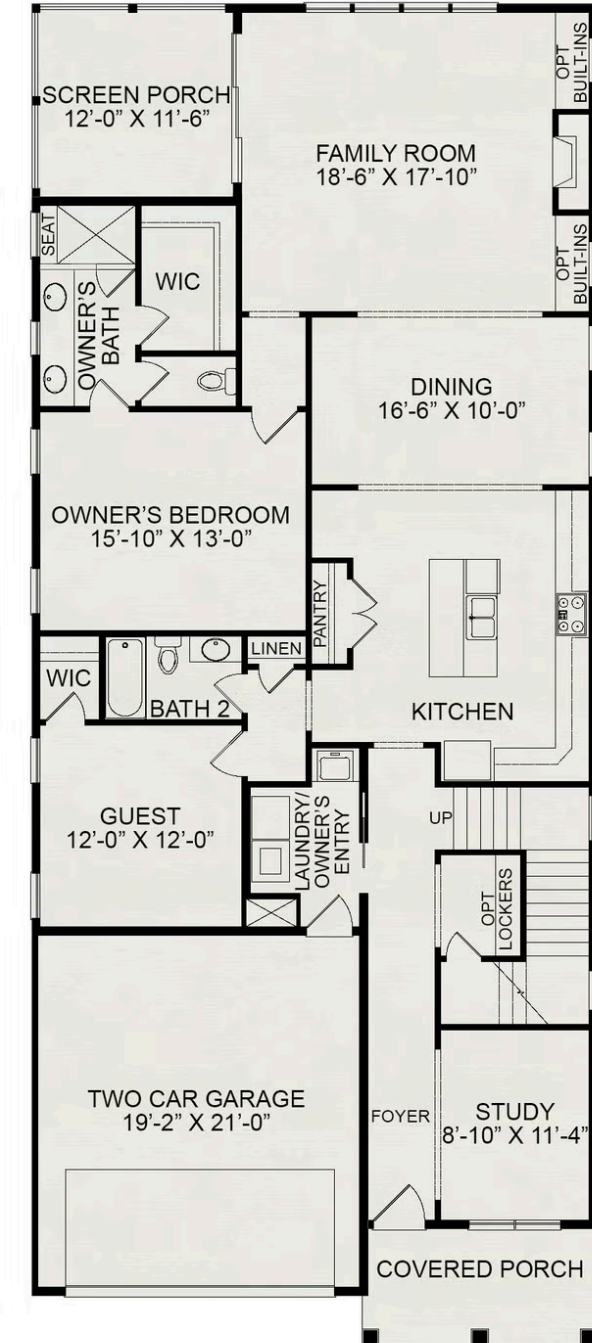

Rosemary

Starting at \$613,900

Wendell Falls

3 Elevations Available

 **3** bd

 **3** ba

 **2,695** sqft

The Rosemary plan in Wendell Falls has three elevation styles: American Farmhouse, Cape Cod, and Craftsman. Please scroll down to view each elevation style and their floorplan options.

Rosemary Cape Cod

Rosemary Craftsman

First Floor

Second Floor