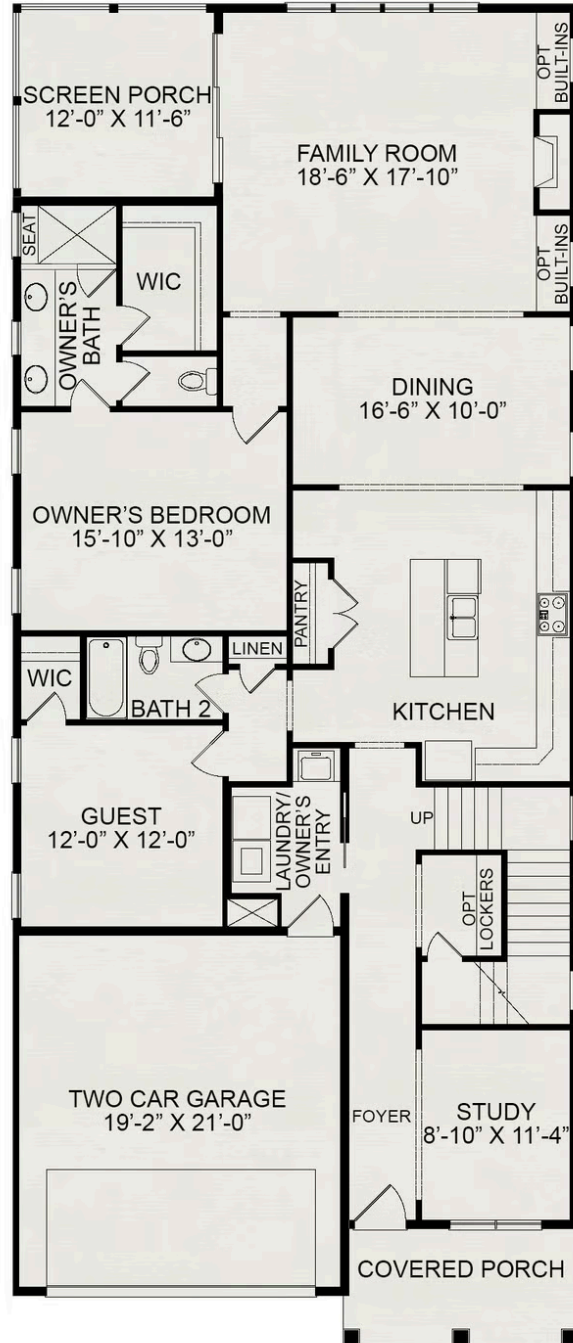

Rosemary

Starting at \$613,900

Wendell Falls

3 Elevations Available

 **3** bd

 **3** ba

 **2,695** sqft

The Rosemary plan in Wendell Falls has three elevation styles: American Farmhouse, Cape Cod, and Craftsman. Please scroll down to view each elevation style and their floorplan options.

Rosemary Cape Cod

Rosemary Craftsman

First Floor

Second Floor