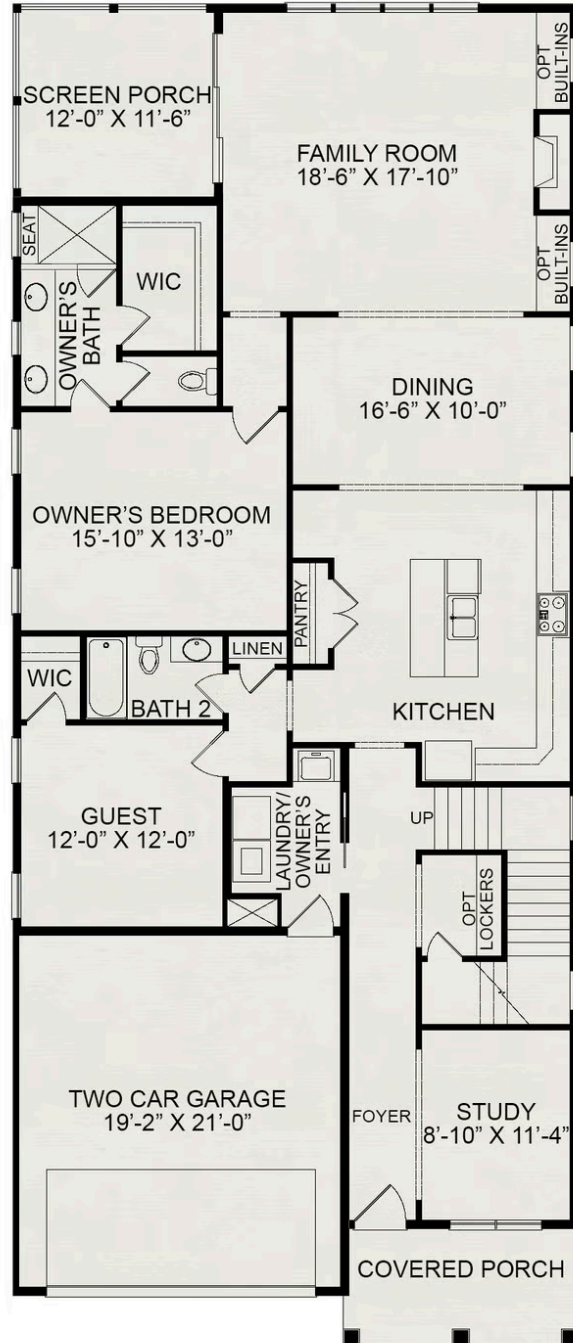

# Rosemary

**Starting at \$613,900**

Wendell Falls

**3 Elevations Available**

 **3 bd**

 **3 ba**

 **2,695 sqft**

The Rosemary plan in Wendell Falls has three elevation styles: American Farmhouse, Cape Cod, and Craftsman. Please scroll down to view each elevation style and their floorplan options.

Rosemary Cape Cod

Rosemary Craftsman

First Floor

Second Floor