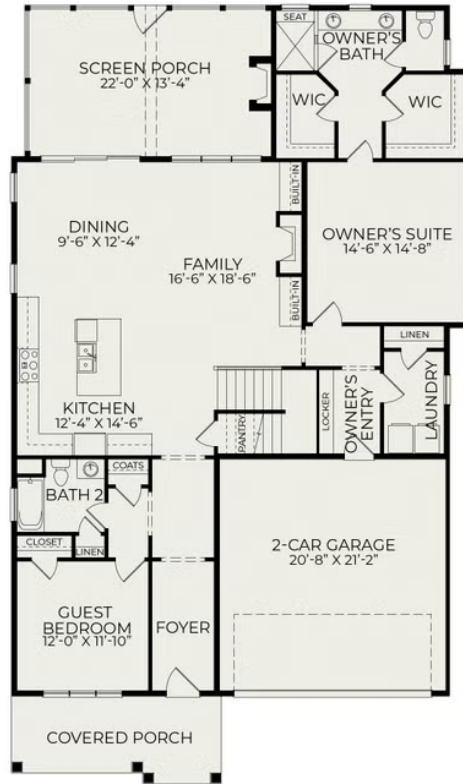

First Floor