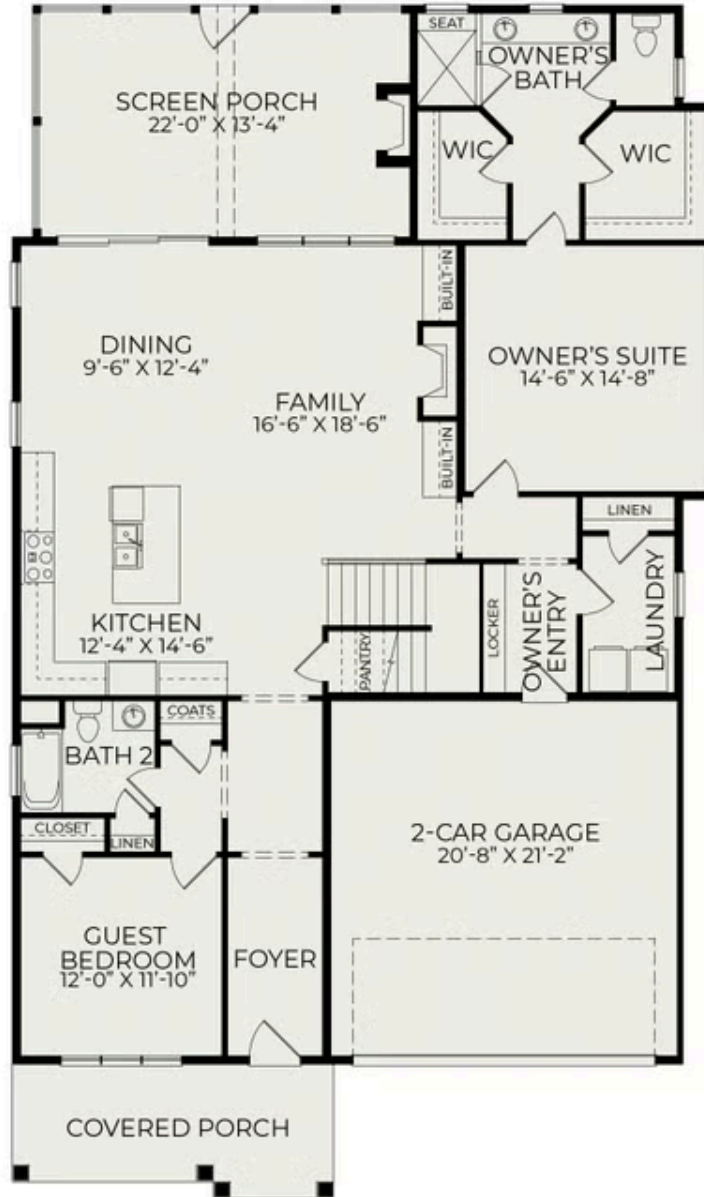

First Floor