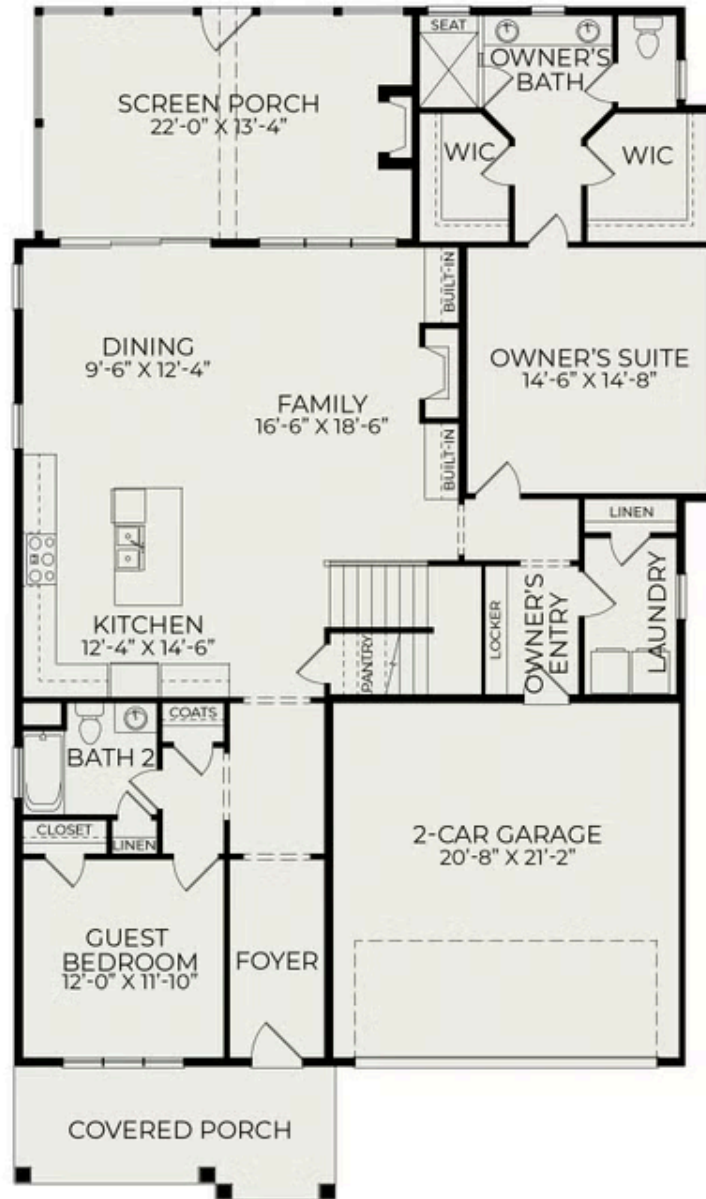

## 220 Big Bradley Drive

**\$723,000**

**BEDROOMS: 4**

**BATHS: 3 full**

**SQFT: 2,893**

**COMMUNITY: Wendell Falls**

Now is the perfect time to make your dream home a reality. We are offering a \$30,000 buyer incentive on this single-family home when you work with our preferred lender. This offer includes a 3-2-1 rate buydown, making your new home even more affordable.

## First Floor

Second Floor