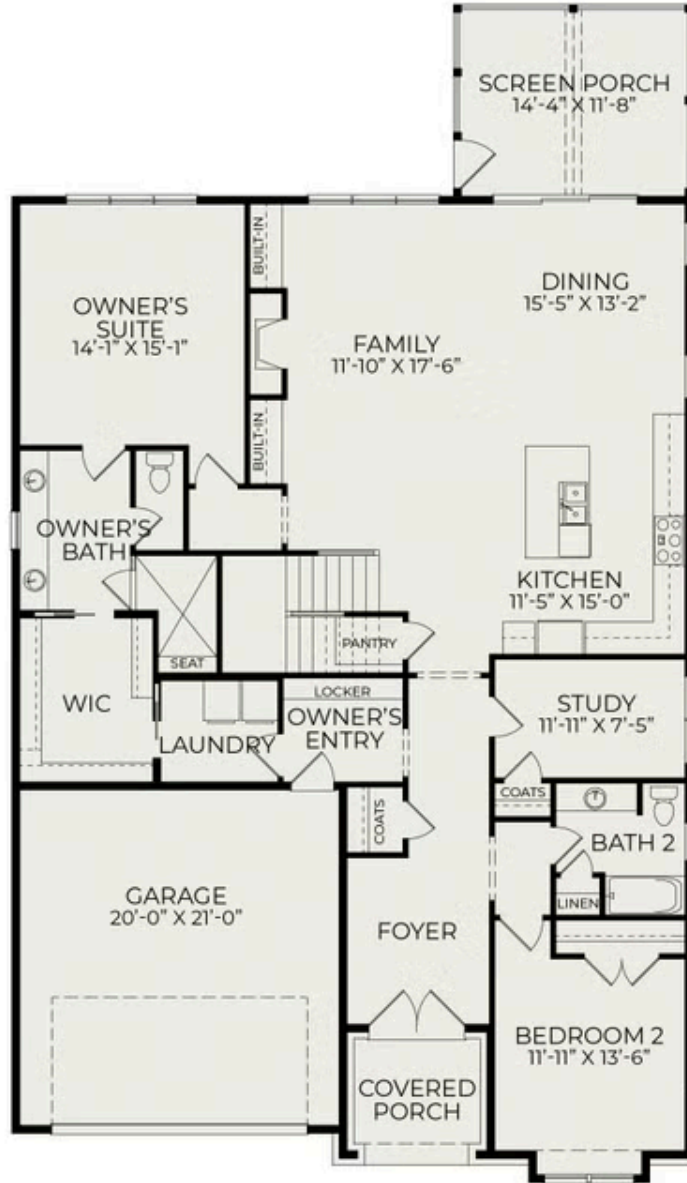

## 209 Big Bradley Drive

**\$775,000**

**BEDROOMS: 4**

**BATHS: 4 full**

**SQFT: 3,149**

**COMMUNITY: Wendell Falls**

Now is the perfect time to make your dream home a reality. We are offering a \$30,000 buyer incentive on this single-family home when you work with our preferred lender. This offer includes a 3-2-1 rate buydown, making your new home even more affordable.

Exterior Rendering

Wendell Falls Community Photos

Wendell Falls Community Photos

## First Floor

## Second Floor