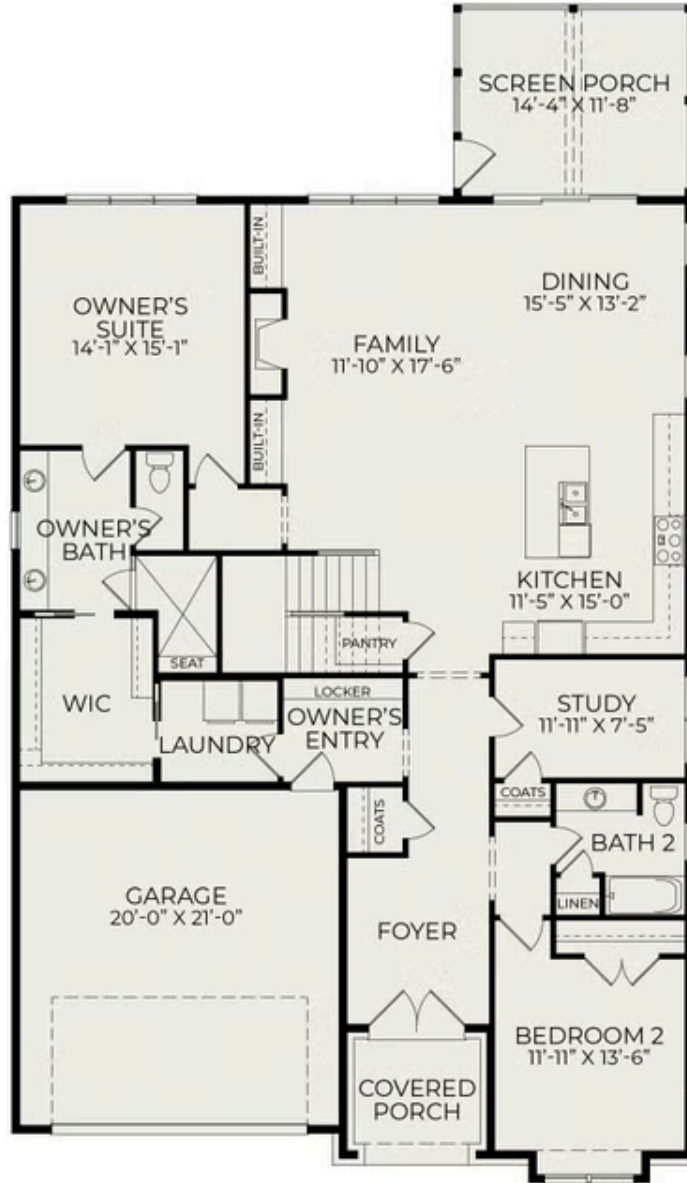

## 209 Big Bradley Drive

**\$775,000**

**BEDROOMS: 4**

**BATHS: 4 full**

**SQFT: 3,149**

**COMMUNITY: Wendell Falls**

Now is the perfect time to make your dream home a reality. We are offering a \$20,000 buyer incentive on this single-family home when you work with our preferred lender. This offer includes a 3-2-1 rate buydown, making your new home even more affordable.

## First Floor

## Second Floor