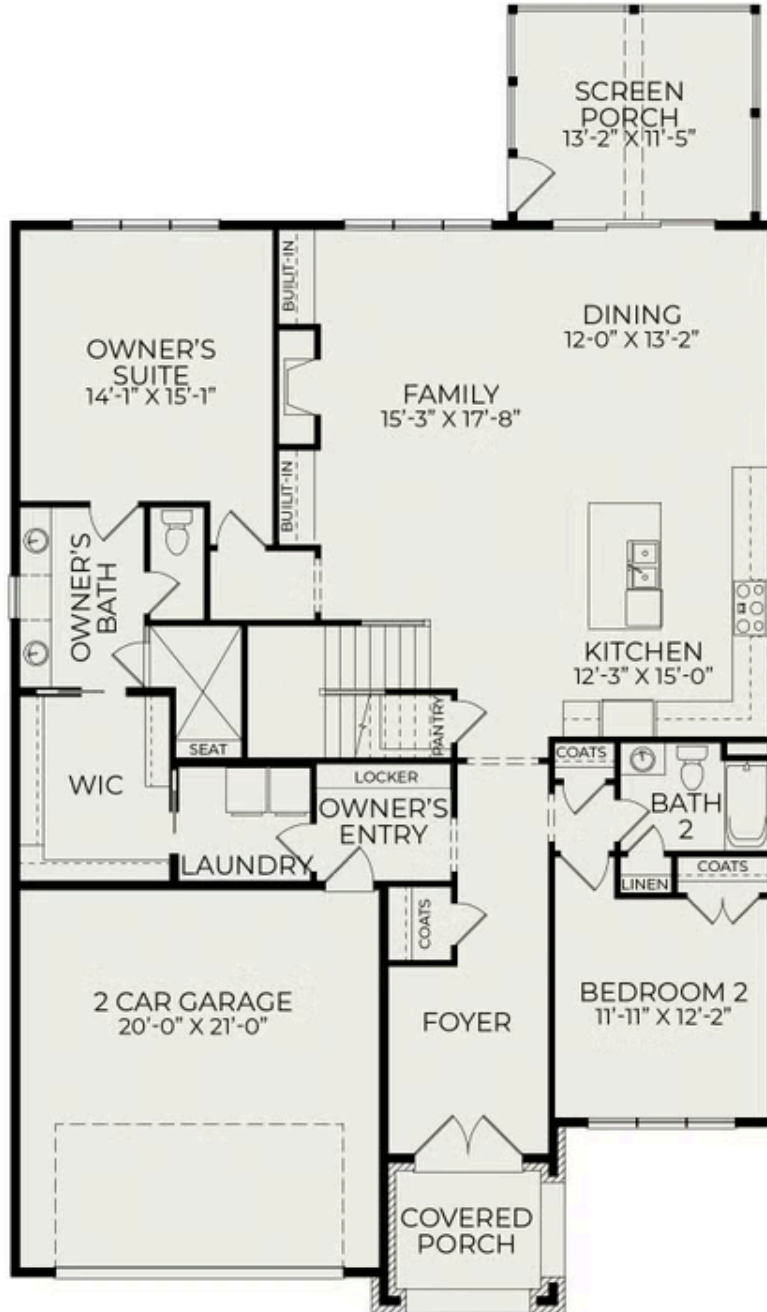

## 201 Wash Hollow Drive

**\$759,000**

**BEDROOMS: 4**

**BATHS: 3 full**

**SQFT: 3,008**

**COMMUNITY: Wendell Falls**

Now is the perfect time to make your dream home a reality. We are offering a \$20,000 buyer incentive on this single-family home when you work with our preferred lender. This offer includes a 3-2-1 rate buydown, making your new home even more affordable.

Take advantage of this limited time offer and enjoy the luxury, quality, and craftsmanship that Homes By Dickerson is known for. Terms and conditions apply. Contact us today to learn more!

The stunning Mayfair offers a thoughtfully designed layout with both the primary and a guest suite conveniently located on the main floor. Expansive sliding doors lead to a spacious screened porch.

First Floor

Second Floor