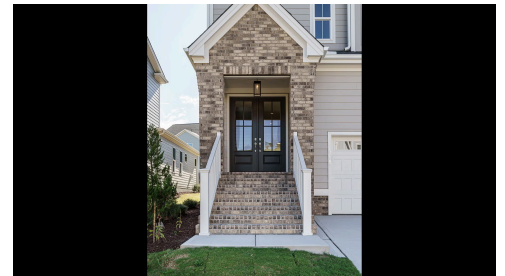

1719 Grassy Falls Lane

\$634,000

BEDROOMS: 4

BATHS: 3 full

SQFT: 2,663

COMMUNITY: Wendell Falls

Now is the perfect time to make your dream home a reality. We are offering a \$30,000 buyer incentive on this single-family home when you work with our preferred lender. This offer includes a 3-2-1 rate buydown, making your new home even more affordable.

Take advantage of this limited time offer and enjoy the luxury, quality, and craftsmanship that Homes by Dickerson is known for. Terms and conditions apply. Contact us today to learn more!

Welcome to the stunning Meadowmont, featuring an impressive Tudor elevation that makes a grand first impression with its double-door entryway. This thoughtfully designed home offers a convenient