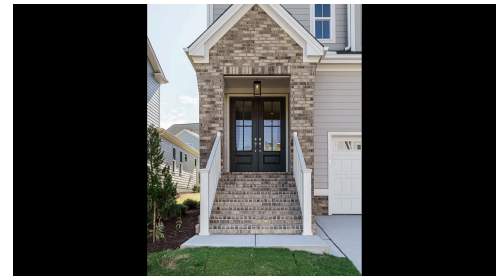

1719 Grassy Falls Lane

\$624,000

BEDROOMS: 4

BATHS: 3 full

SQFT: 2,663

COMMUNITY: Wendell Falls

Now is the perfect time to make your dream home a reality. We are offering a \$20,000 buyer incentive on this single-family home when you work with our preferred lender. This offer includes a 3-2-1 rate buydown, making your new home even more affordable.

Take advantage of this limited time offer and enjoy the luxury, quality, and craftsmanship that Homes By Dickerson is known for. Terms and conditions apply. Contact us today to learn more!

Welcome to the stunning Meadowmont, featuring an impressive Tudor elevation that makes a grand first impression with its double-door entryway. This thoughtfully designed home offers a convenient