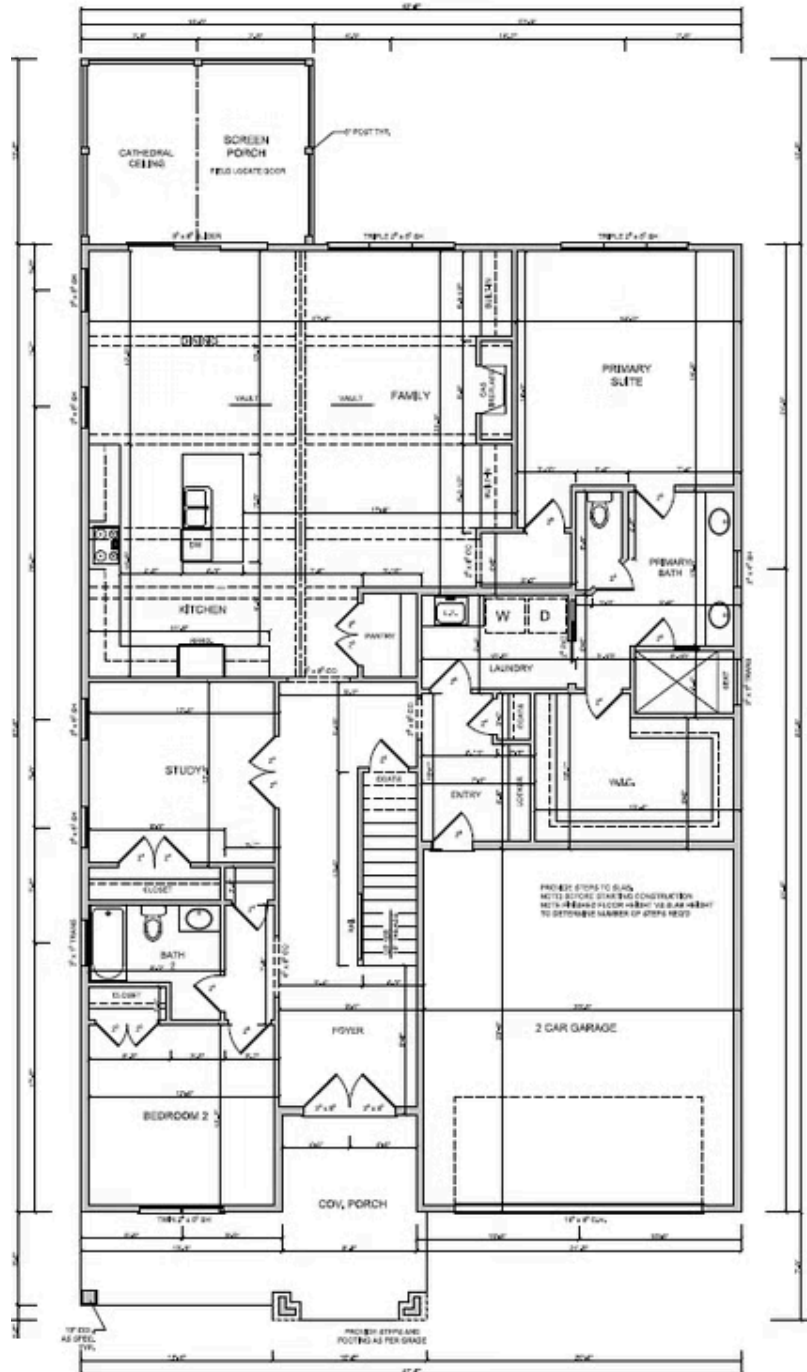

1608 Level Stream Road

\$770,000

BEDROOMS: 4

BATHS: 3 full

SQFT: 3,122

COMMUNITY: Wendell Falls

Now is the perfect time to make your dream home a reality. We are offering a \$30,000 buyer incentive on this single-family home when you work with our preferred lender. This offer includes a 3-2-1 rate buydown, making your new home even more affordable.

Take advantage of this limited time offer and enjoy the luxury, quality, and craftsmanship that Homes by Dickerson is known for. Terms and conditions apply. Contact us today to learn more!

Beautiful double-entry doors create a grand entrance to the Concord Plan. The main living area has a gorgeous, vaulted ceiling which elevates the elegance of this bright open space. 9' sliders open to

Exterior Rendering

Wendell Falls Community Photos

Wendell Falls Community Photos

First Floor

Second Floor