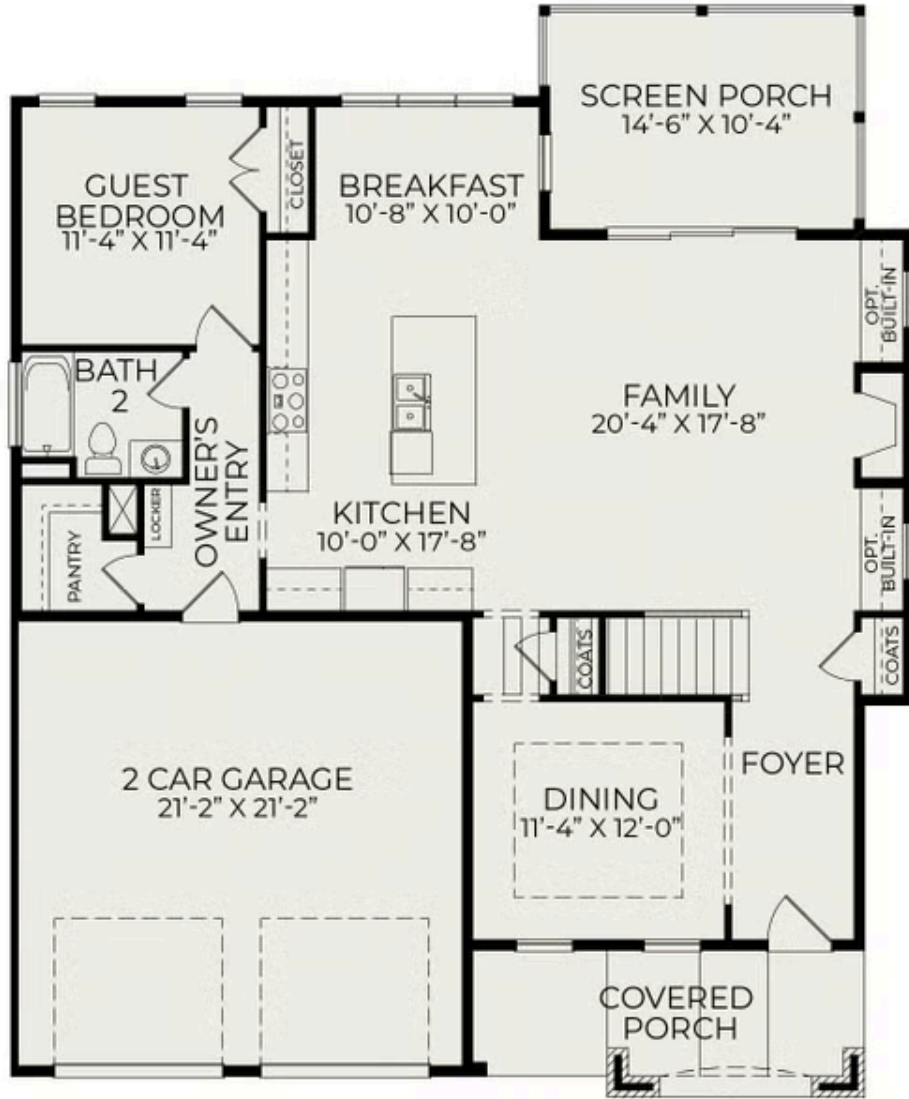

## 121 Big Bradley Drive

**\$715,000**

**BEDROOMS: 4**

**BATHS: 3 full**

**SQFT: 2,767**

**COMMUNITY: Wendell Falls**

Now is the perfect time to make your dream home a reality. We are offering a \$20,000 buyer incentive on this single-family home when you work with our preferred lender. This offer includes a 3-2-1 rate buydown, making your new home even more affordable.

First Floor

Second Floor