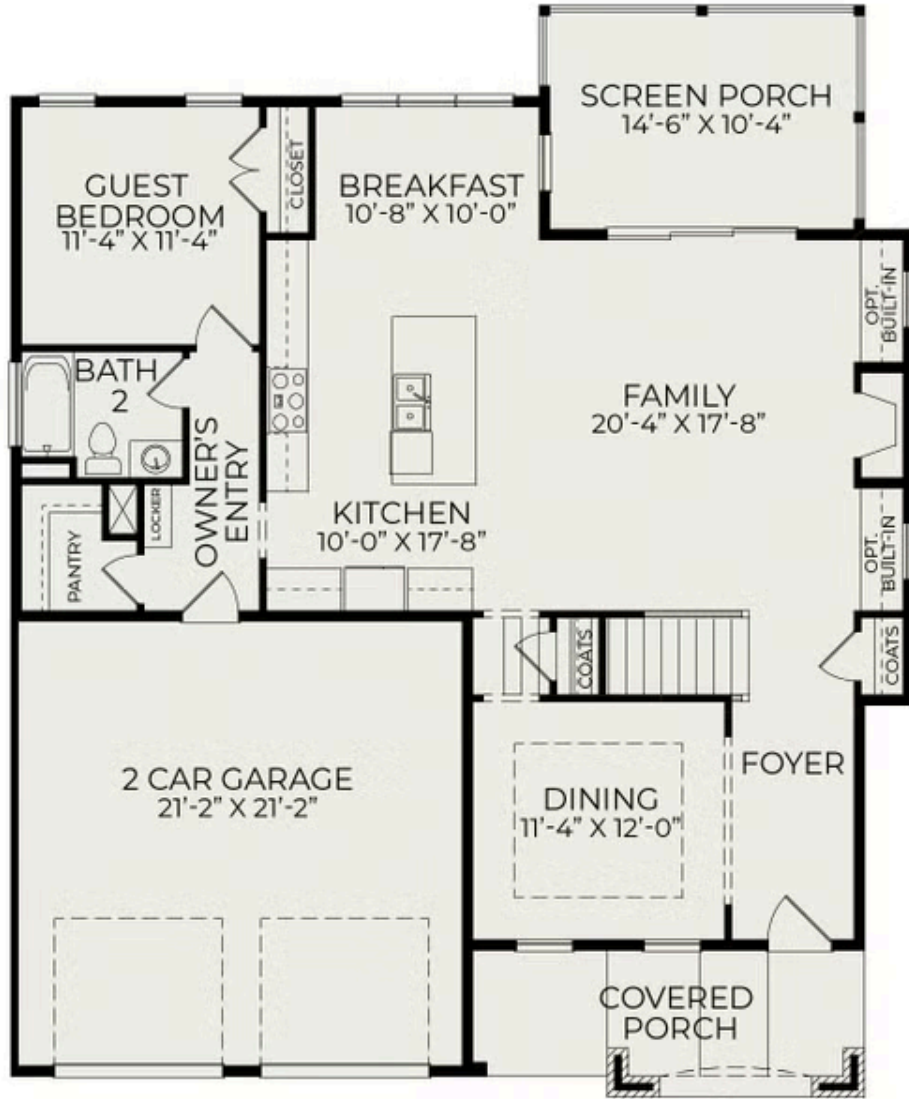

## 121 Big Bradley Drive

**\$715,000**

**BEDROOMS: 4**

**BATHS: 3 full**

**SQFT: 2,767**

**COMMUNITY: Wendell Falls**

Now is the perfect time to make your dream home a reality. We are offering a \$30,000 buyer incentive on this single-family home when you work with our preferred lender. This offer includes a 3-2-1 rate buydown, making your new home even more affordable.

Wendell Falls Community Photos

Wendell Falls Community Photos

First Floor

Second Floor