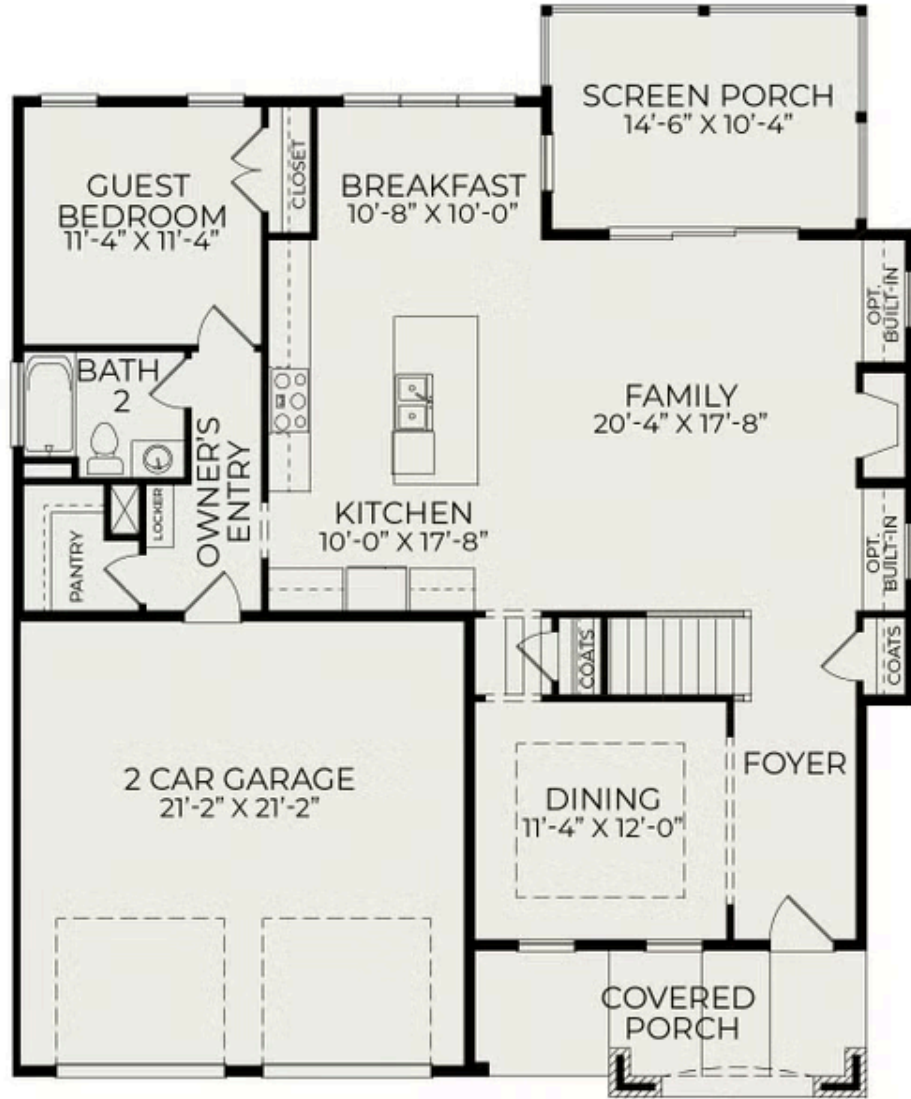

First Floor