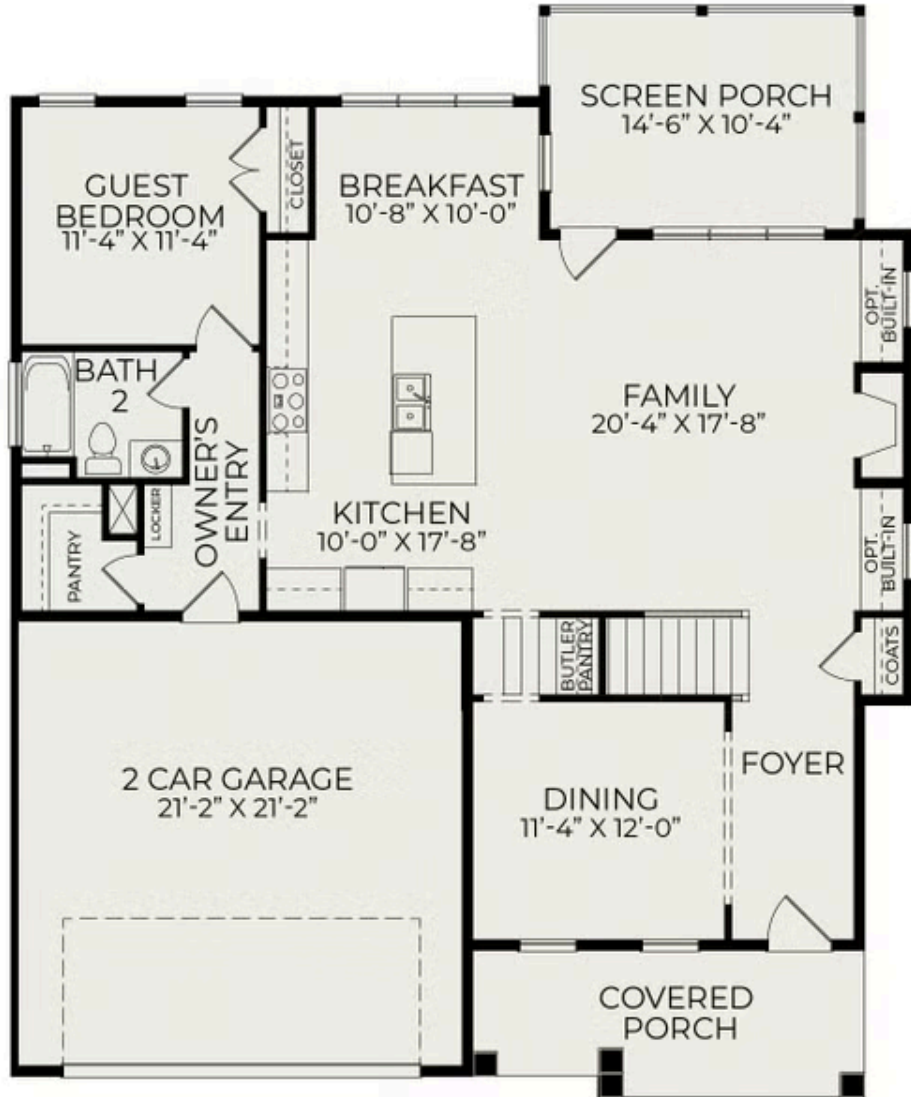

116 Bearwallow Forest Way

\$705,000

BEDROOMS: 4

BATHS: 3 full

SQFT: 2,667

COMMUNITY: Wendell Falls

Now is the perfect time to make your dream home a reality. We are offering a \$20,000 buyer incentive on this single-family home when you work with our preferred lender. This offer includes a 3-2-1 rate buydown, making your new home even more affordable.

Wendell Falls Community
Photos

Wendell Falls Community
Photos

First Floor

Second Floor