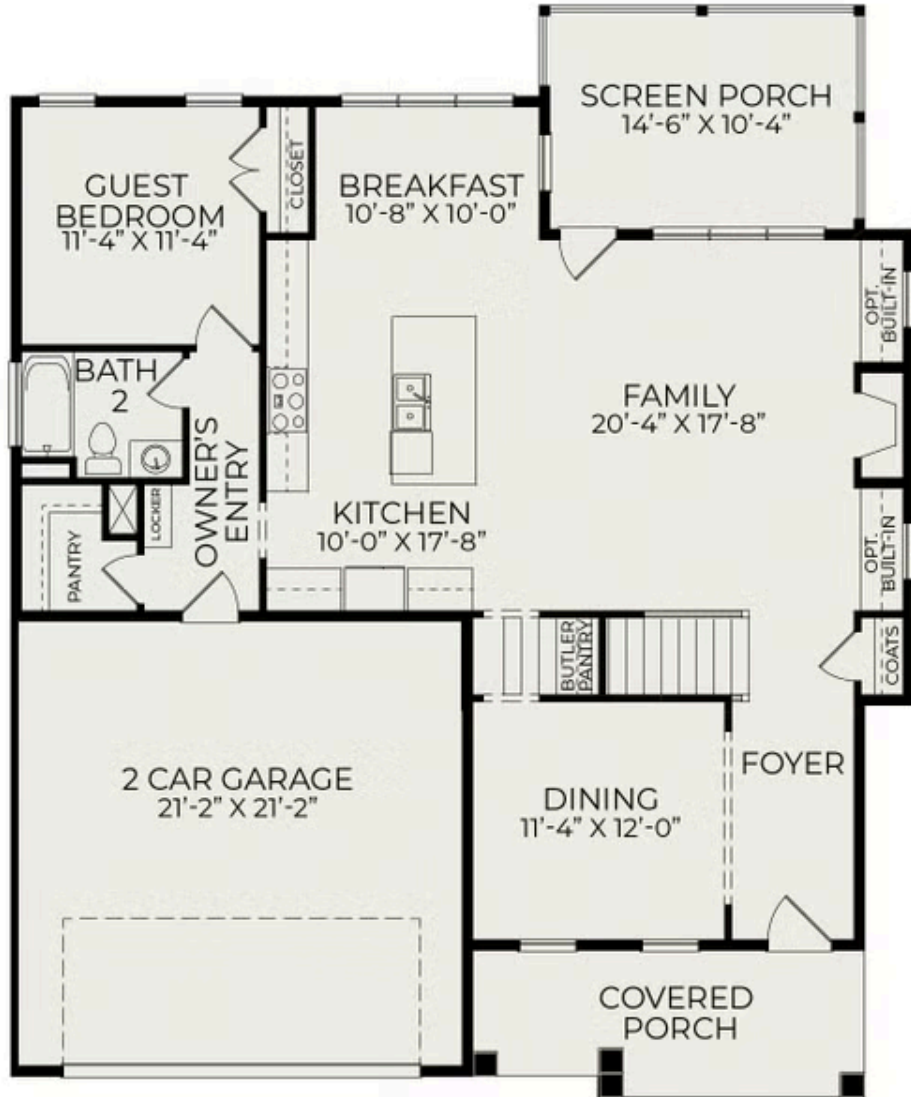

First Floor