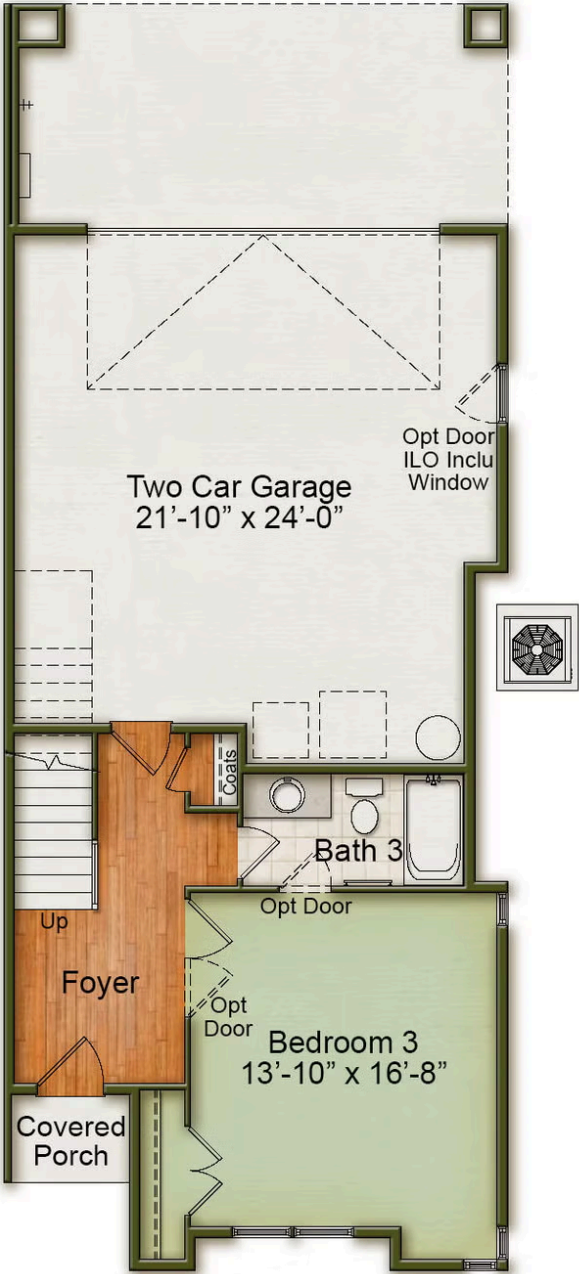

Park Ave

Starting at \$597,000

Wendell Falls

1 Elevations Available

 3 bd

 3.5 ba

 2,529 sqft

1st Floor

2nd Floor

3rd Floor