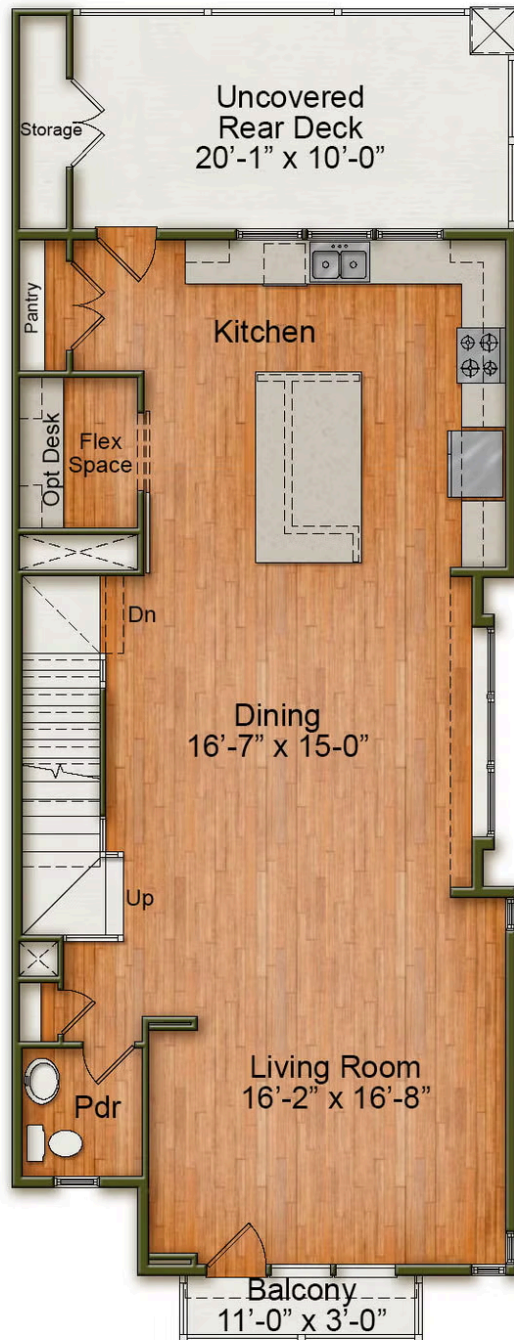

Park Ave

Starting at \$597,000

Wendell Falls

1 Elevations Available

 3 bd

 3.5 ba

 2,529 sqft

1st Floor

2nd Floor

3rd Floor