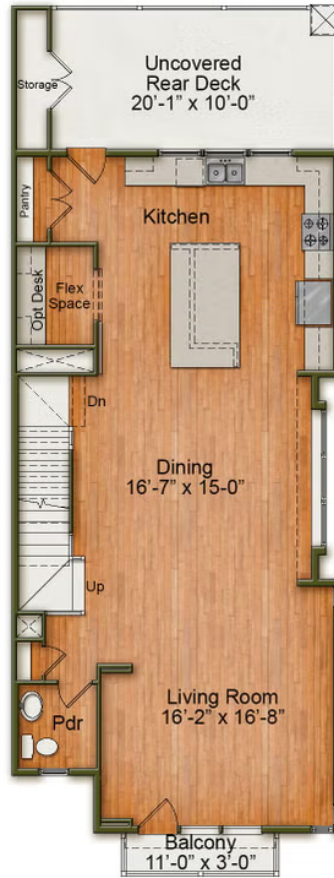

Park Ave

Starting at \$597,000

Wendell Falls

1 Elevations Available

 3 bd

 3.5 ba

 2,529 sqft

1st Floor

2nd Floor

3rd Floor