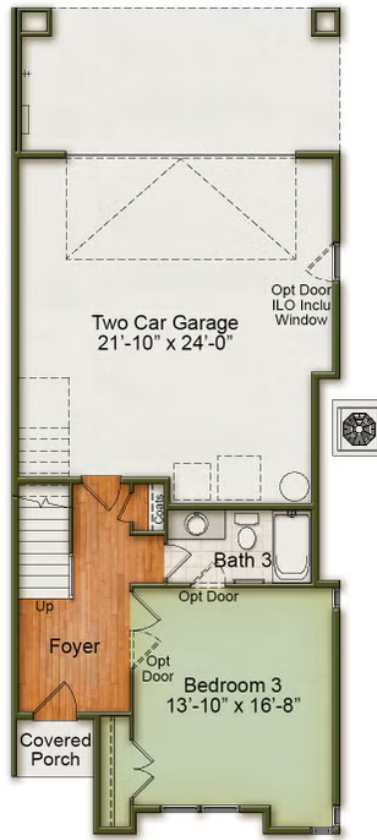

Park Ave

Starting at \$597,000

Wendell Falls

1 Elevations Available

 3 bd

 3.5 ba

 2,529 sqft

1st Floor

2nd Floor

3rd Floor