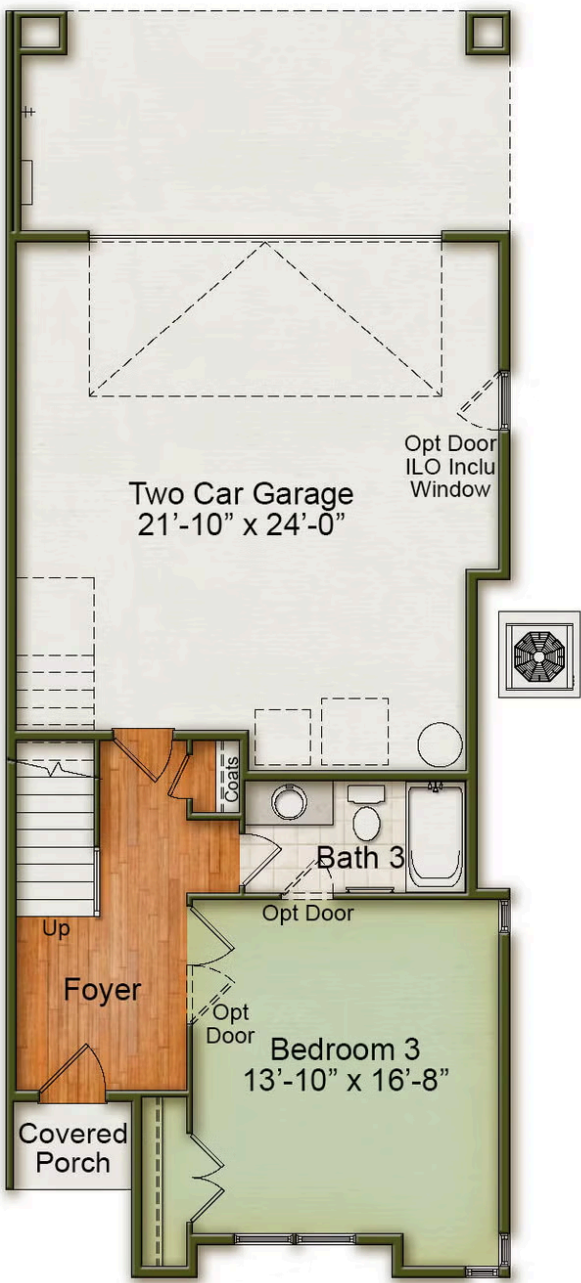

Park Ave

Starting at \$597,000

Wendell Falls

1 Elevations Available

 3 bd

 3.5 ba

 2,529 sqft

1st Floor

2nd Floor

3rd Floor