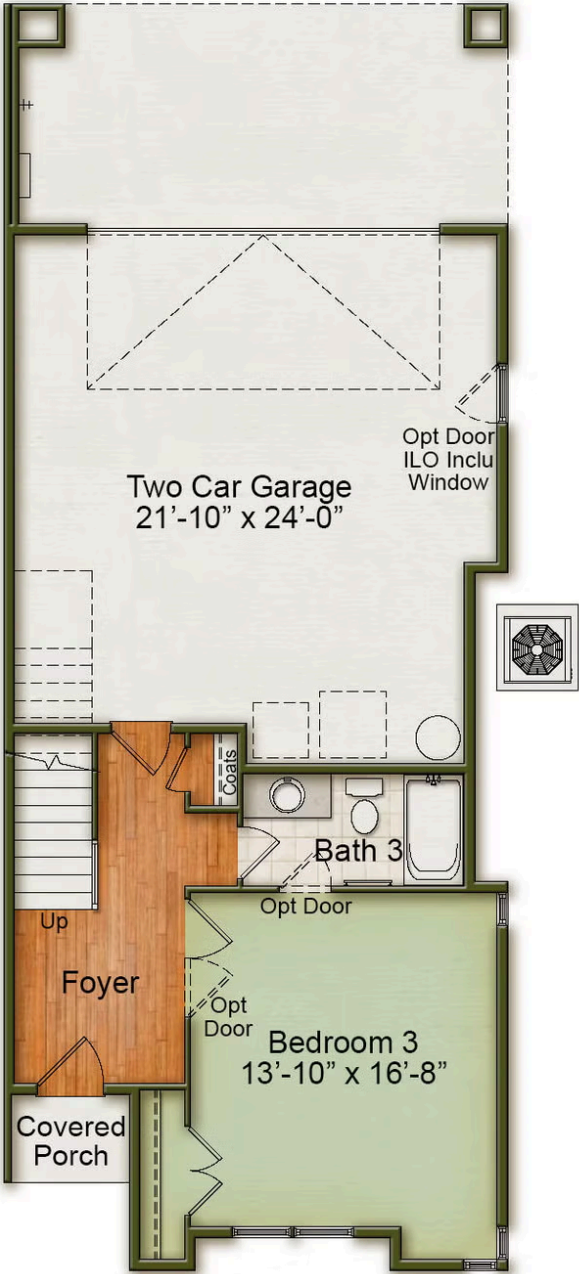

## Park Ave

**Starting at \$597,000**

Wendell Falls

**1 Elevations Available**

 3 bd

 3.5 ba

 2,529 sqft

1st Floor

2nd Floor

3rd Floor