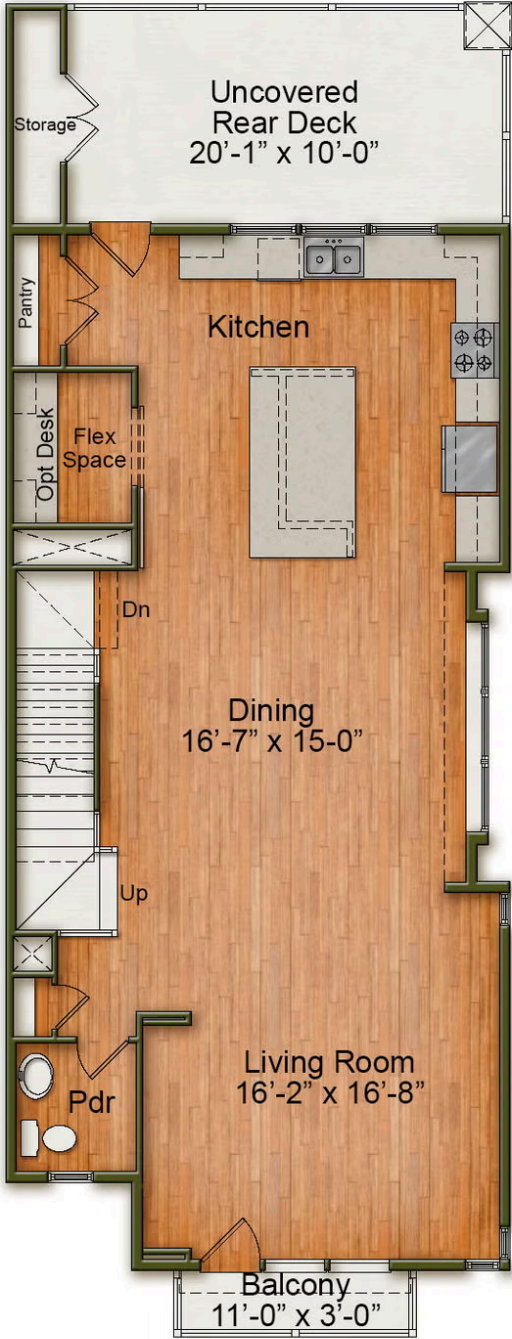

Park Ave

Starting at \$597,000

Wendell Falls

1 Elevations Available

 3 bd

 3.5 ba

 2,529 sqft

1st Floor

2nd Floor

3rd Floor