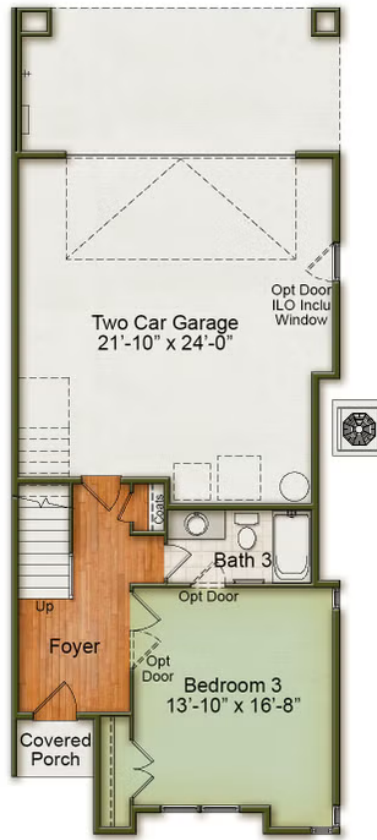

Park Ave

Starting at \$597,000

Wendell Falls

 3 bd

 3.5 ba

 2,529 sqft

1st Floor

2nd Floor

3rd Floor