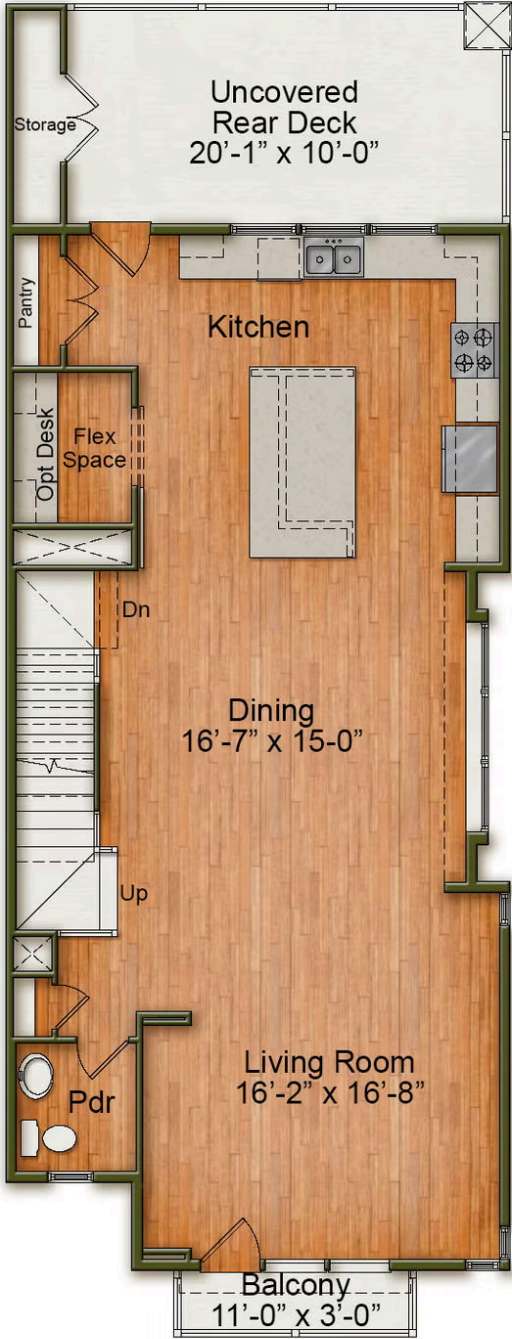

## Park Ave

**Starting at \$597,000**

Wendell Falls

**1 Elevations Available**

 3 bd

 3.5 ba

 2,529 sqft

1st Floor

2nd Floor

3rd Floor