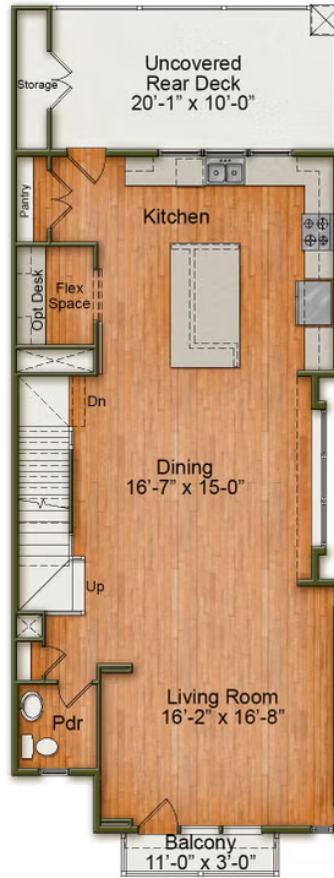

Park Ave

Starting at \$597,000

Wendell Falls

 3 bd

 3.5 ba

 2,529 sqft

1st Floor

2nd Floor

3rd Floor