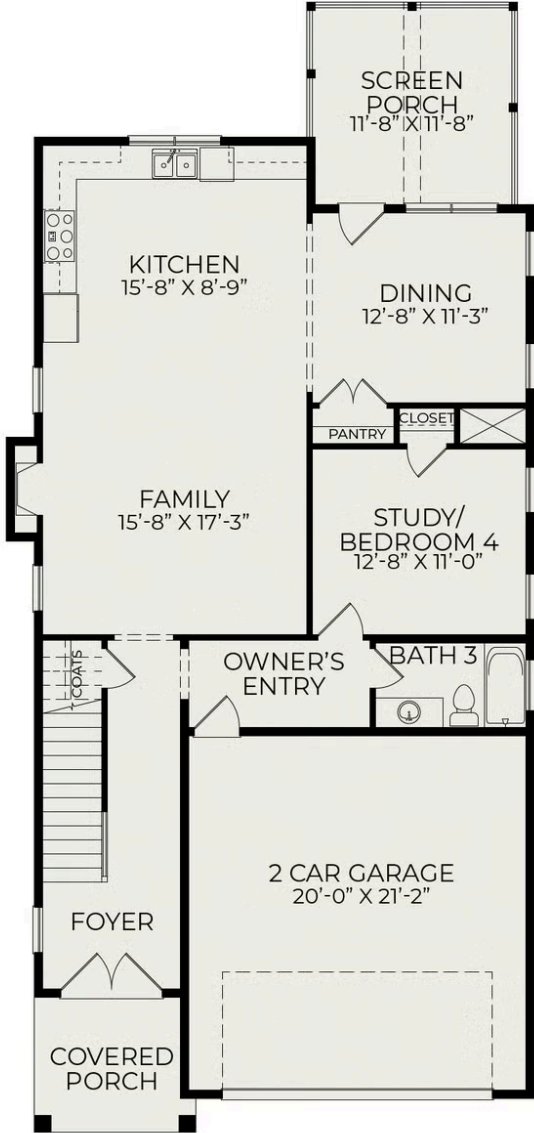

# Meadowmont

**Starting at \$584,000**

Wendell Falls

**3 Elevations Available**

 4 bd

 3 ba

 2,623 sqft

The Meadowmont plan in Wendell Falls has three elevation styles: American Farmhouse, Craftsman, and Tudor. Please scroll down to view all elevation styles and their floorplan options.

Meadowmont Craftsman

Meadowmont Tudor

First Floor

Second Floor