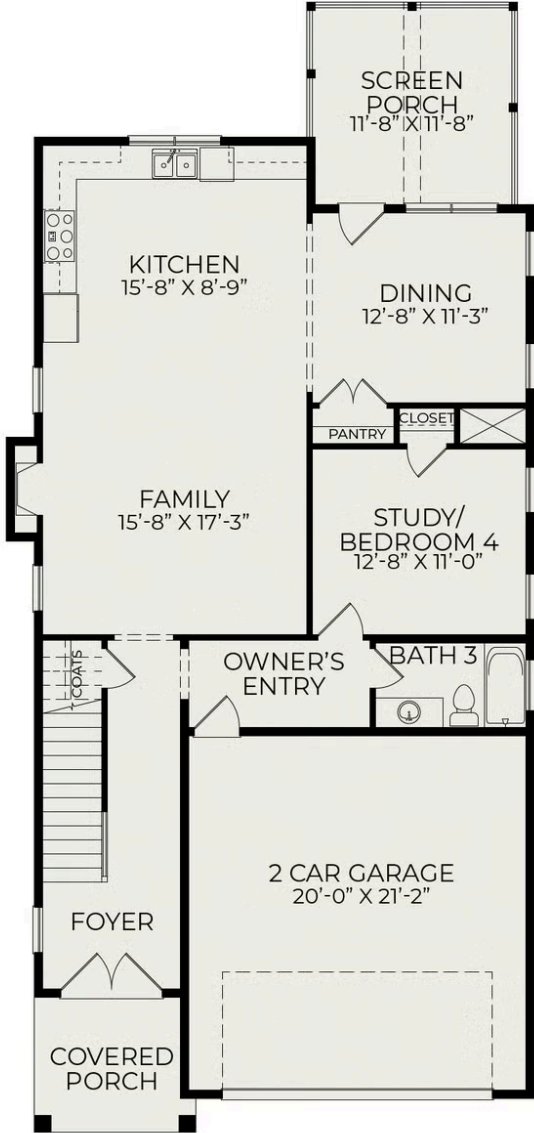

Meadowmont

Starting at \$584,000

Wendell Falls

3 Elevations Available

 4 bd

 3 ba

 2,623 sqft

The Meadowmont plan in Wendell Falls has three elevation styles: American Farmhouse, Craftsman, and Tudor. Please scroll down to view all elevation styles and their floorplan options.

Meadowmont Craftsman

Meadowmont Tudor

First Floor

Second Floor