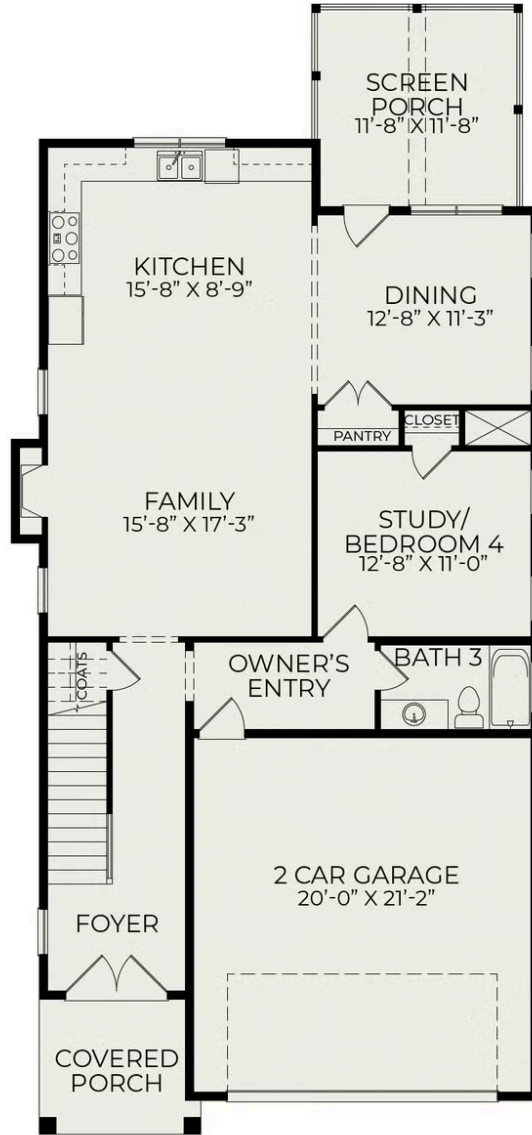

Meadowmont

Starting at \$584,000

Wendell Falls

3 Elevations Available

 4 bd

 3 ba

 2,623 sqft

The Meadowmont plan in Wendell Falls has three elevation styles: American Farmhouse, Craftsman, and Tudor. Please scroll down to view all elevation styles and their floorplan options.

Meadowmont Craftsman

Meadowmont Tudor

First Floor

Second Floor