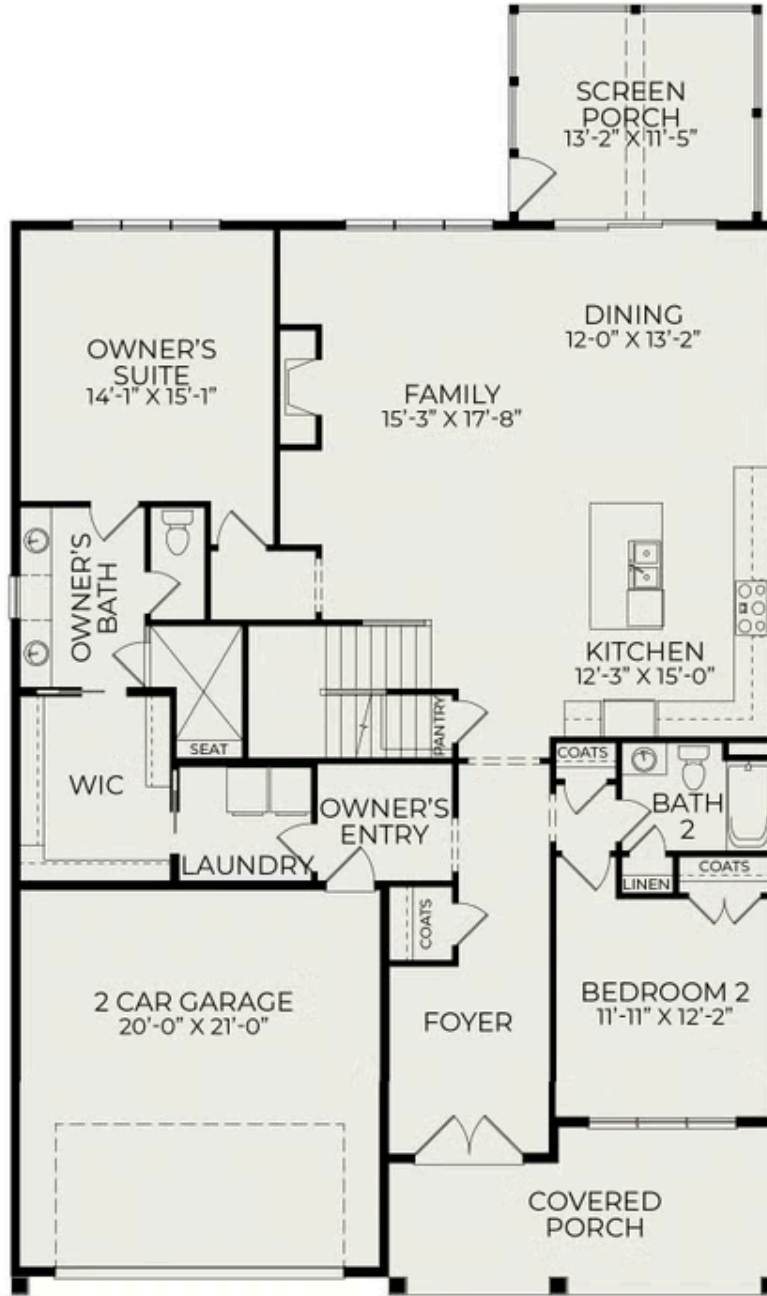

201 Wash Hollow Drive

\$759,000

2 Elevations Available

BEDROOMS: 4

BATHS: 3 full

SQFT: 3,008

COMMUNITY: Wendell Falls

FLOOR PLAN: Mayfair

back view

Mayfair Front Elevation

First Floor

Second Floor