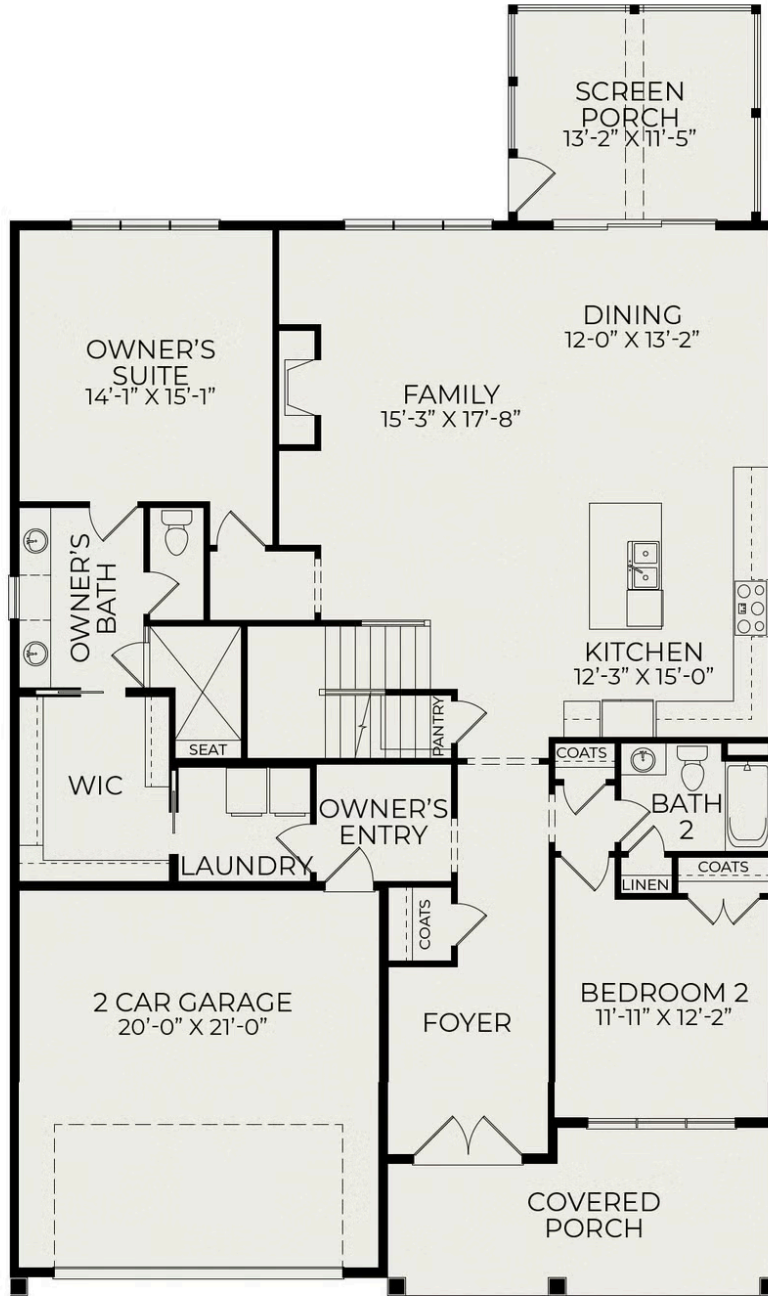

Mayfair

Starting at \$702,000

Wendell Falls

2 Elevations Available

 3 bd

 3 ba

 2,667 sqft

The Mayfair plan in Wendell Falls has two elevation styles: Lowcountry and Classic Cottage. Please scroll down to view all elevation styles and their floorplan options.

Mayfair Classic Cottage

Exterior

front view

First Floor

Second Floor