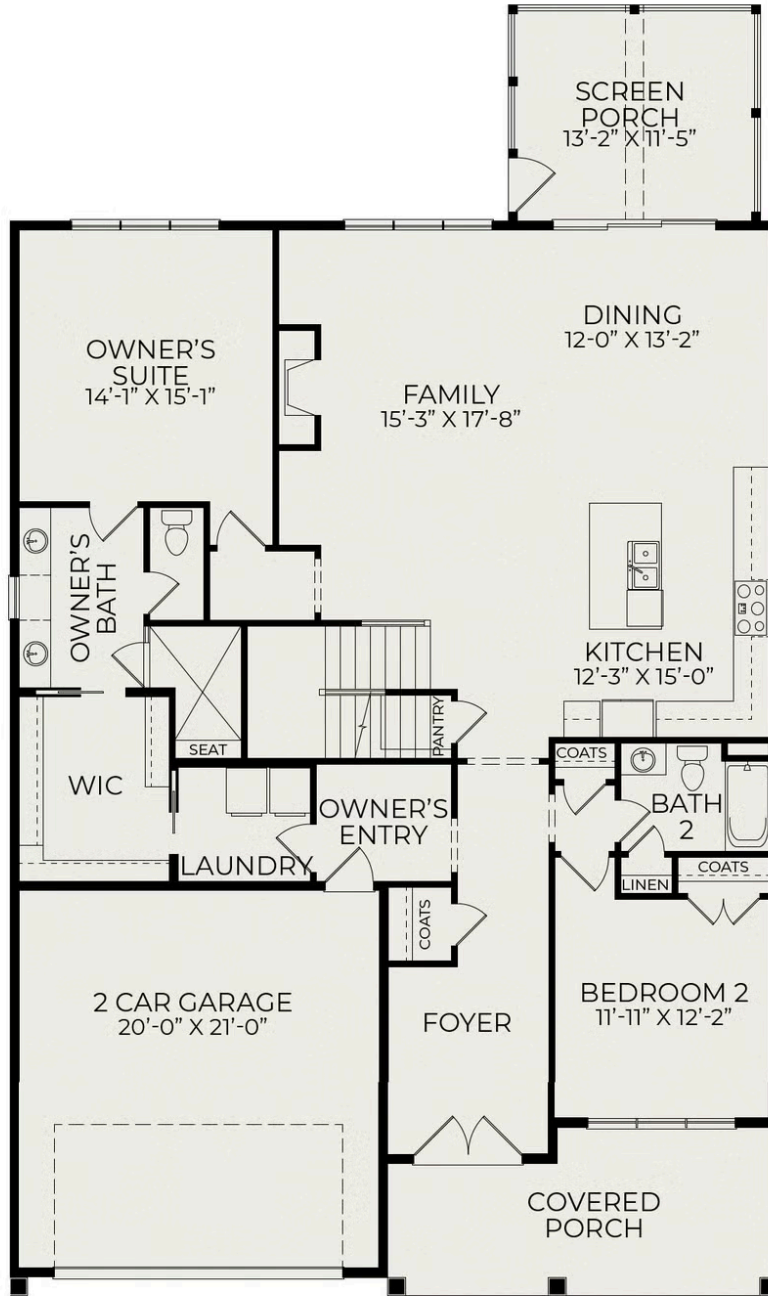

# Mayfair

**Starting at \$702,000**

Wendell Falls

**2 Elevations Available**

 3 bd

 3 ba

 2,667 sqft

The Mayfair plan in Wendell Falls has two elevation styles: Lowcountry and Classic Cottage. Please scroll down to view all elevation styles and their floorplan options.

Mayfair Classic Cottage

Exterior

front view

First Floor

Second Floor