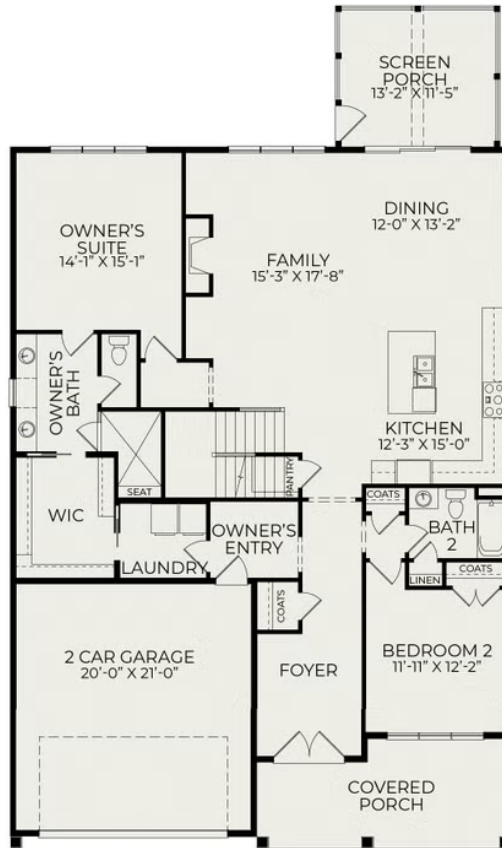

Mayfair

Starting at \$702,000

Wendell Falls

2 Elevations Available

 3 bd

 3 ba

 2,667 sqft

The Mayfair plan in Wendell Falls has two elevation styles: Lowcountry and Classic Cottage. Please scroll down to view all elevation styles and their floorplan options.

Mayfair Classic Cottage

Exterior

front view

First Floor

Second Floor