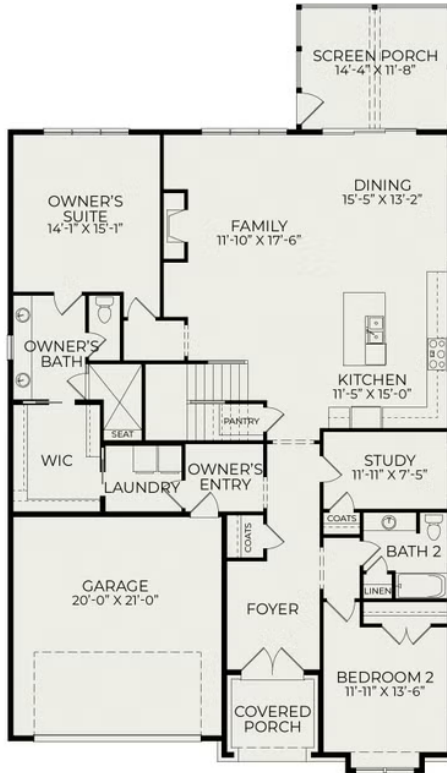

Mason English Cottage

Starting at \$736,250

Wendell Falls

1 Elevations Available

 4 bd

 3 ba

 3,065 sqft

First Floor

Second Floor