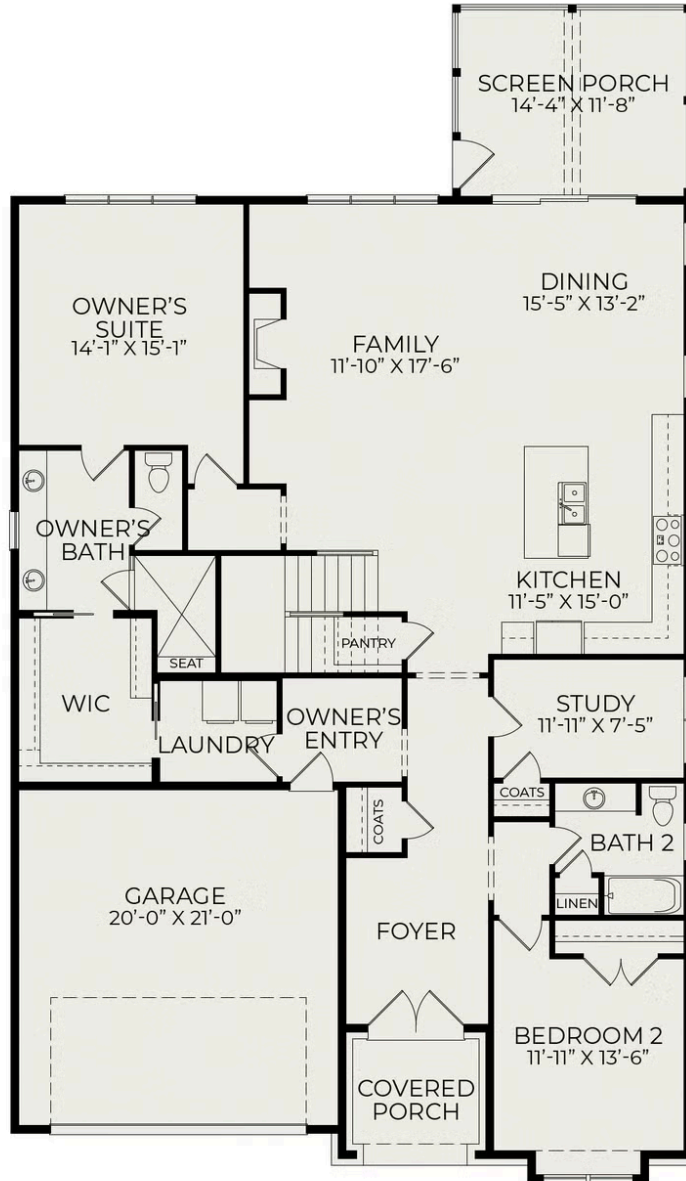

# Mason English Cottage

**Starting at \$736,250**

Wendell Falls

**1 Elevations Available**

 4 bd

 3 ba

 3,065 sqft

## First Floor

## Second Floor