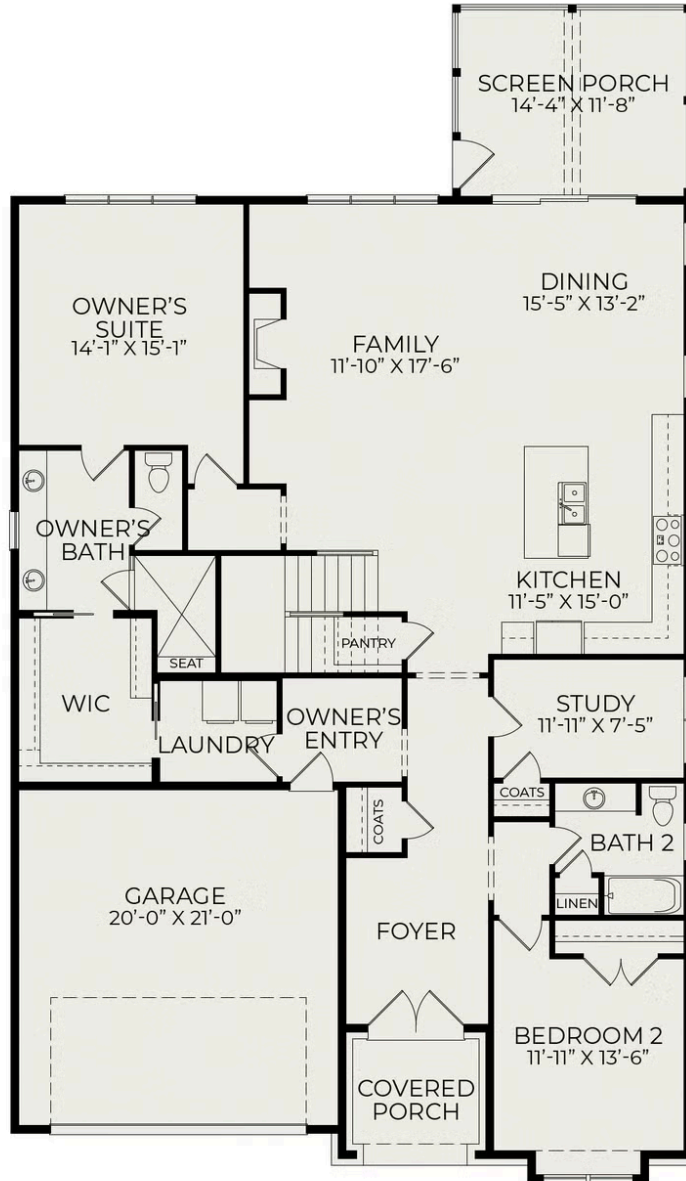

Mason English Cottage

Starting at \$736,250

Wendell Falls

1 Elevations Available

 4 bd

 3 ba

 3,065 sqft

First Floor

Second Floor