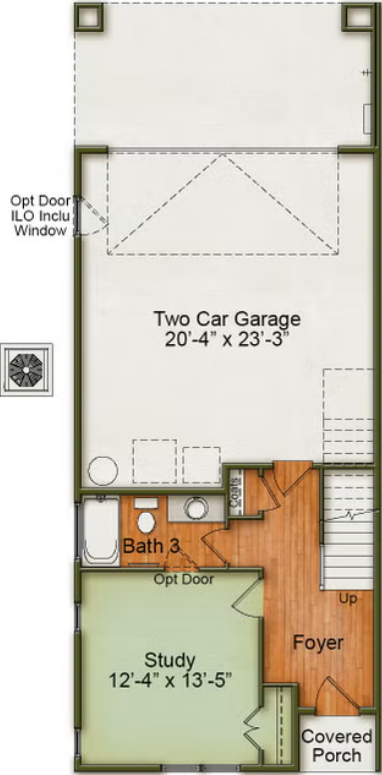

Manhattan

Starting at \$531,000

Wendell Falls

 **3 bd**

 **3.5 ba**

 **2,282 sqft**

Foyer

Study/Guest Bedroom

Study/Guest Bedroom

1st Floor

2nd Floor

3rd Floor