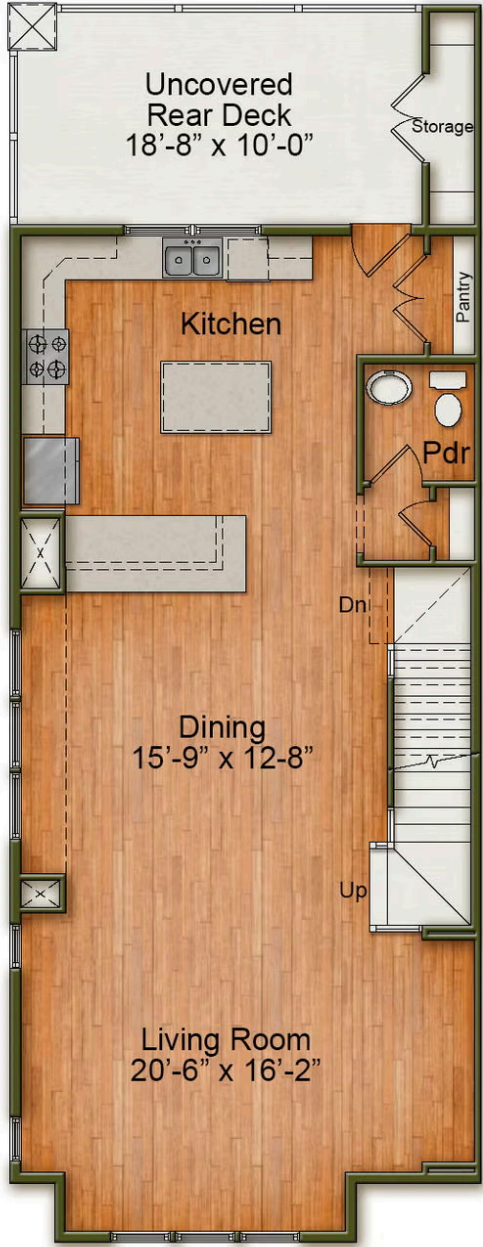

Manhattan

Starting at \$531,000

Wendell Falls

1 Elevations Available

 3 bd

 3.5 ba

 2,282 sqft

Foyer

Study/Guest Bedroom

Study/Guest Bedroom

1st Floor

2nd Floor

3rd Floor