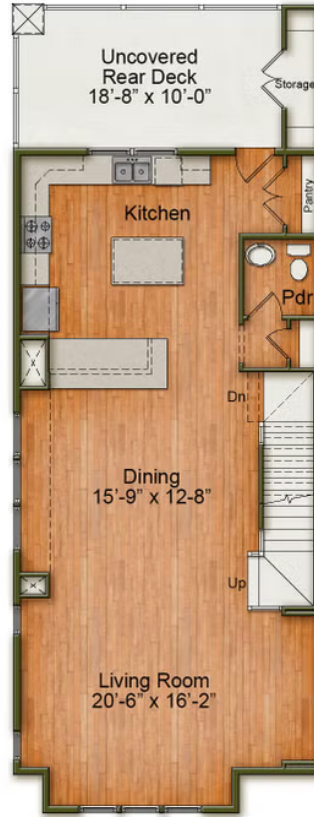

Manhattan

Starting at \$531,000

Wendell Falls

 **3 bd**

 **3.5 ba**

 **2,282 sqft**

Foyer

Study/Guest Bedroom

Study/Guest Bedroom

1st Floor

2nd Floor

3rd Floor