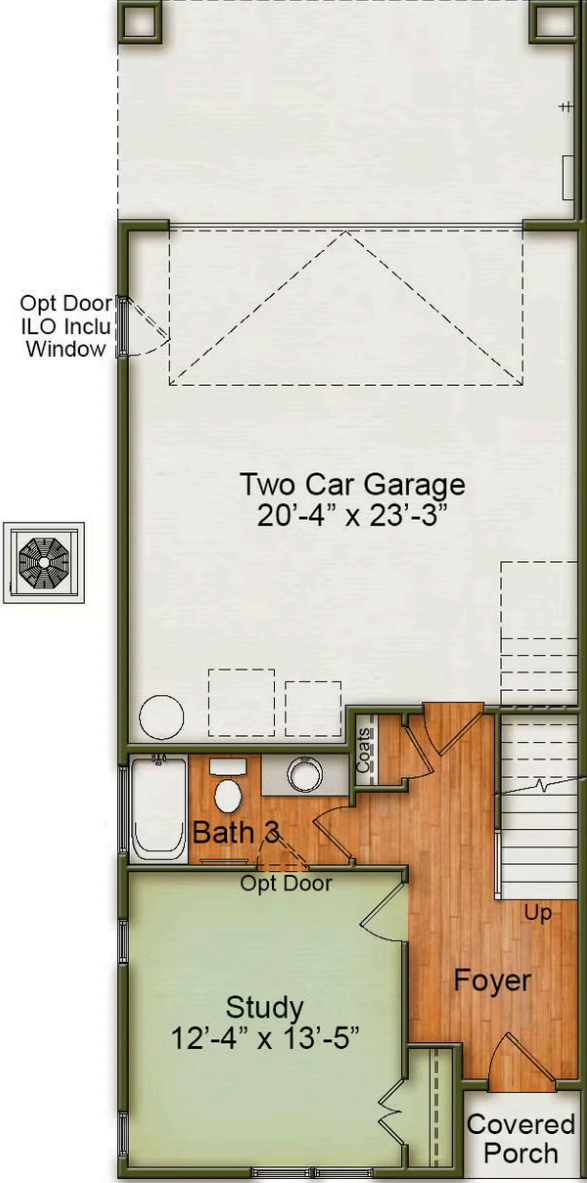

Manhattan

Starting at \$531,000

Wendell Falls

1 Elevations Available

 3 bd

 3.5 ba

 2,282 sqft

Foyer

Study/Guest Bedroom

Study/Guest Bedroom

1st Floor

2nd Floor

3rd Floor