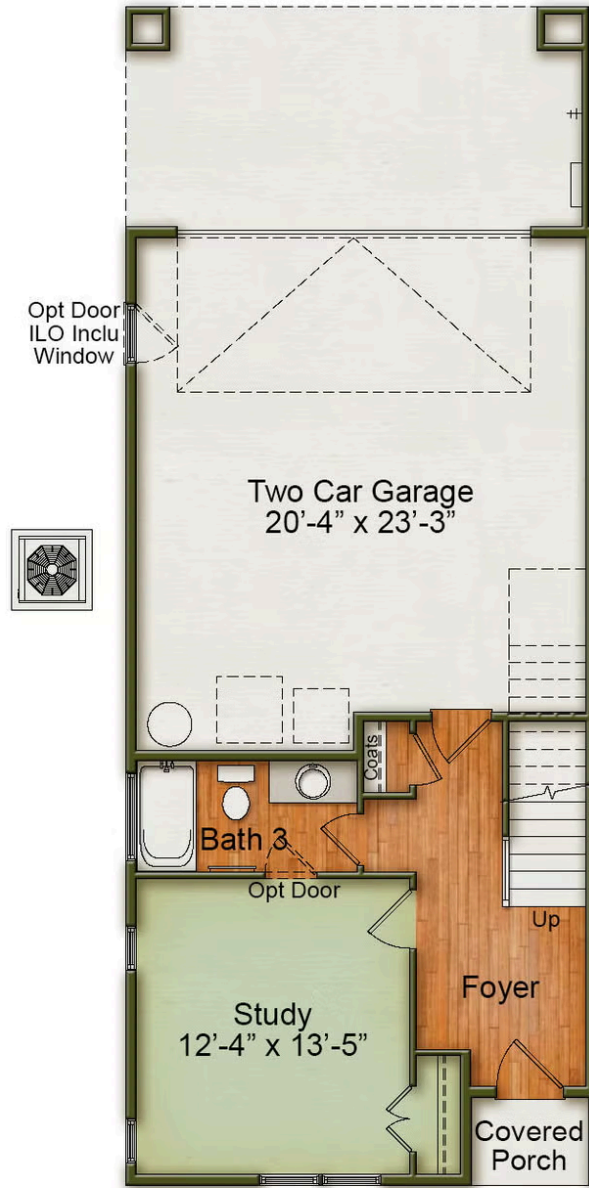

# Manhattan

**Starting at \$531,000**

Wendell Falls

**1 Elevations Available**

 3 bd

 3.5 ba

 2,282 sqft

Foyer

Study/Guest Bedroom

Study/Guest Bedroom

1st Floor

2nd Floor

3rd Floor