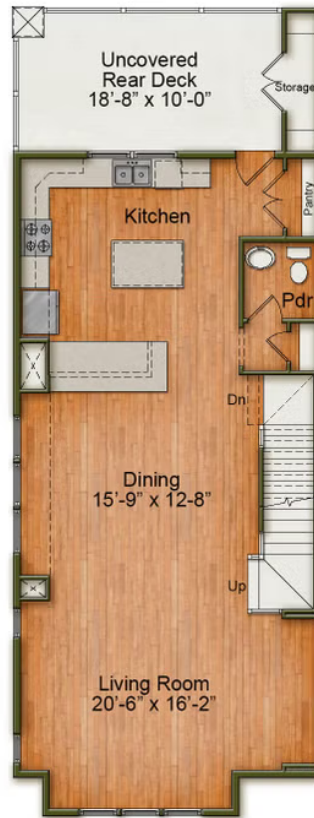

Manhattan

Starting at \$531,000

Wendell Falls

1 Elevations Available

 3 bd

 3.5 ba

 2,282 sqft

Foyer

Study/Guest Bedroom

Study/Guest Bedroom

1st Floor

2nd Floor

3rd Floor