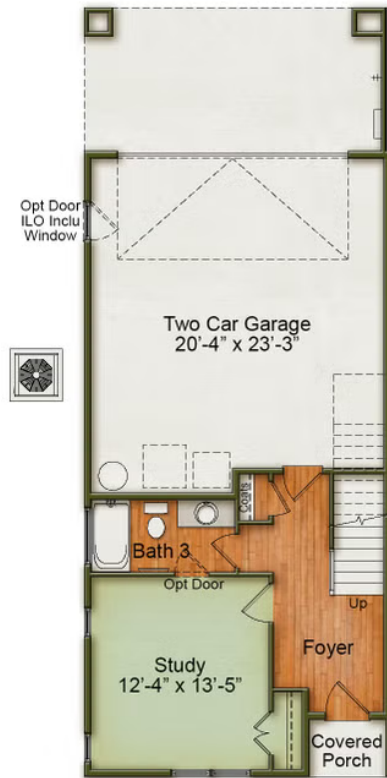

Manhattan

Starting at \$531,000

Wendell Falls

1 Elevations Available

 3 bd

 3.5 ba

 2,282 sqft

Foyer

Study/Guest Bedroom

Study/Guest Bedroom

1st Floor

2nd Floor

3rd Floor