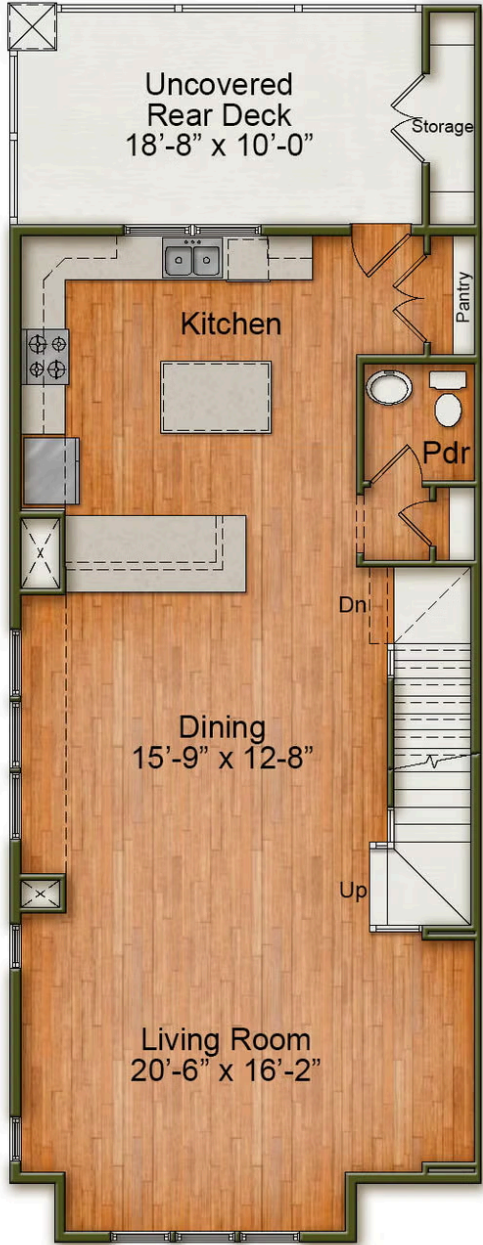

# Manhattan

**Starting at \$531,000**

Wendell Falls

**1 Elevations Available**

 3 bd

 3.5 ba

 2,282 sqft

Foyer

Study/Guest Bedroom

Study/Guest Bedroom

1st Floor

2nd Floor

3rd Floor