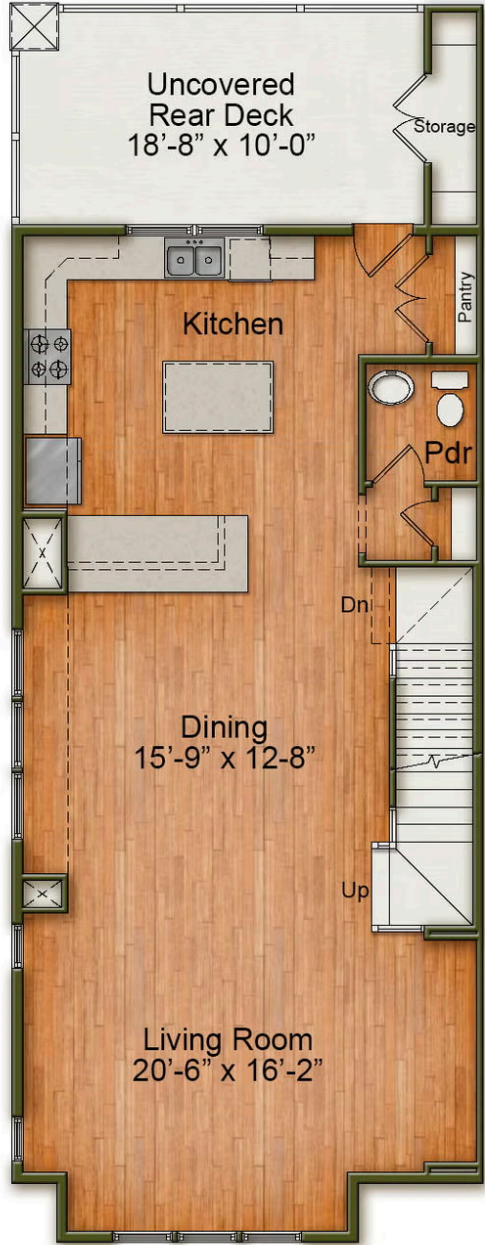

Manhattan

Starting at \$531,000

Wendell Falls

1 Elevations Available

 3 bd

 3.5 ba

 2,282 sqft

Foyer

Study/Guest Bedroom

Study/Guest Bedroom

1st Floor

2nd Floor

3rd Floor