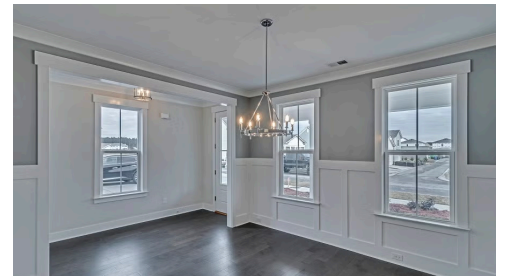

## 112 Bearwallow Forest Way

**\$618,000**

**1 Elevations Available**

**BEDROOMS: 4**

**BATHS: 2 full, 1 half**

**SQFT: 2,431**

**COMMUNITY: Wendell Falls**

**FLOOR PLAN: Magnolia II**

The Magnolia plan in Wendell Falls is a 3 bedroom, 2.5 bathroom home.

Example of Similar Completed  
Home