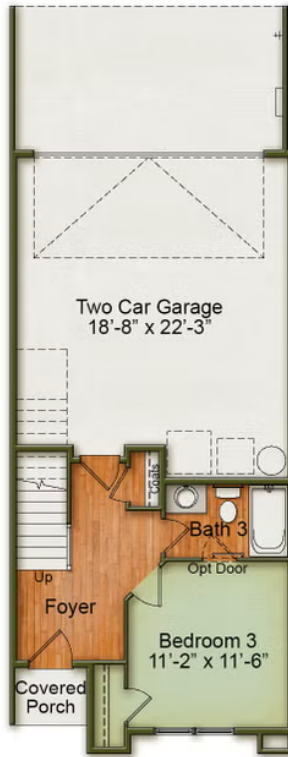

# Lincoln

**Starting at \$482,000**

Wendell Falls

**1 Elevations Available**

 3 bd

 3.5 ba

 1,937 sqft

Exterior

Entrance

1st Floor Bed/Study

## 1st Floor

### 3rd Floor