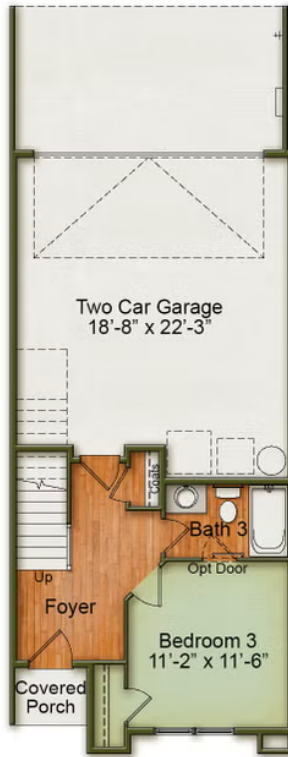

Lincoln

Starting at \$482,000

Wendell Falls

 3 bd

 3.5 ba

 1,937 sqft

Exterior

Entrance

1st Floor Bed/Study

1st Floor

2nd Floor

3rd Floor