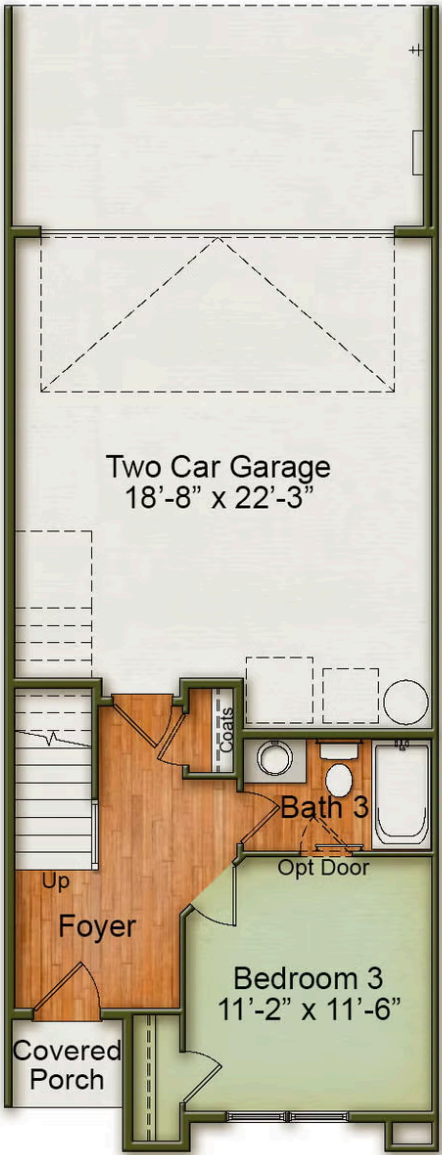

# Lincoln

**Starting at \$482,000**

Wendell Falls

**1 Elevations Available**

 3 bd

 3.5 ba

 1,937 sqft

Exterior

Entrance

1st Floor Bed/Study

1st Floor

2nd Floor

3rd Floor