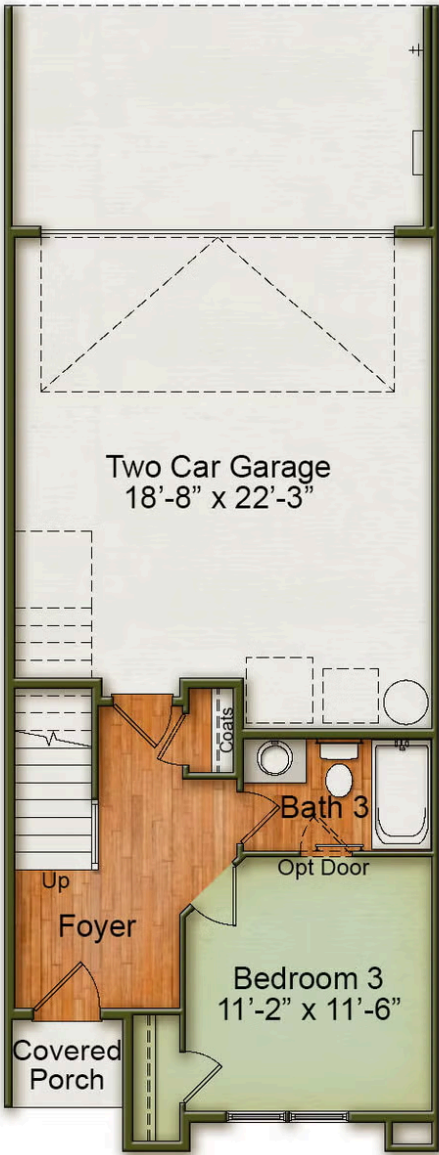

Lincoln

Starting at \$482,000

Wendell Falls

1 Elevations Available

 3 bd

 3.5 ba

 1,937 sqft

Exterior

Entrance

1st Floor Bed/Study

1st Floor

2nd Floor

3rd Floor