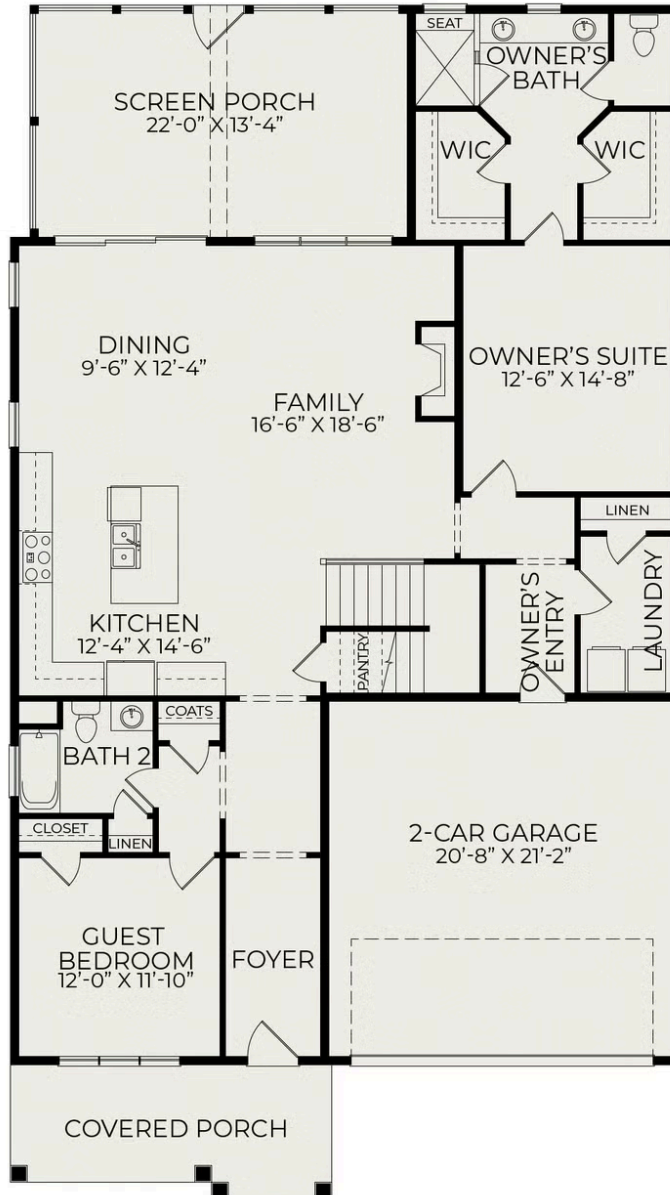

Harper

Starting at \$685,500

Wendell Falls

1 Elevations Available

 3 bd

 3 ba

 2,792 sqft

The Mayfair plan in Wendell Falls has one elevation style: American Farmhouse. Please scroll down to view all floorplan options.

Exterior Rendering

Foyer

Study

First Floor

Second Floor