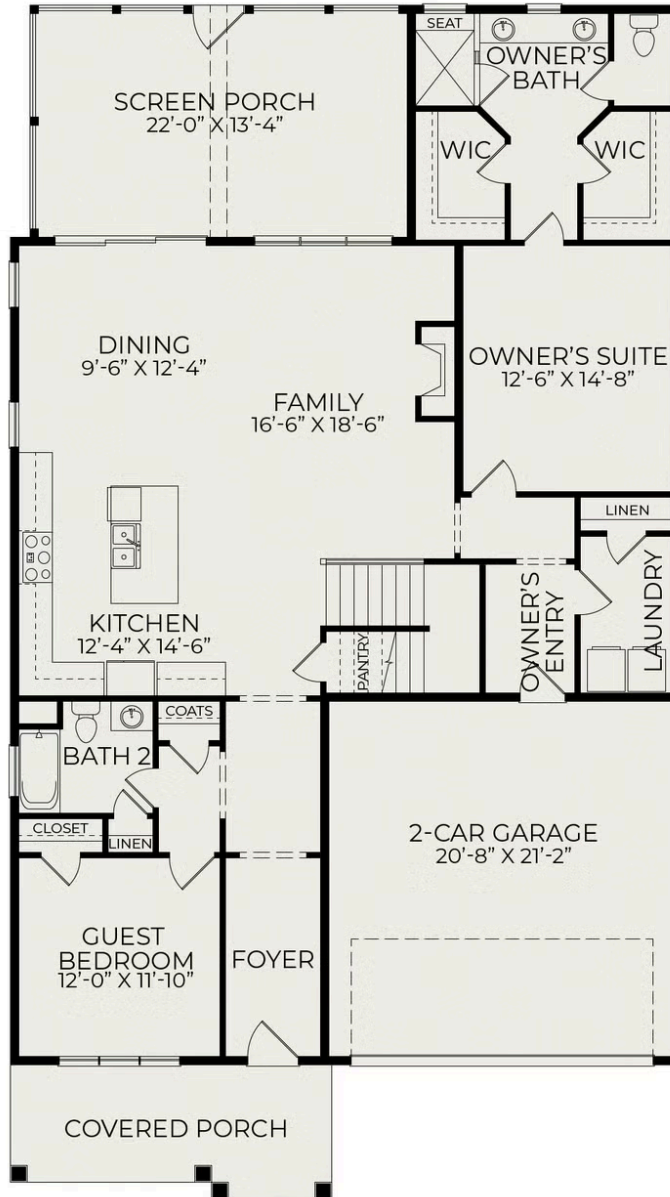

Harper

Starting at \$685,500

Wendell Falls

1 Elevations Available

 3 bd

 3 ba

 2,792 sqft

The Mayfair plan in Wendell Falls has one elevation style: American Farmhouse. Please scroll down to view all floorplan options.

Exterior Rendering

Foyer

Study

First Floor

Second Floor