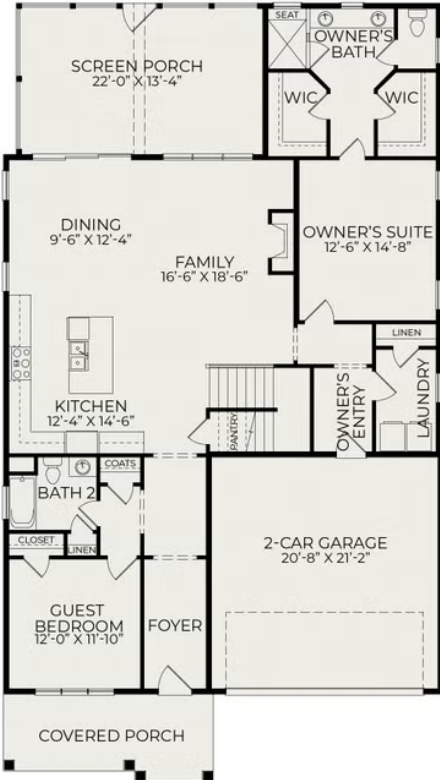

Harper

Starting at \$685,500

Wendell Falls

1 Elevations Available

 3 bd

 3 ba

 2,792 sqft

The Mayfair plan in Wendell Falls has one elevation style: American Farmhouse. Please scroll down to view all floorplan options.

Exterior Rendering

Foyer

Study

First Floor

Second Floor