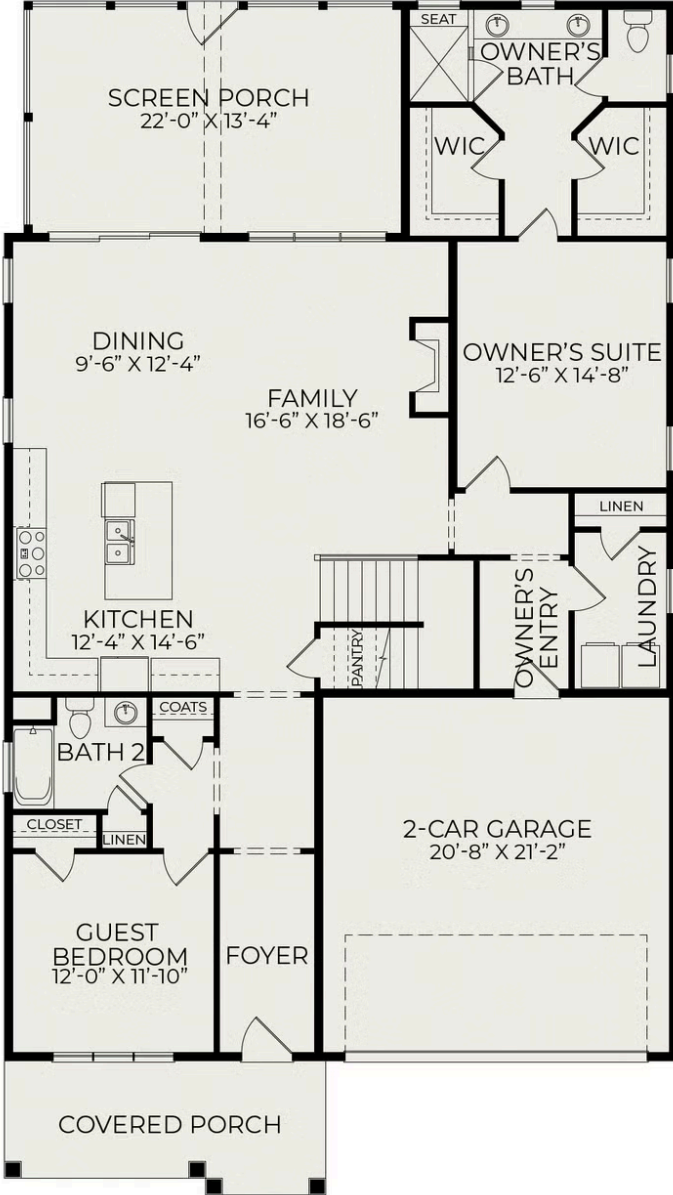

Harper

Starting at \$685,500

Wendell Falls

1 Elevations Available

 3 bd

 3 ba

 2,792 sqft

The Mayfair plan in Wendell Falls has one elevation style: American Farmhouse. Please scroll down to view all floorplan options.

Exterior Rendering

Foyer

Study

First Floor

Second Floor