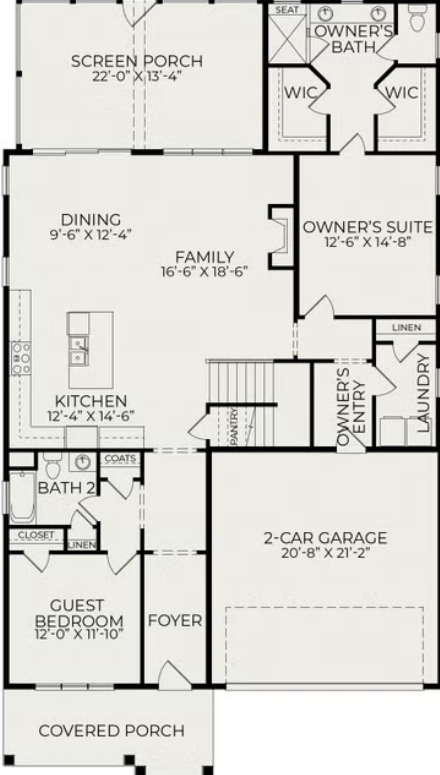

Harper

Starting at \$685,500

Wendell Falls

1 Elevations Available

 3 bd

 3 ba

 2,792 sqft

The Mayfair plan in Wendell Falls has one elevation style: American Farmhouse. Please scroll down to view all floorplan options.

Exterior Rendering

Foyer

Study

First Floor

Second Floor