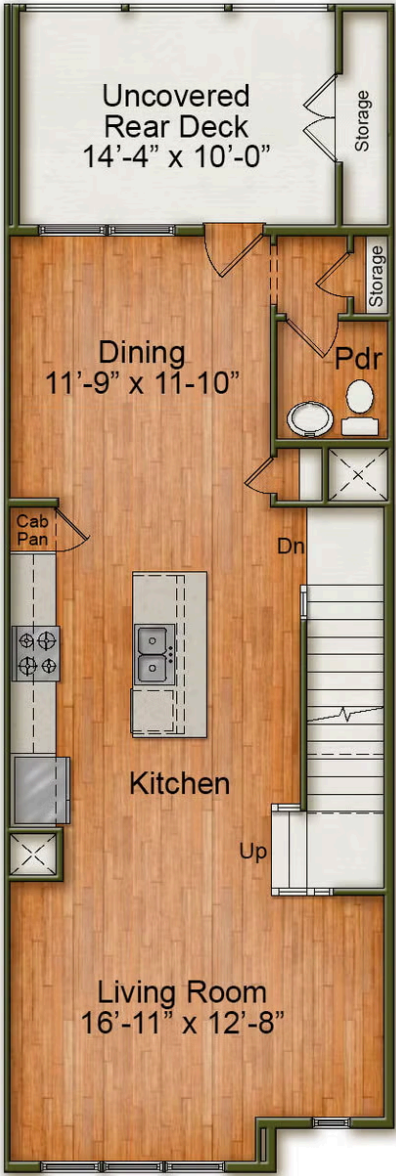

Greenwich

Starting at \$469,000

Wendell Falls

1 Elevations Available

 3 bd

 3.5 ba

 1,830 sqft

1st Floor

2nd Floor

3rd Floor