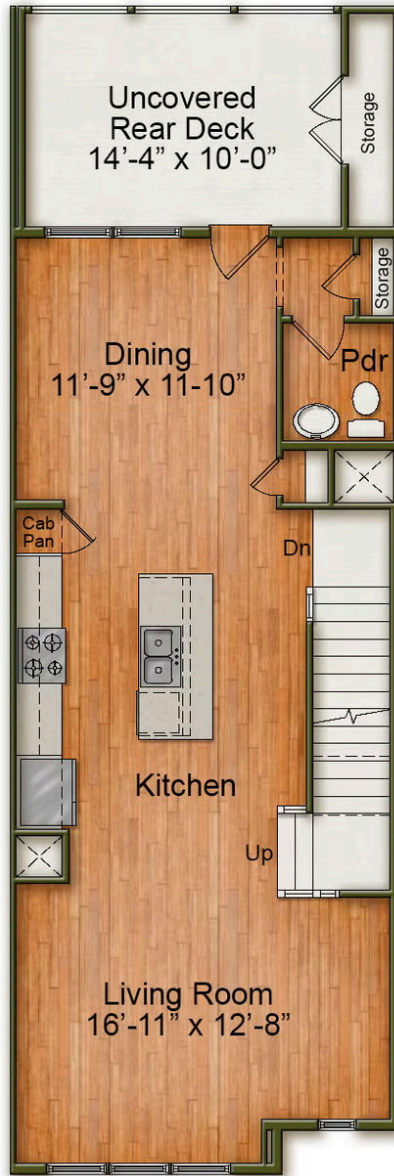

Greenwich

Starting at \$469,000

Wendell Falls

1 Elevations Available

 3 bd

 3.5 ba

 1,830 sqft

1st Floor

2nd Floor

3rd Floor