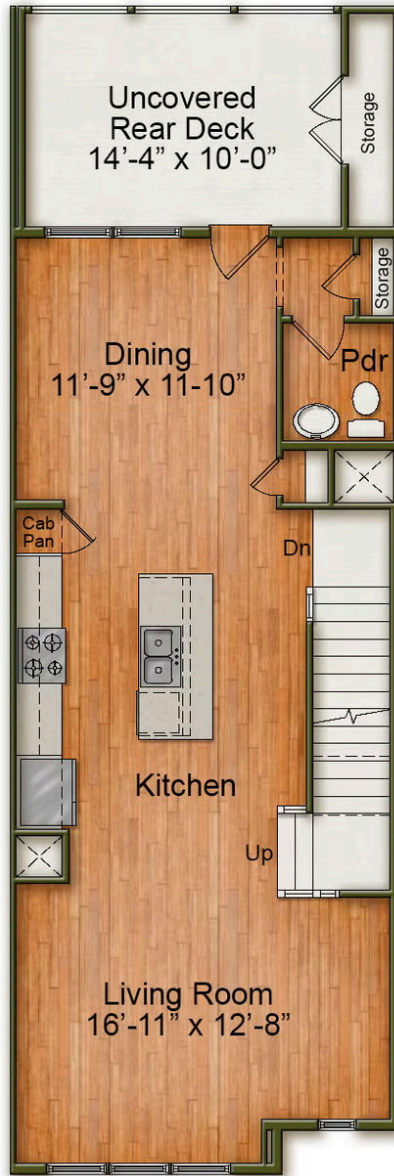

# Greenwich

**Starting at \$469,000**

Wendell Falls

**1 Elevations Available**

 3 bd

 3.5 ba

 1,830 sqft

1st Floor

2nd Floor

3rd Floor