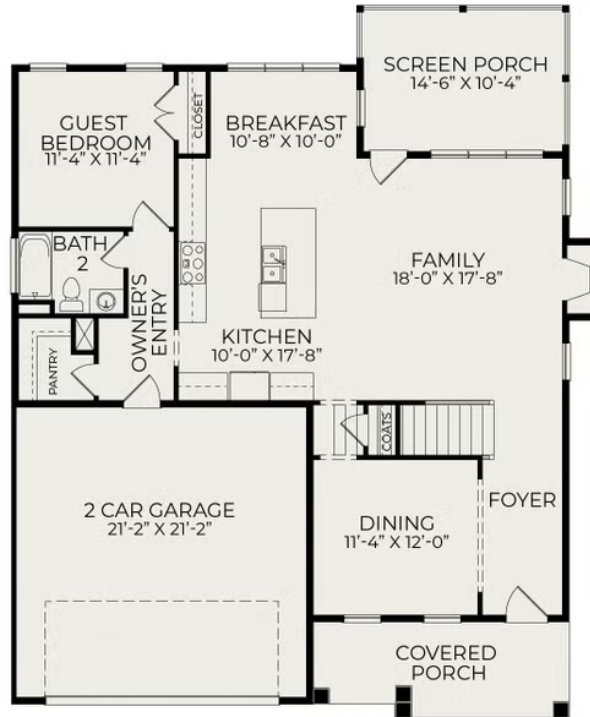

Fairfield

Starting at \$669,750

Wendell Falls

3 Elevations Available

 4 bd

 3 ba

 2,629 sqft

The Fairfield plan in Wendell Falls has three elevation styles: American Farmhouse, Craftsman, and Tudor. Please scroll down to view all elevation styles and their floorplan options.

Fairfield Tudor

Fairfield American Farmhouse

Exterior

First Floor

Second Floor