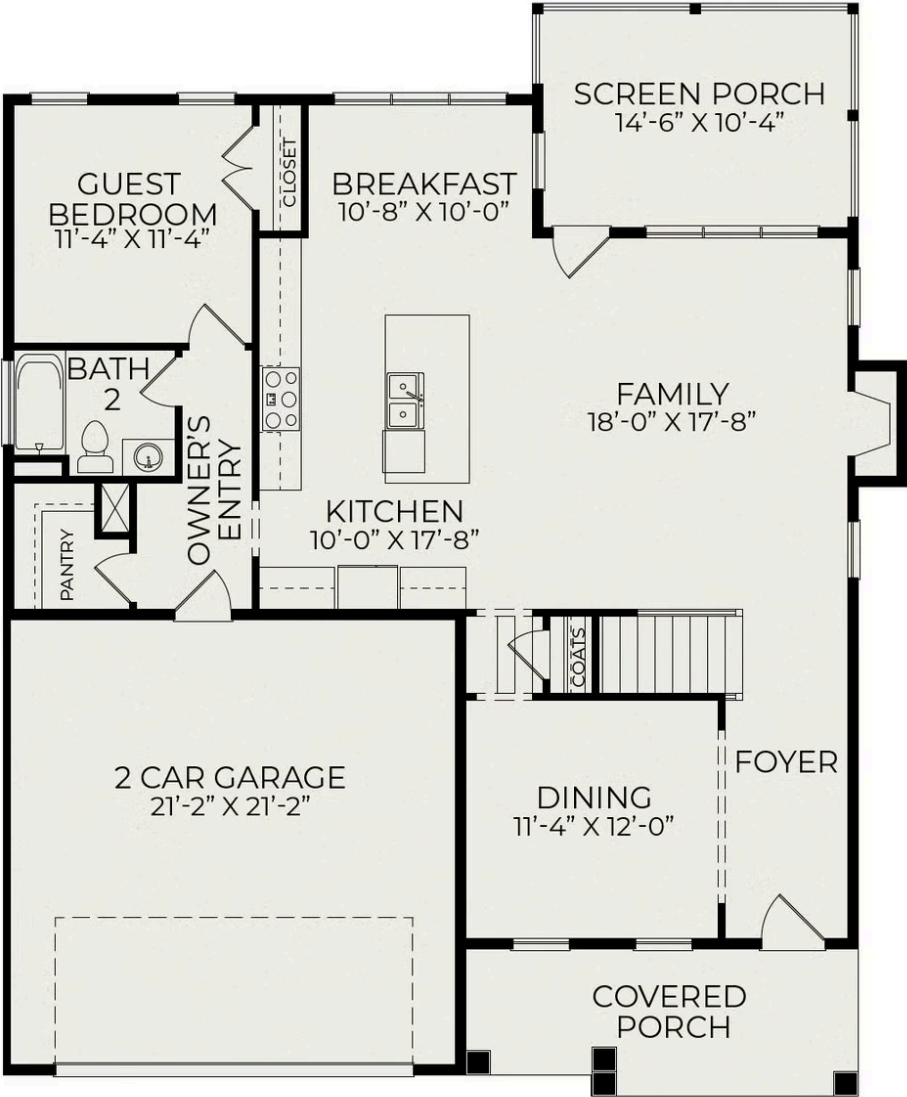

Fairfield

Starting at \$669,750

Wendell Falls

3 Elevations Available

 4 bd

 3 ba

 2,629 sqft

The Fairfield plan in Wendell Falls has three elevation styles: American Farmhouse, Craftsman, and Tudor. Please scroll down to view all elevation styles and their floorplan options.

Fairfield Tudor

Fairfield American Farmhouse

Exterior

First Floor

Second Floor