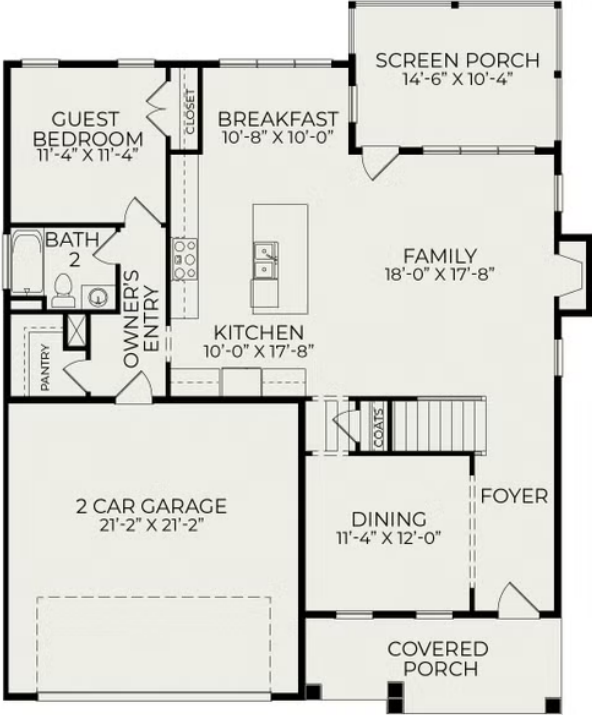

# Fairfield

**Starting at \$669,750**

Wendell Falls

**3 Elevations Available**

 4 bd

 3 ba

 2,629 sqft

The Fairfield plan in Wendell Falls has three elevation styles: American Farmhouse, Craftsman, and Tudor. Please scroll down to view all elevation styles and their floorplan options.

Fairfield Tudor

Fairfield American Farmhouse

Exterior

First Floor

Second Floor