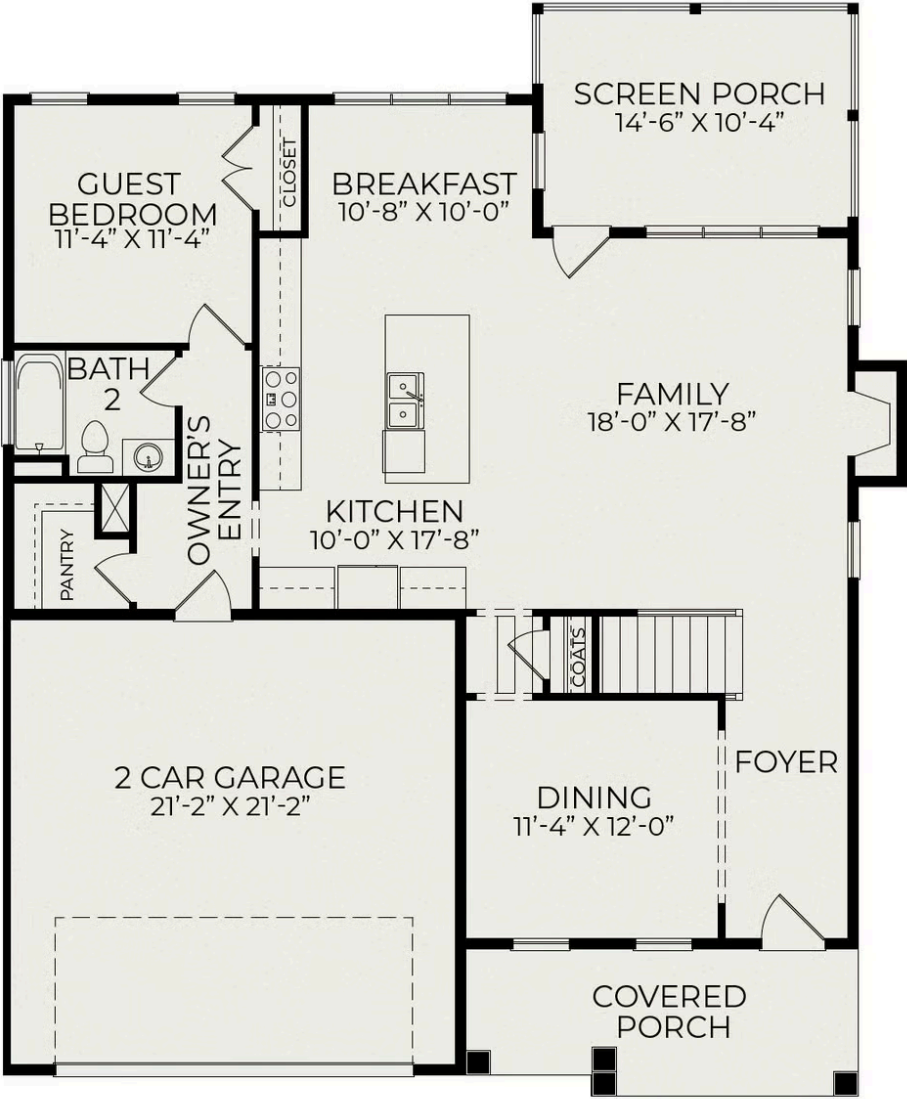

Fairfield

Starting at \$669,750

Wendell Falls

3 Elevations Available

 4 bd

 3 ba

 2,629 sqft

The Fairfield plan in Wendell Falls has three elevation styles: American Farmhouse, Craftsman, and Tudor. Please scroll down to view all elevation styles and their floorplan options.

Fairfield Tudor

Fairfield American Farmhouse

Exterior

First Floor

Second Floor