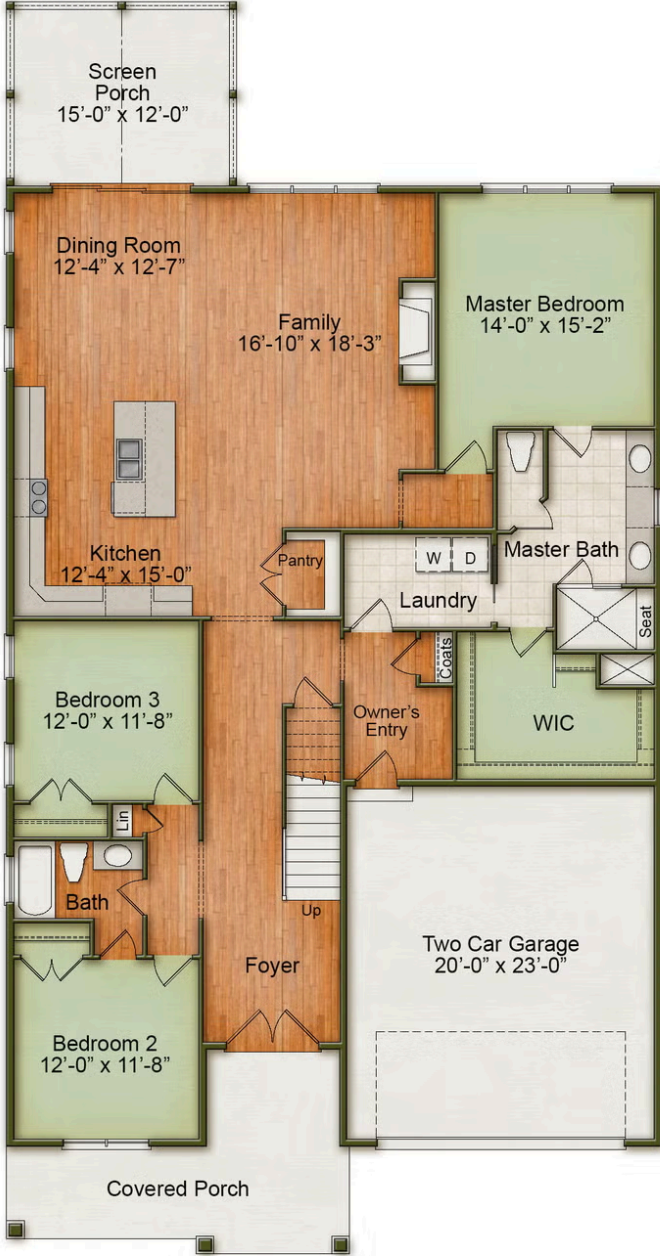

# Concord

**Starting at \$688,000**

Wendell Falls

**5 Elevations Available**

 3 bd

 3 ba

 2,622 sqft

The Concord plan in Wendell Falls has nine elevation styles: Classic Cottage, Classic Cottage II, American Farmhouse, American Farmhouse II, American Farmhouse III, Modern Farmhouse, Craftsman, Cape Cod, and Tudor. Please scroll down to view additional elevations and their floorplan options.

Concord Craftsman

Concord Cape Cod

Concord American Farmhouse

First Floor

Second Floor