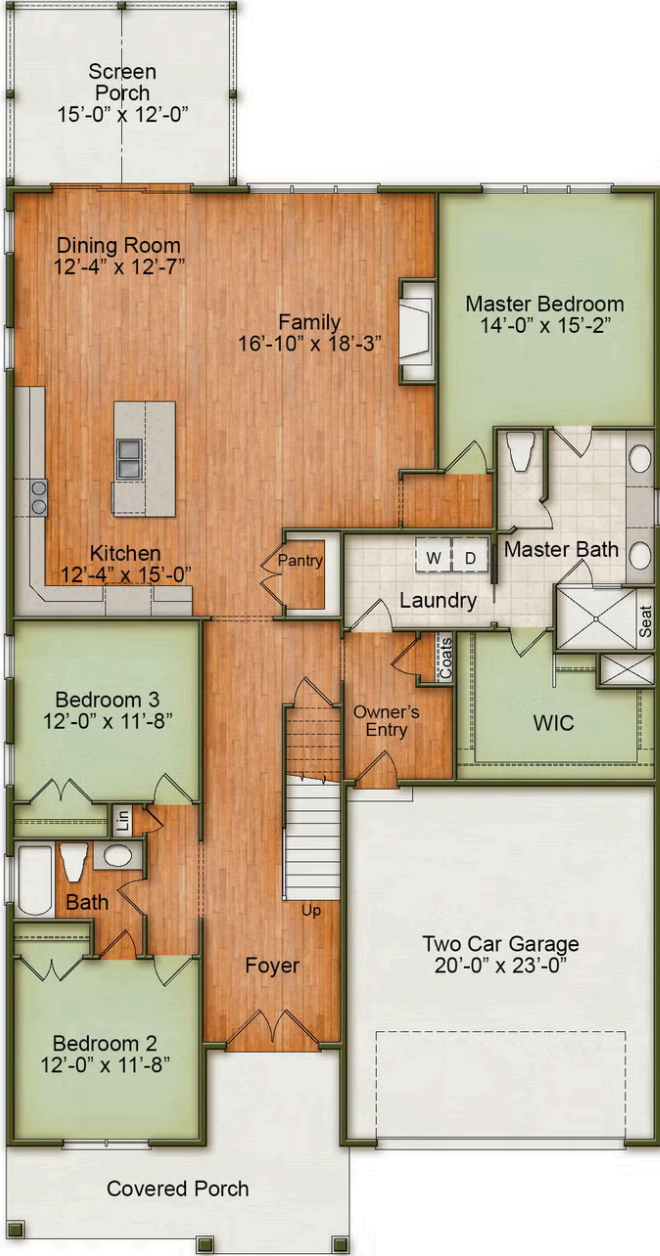

Concord

Starting at \$688,000

Wendell Falls

5 Elevations Available

 3 bd

 3 ba

 2,622 sqft

The Concord plan in Wendell Falls has nine elevation styles: Classic Cottage, Classic Cottage II, American Farmhouse, American Farmhouse II, American Farmhouse III, Modern Farmhouse, Craftsman, Cape Cod, and Tudor. Please scroll down to view additional elevations and their floorplan options.

Concord Craftsman

Concord Cape Cod

Concord American Farmhouse

First Floor

Second Floor