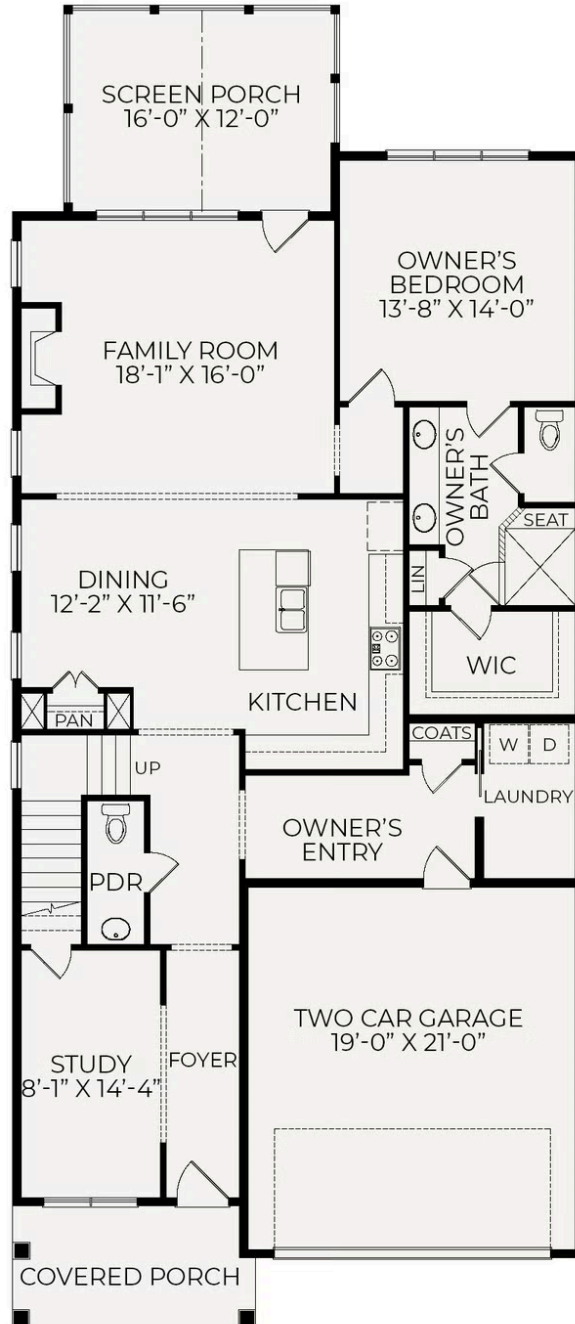

Columbia

Starting at \$577,500

Wendell Falls

3 Elevations Available

 3 bd

 2.5 ba

 2,430 sqft

The Columbia plan in Wendell Falls has three elevation styles: American Farmhouse, Craftsman, and Modern Farmhouse. Please scroll down to view all elevations and their floorplan options.

Columbia Craftsman

Columbia Modern Farmhouse

First Floor

Second Floor