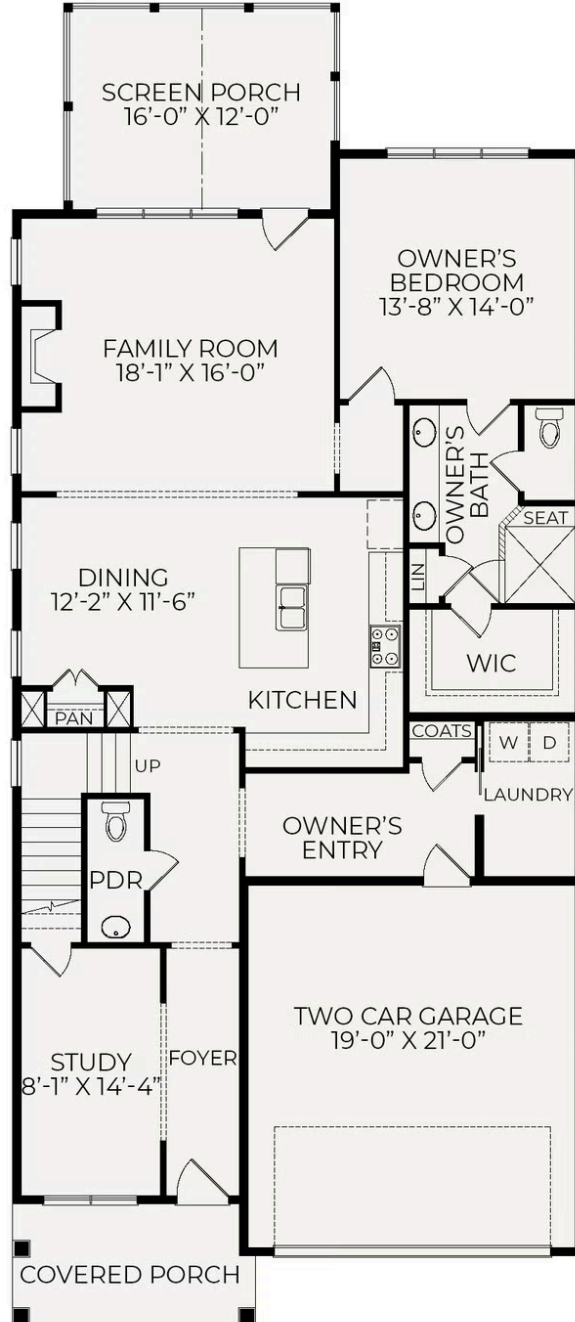

# Columbia

**Starting at \$577,500**

Wendell Falls

**3 Elevations Available**

 3 bd

 2.5 ba

 2,430 sqft

The Columbia plan in Wendell Falls has three elevation styles: American Farmhouse, Craftsman, and Modern Farmhouse. Please scroll down to view all elevations and their floorplan options.

Columbia Craftsman

Columbia Modern Farmhouse

First Floor

Second Floor