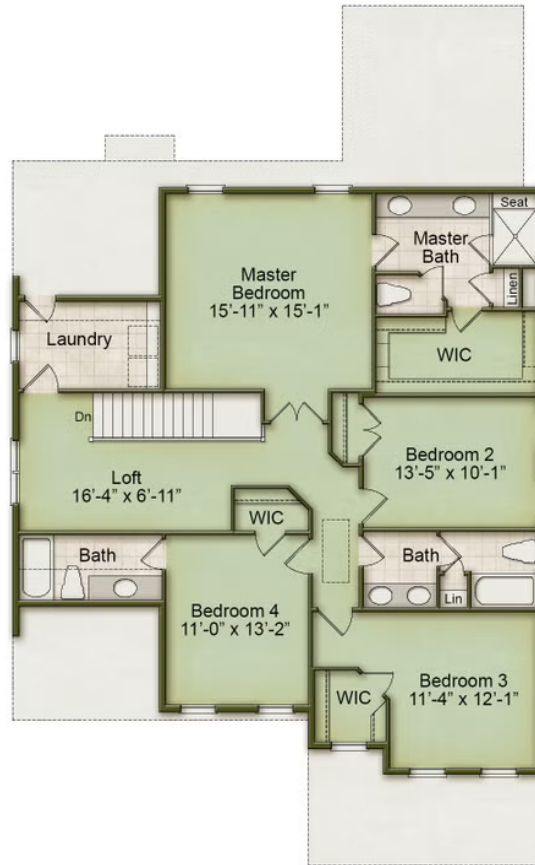

# Carmichael

**Starting at \$689,000**

Wendell Falls

**2 Elevations Available**

 4 bd

 3.5 ba

 2,797 sqft

## Carmichael 1st Floor

## Carmichael 2nd Floor

## Carmichael 3rd Floor