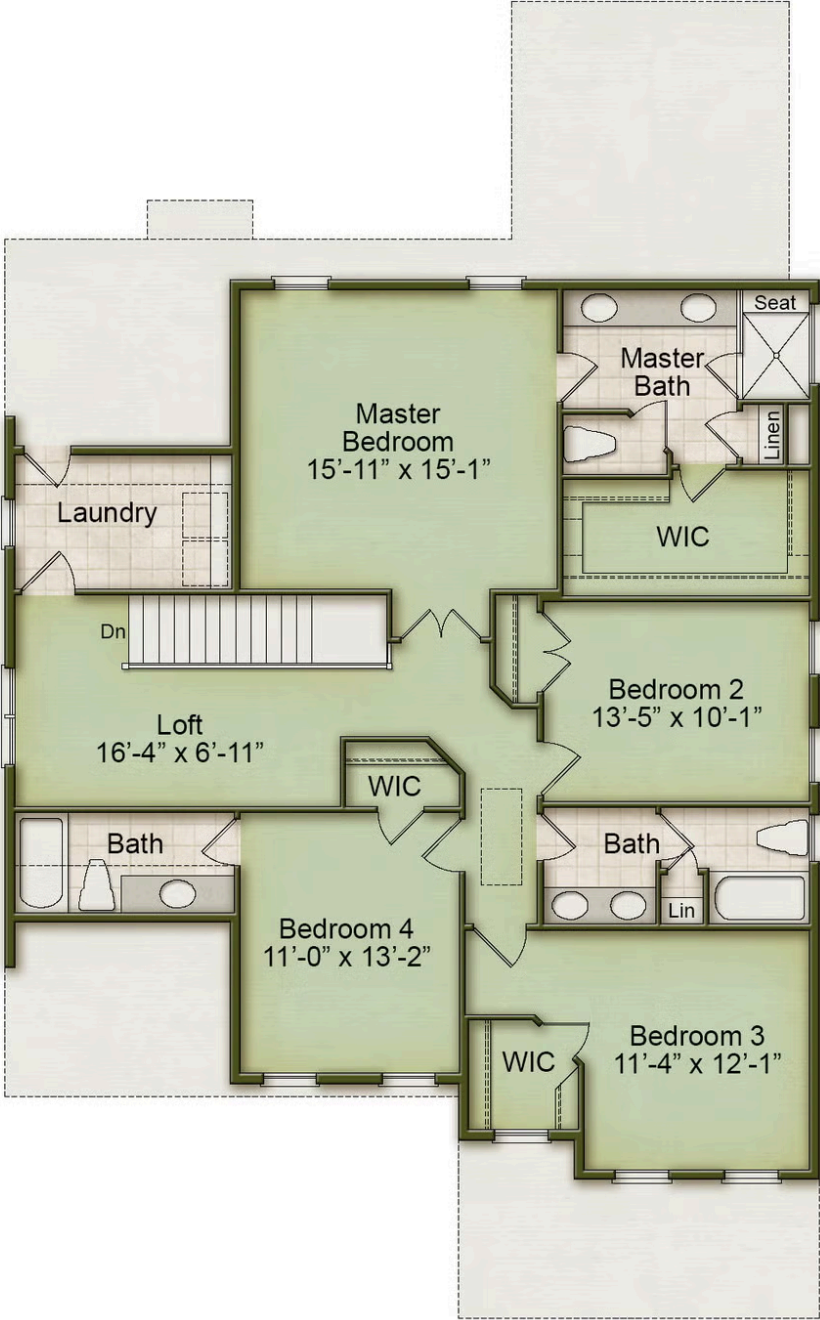

# Carmichael

**Starting at \$689,000**

Wendell Falls

**2 Elevations Available**

 4 bd

 3.5 ba

 2,797 sqft

Carmichael 1st Floor

Carmichael 2nd Floor

Carmichael 3rd Floor