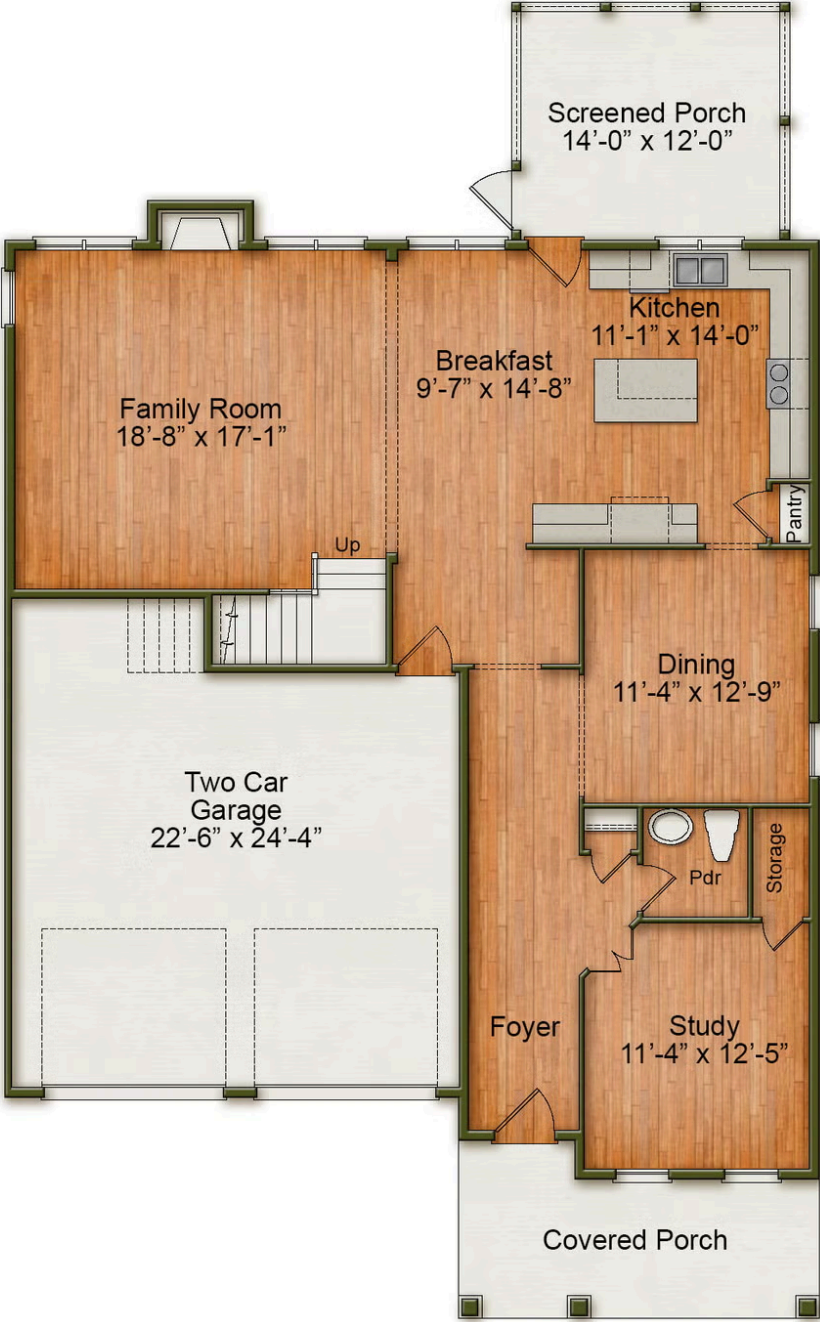

# Carmichael

**Starting at \$689,000**

Wendell Falls

**2 Elevations Available**

 4 bd

 3.5 ba

 2,797 sqft

Carmichael 1st Floor

Carmichael 2nd Floor

Carmichael 3rd Floor