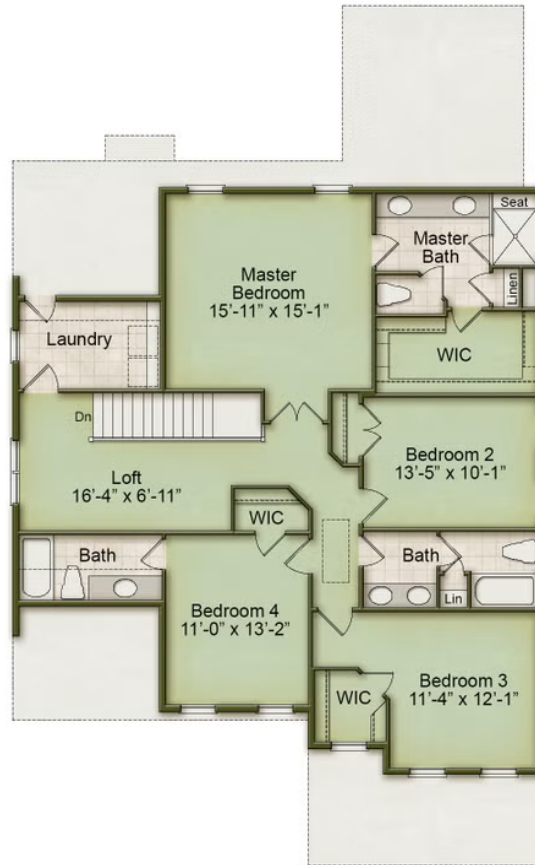

Carmichael

Starting at \$689,000

Wendell Falls

2 Elevations Available

 4 bd

 3.5 ba

 2,797 sqft

Carmichael 1st Floor

Carmichael 2nd Floor

Carmichael 3rd Floor