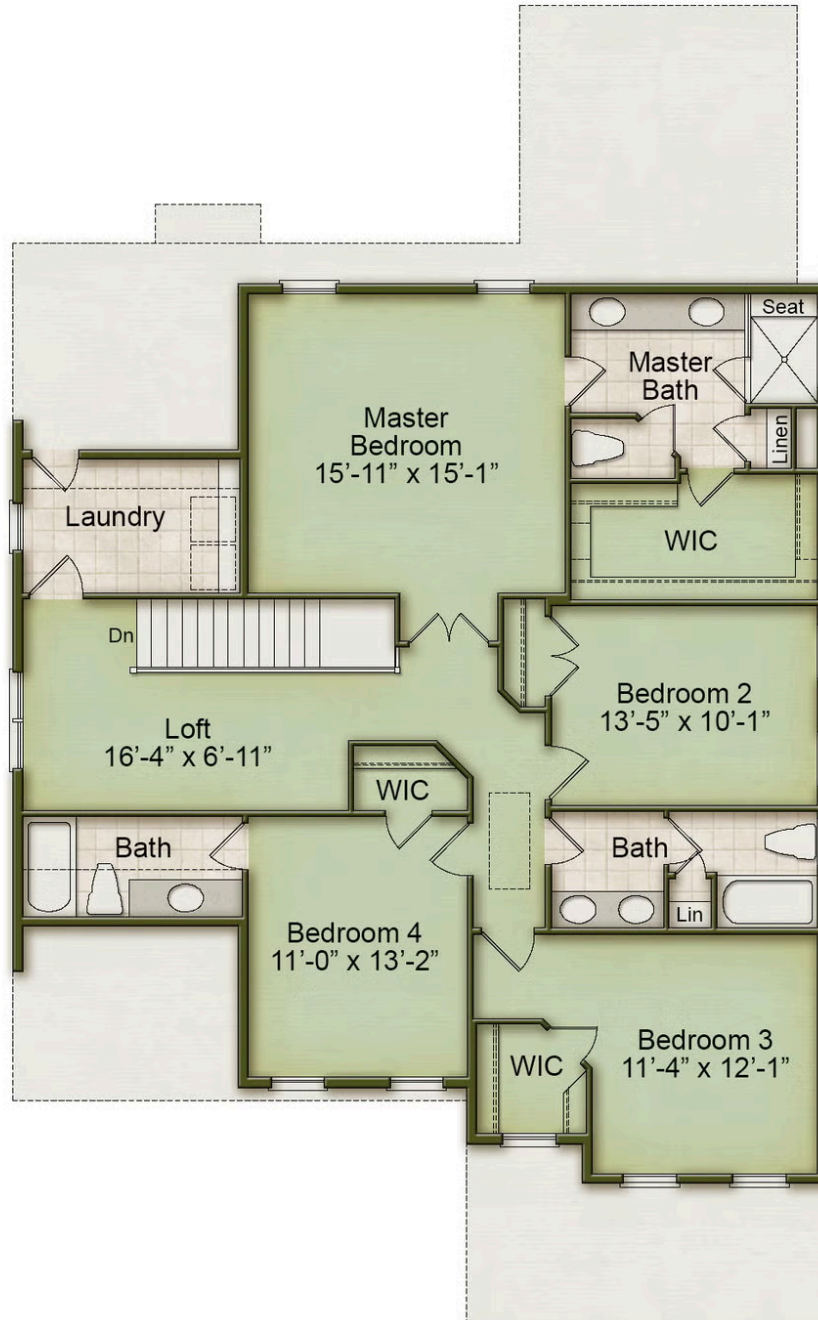

Carmichael

Starting at \$689,000

Wendell Falls

2 Elevations Available

 4 bd

 3.5 ba

 2,797 sqft

Carmichael 1st Floor

Carmichael 2nd Floor

Carmichael 3rd Floor