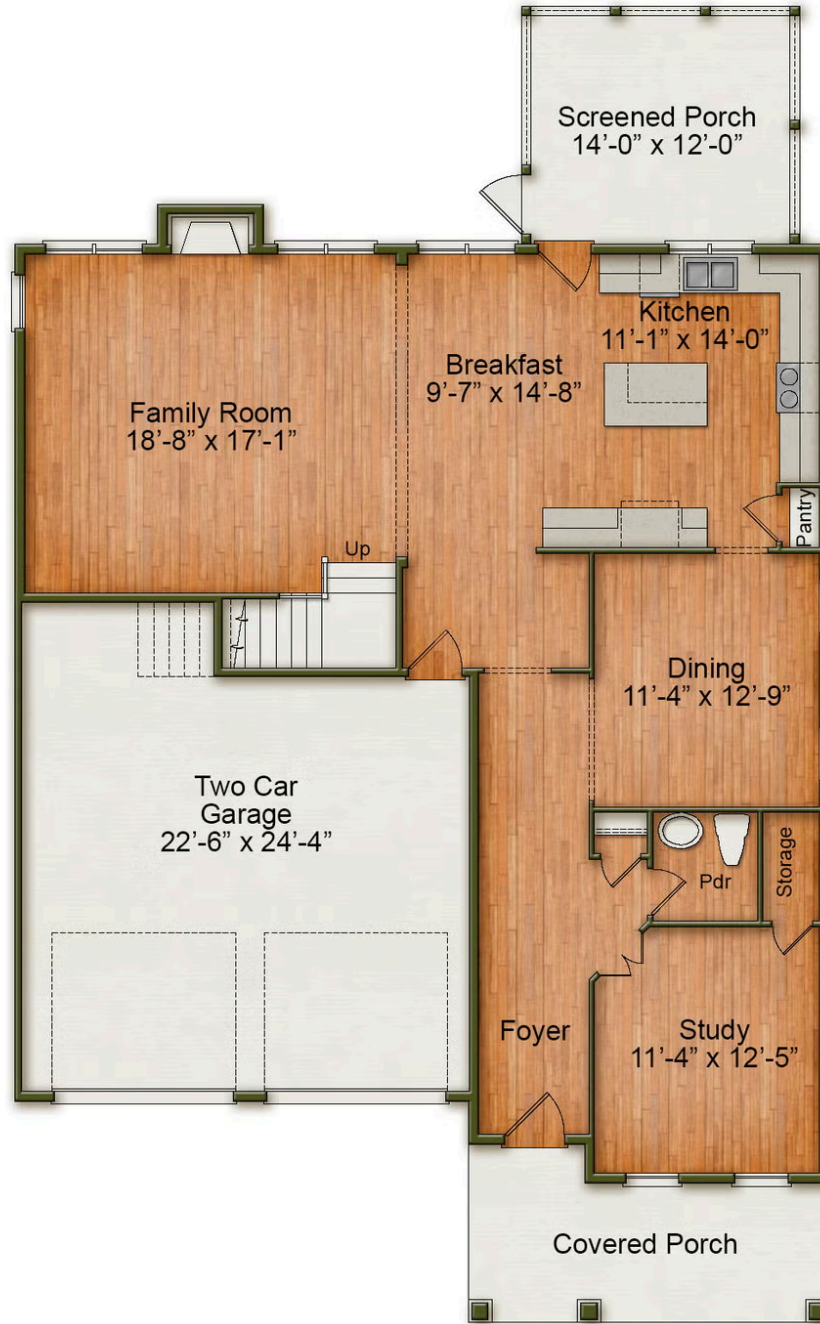

Carmichael

Starting at \$689,000

Wendell Falls

2 Elevations Available

 4 bd

 3.5 ba

 2,797 sqft

Carmichael 1st Floor

Carmichael 2nd Floor

Carmichael 3rd Floor