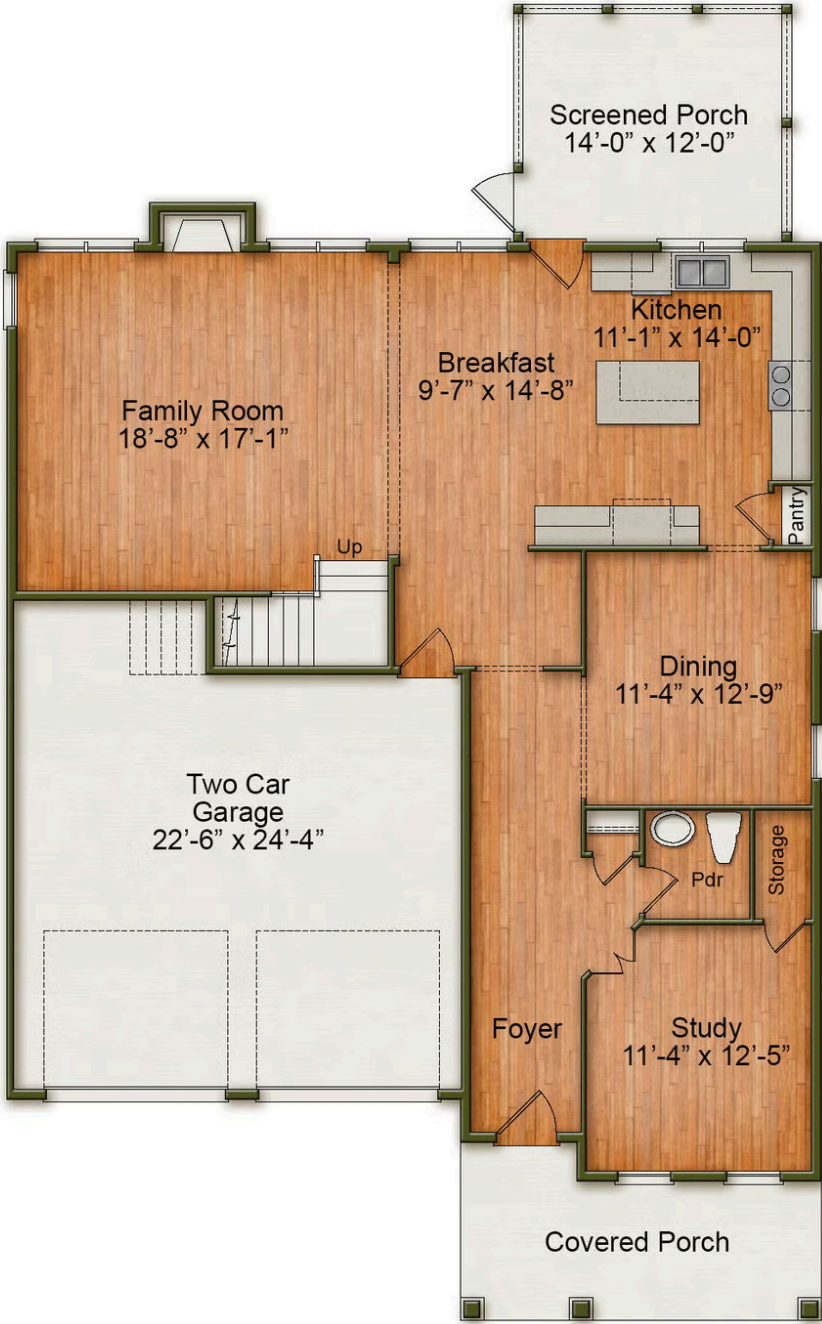

# Carmichael

**Starting at \$689,000**

Wendell Falls

**2 Elevations Available**

 4 bd

 3.5 ba

 2,797 sqft

Carmichael 1st Floor

Carmichael 2nd Floor

Carmichael 3rd Floor