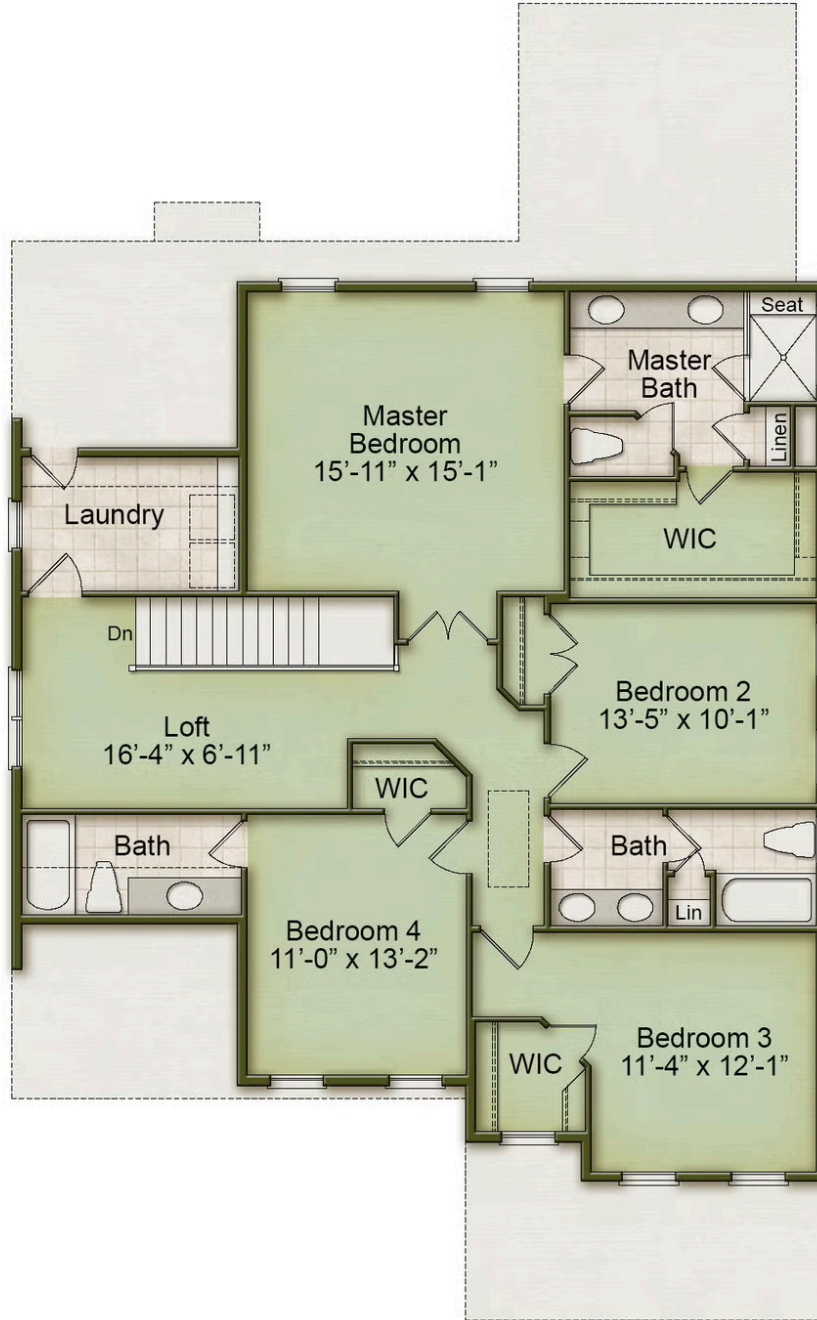

# Carmichael

**Starting at \$689,000**

Wendell Falls

**2 Elevations Available**

 4 bd

 3.5 ba

 2,797 sqft

Carmichael 1st Floor

Carmichael 2nd Floor

Carmichael 3rd Floor