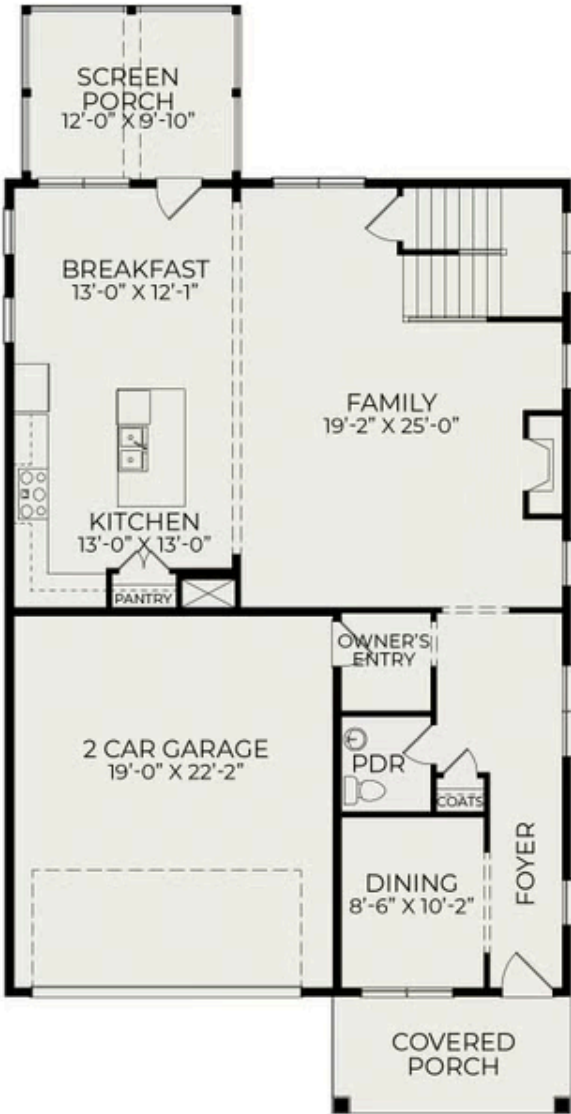

First Floor