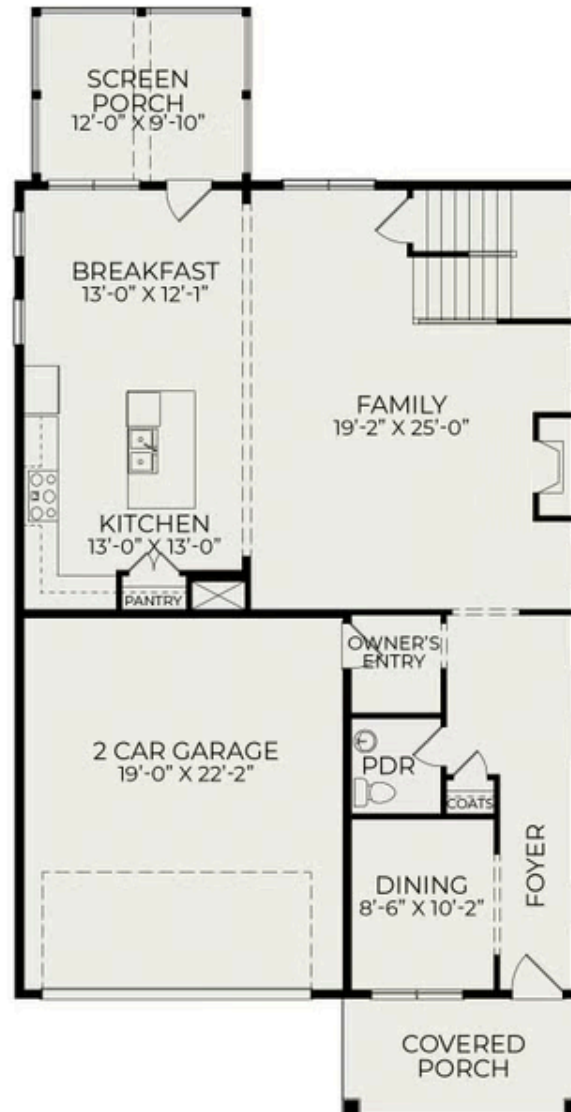

1225 Barreto Drive

\$599,000

4 Elevations Available

BEDROOMS: 3

BATHS: 2 full, 1 half

SQFT: 2,633

COMMUNITY: Wendell Falls

FLOOR PLAN: Burlington

The Burlington plan in Wendell Falls has four elevation styles: American Farmhouse, Craftsman, Craftsman II, and Modern Farmhouse. Please scroll down to view all elevation styles and their floorplan options.

First Floor

Second Floor