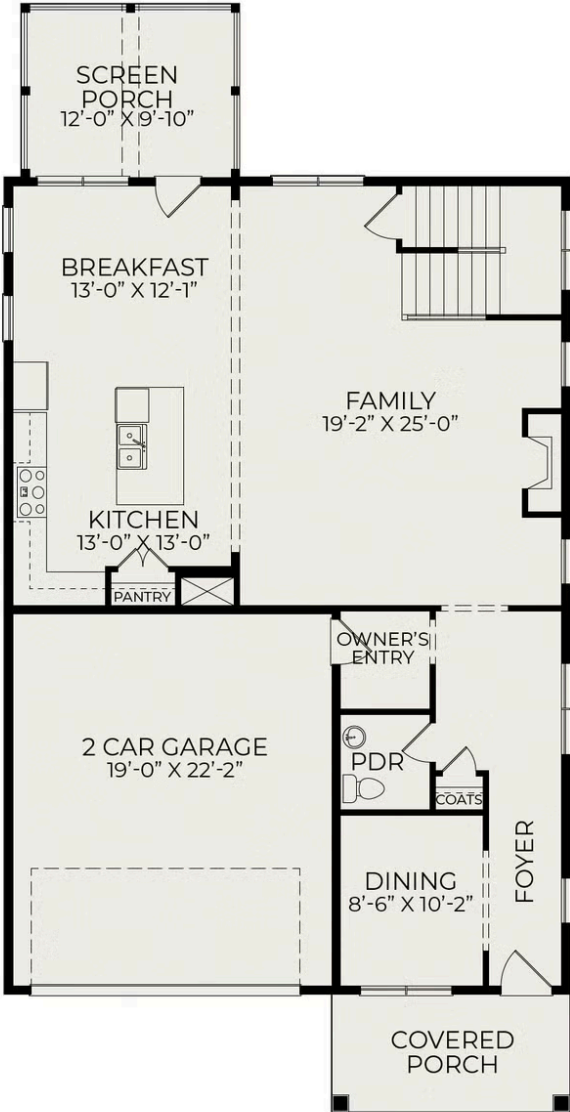

Burlington

Starting at \$578,750

Wendell Falls

4 Elevations Available

 3 bd

 2.5 ba

 2,671 sqft

The Burlington plan in Wendell Falls has four elevation styles: American Farmhouse, Craftsman, Craftsman II, and Modern Farmhouse. Please scroll down to view all elevation styles and their floorplan options.

Burlington Craftsman

Burlington Craftsman II

Burlington Modern Farmhouse

First Floor

Second Floor