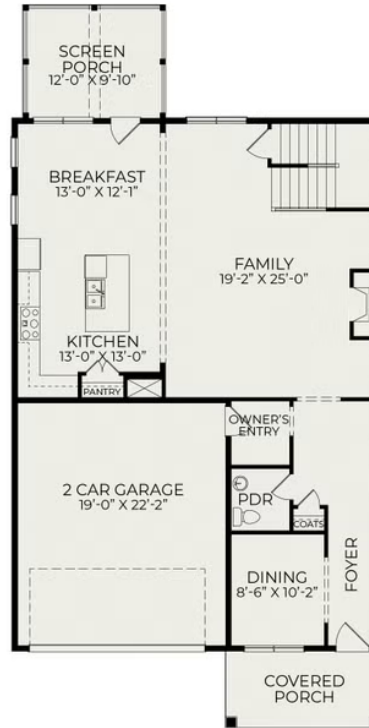

Burlington

Starting at \$578,750

Wendell Falls

4 Elevations Available

 3 bd

 2.5 ba

 2,671 sqft

The Burlington plan in Wendell Falls has four elevation styles: American Farmhouse, Craftsman, Craftsman II, and Modern Farmhouse. Please scroll down to view all elevation styles and their floorplan options.

Burlington Craftsman

Burlington Craftsman II

Burlington Modern
Farmhouse

First Floor

Second Floor