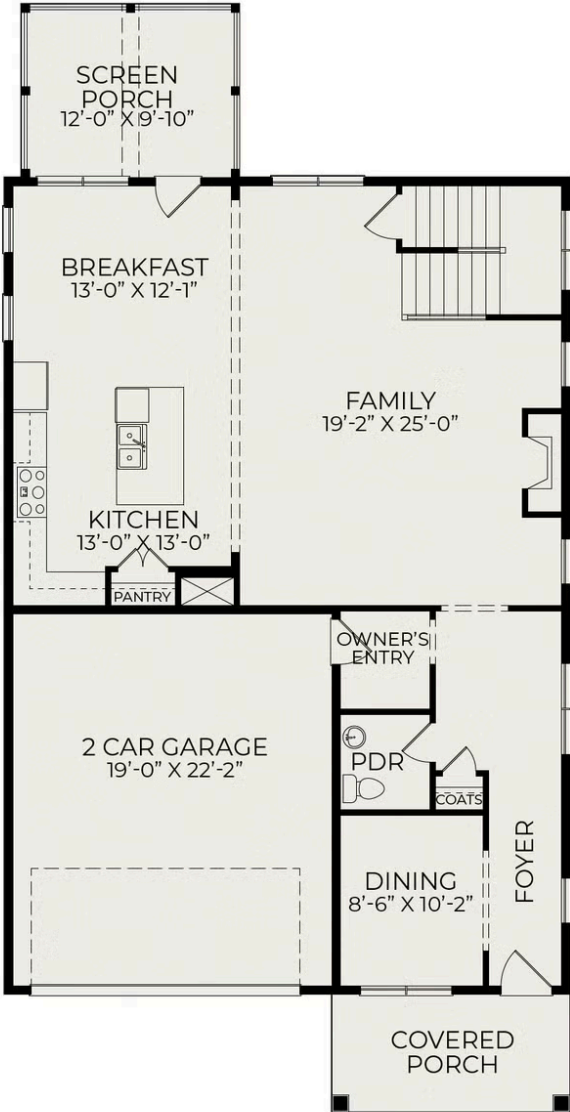

# Burlington

**Starting at \$578,750**

Wendell Falls

**4 Elevations Available**

 3 bd

 2.5 ba

 2,671 sqft

The Burlington plan in Wendell Falls has four elevation styles: American Farmhouse, Craftsman, Craftsman II, and Modern Farmhouse. Please scroll down to view all elevation styles and their floorplan options.

Burlington Craftsman

Burlington Craftsman II

Burlington Modern Farmhouse

First Floor

Second Floor