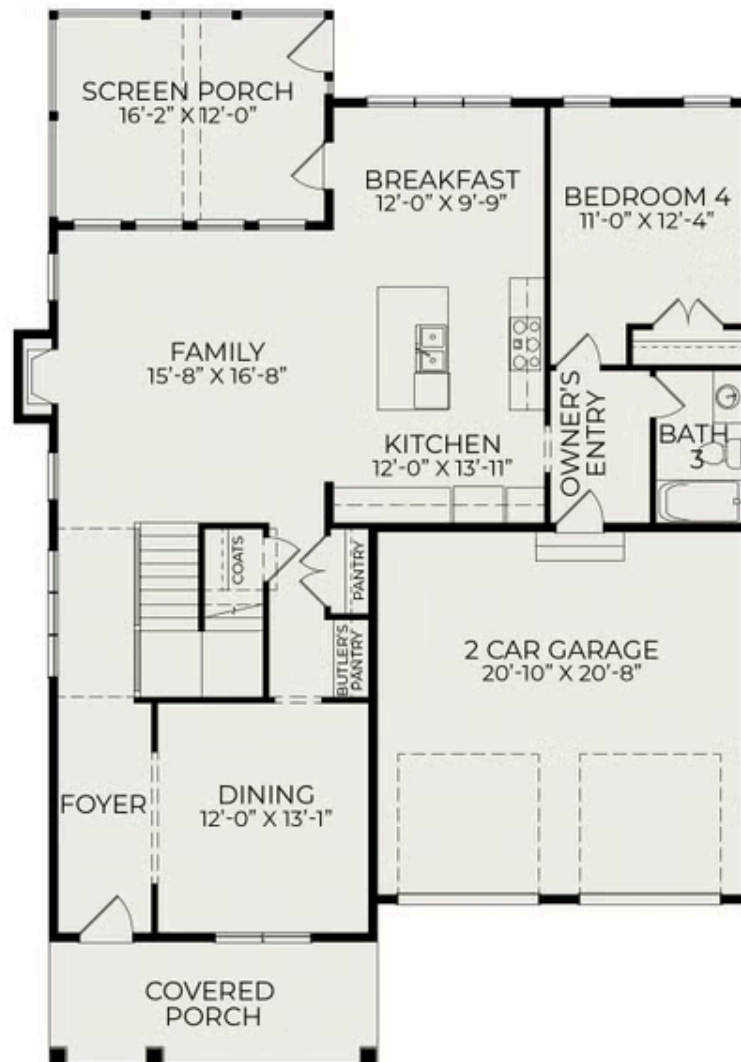

100 Mossy Falls Way

\$745,000

4 Elevations Available

BEDROOMS: 4

BATHS: 3 full

SQFT: 2,930

COMMUNITY: Wendell Falls

FLOOR PLAN: Bristol

Wendell Falls Bikes

Wendell Falls Entrance

First Floor

Second Floor

Third Floor