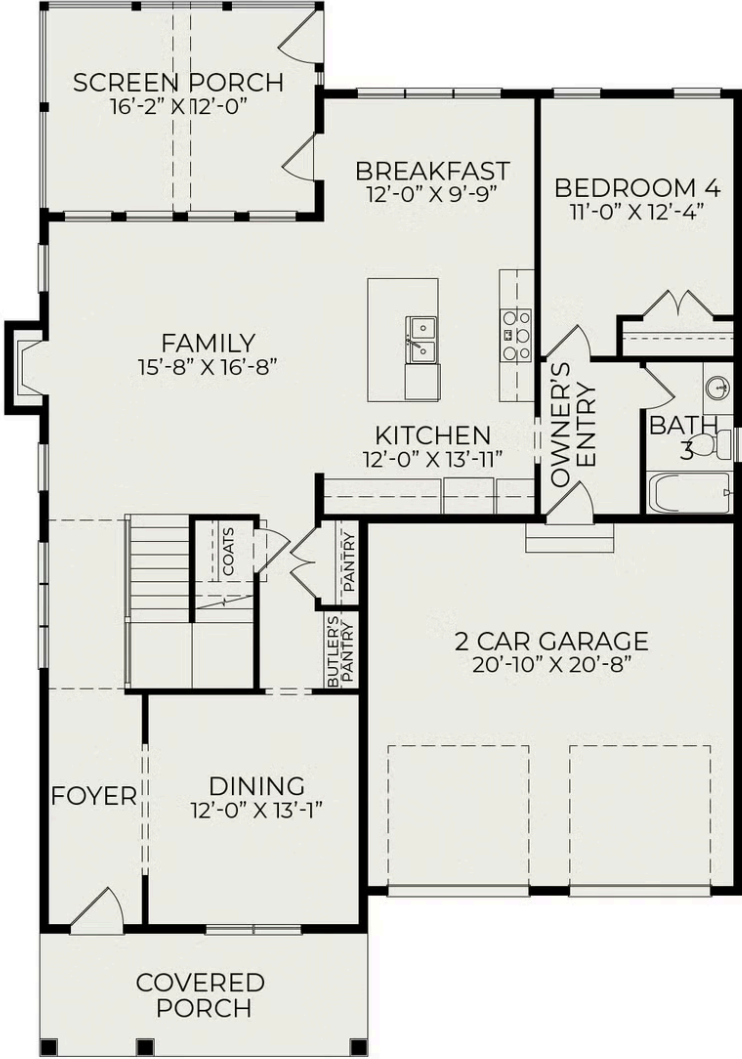

Bristol

Starting at \$705,500

Wendell Falls

4 Elevations Available

 4 bd

 3 ba

 2,934 sqft

The Bristol plan in Wendell Falls has four elevation styles: American Farmhouse, Classic Cottage, English Cottage, and Tudor. Please scroll down to view all elevation styles and their floorplan options.

Bristol Classic Cottage

Bristol English Cottage

Bristol Tudor

First Floor

Second Floor

Third Floor