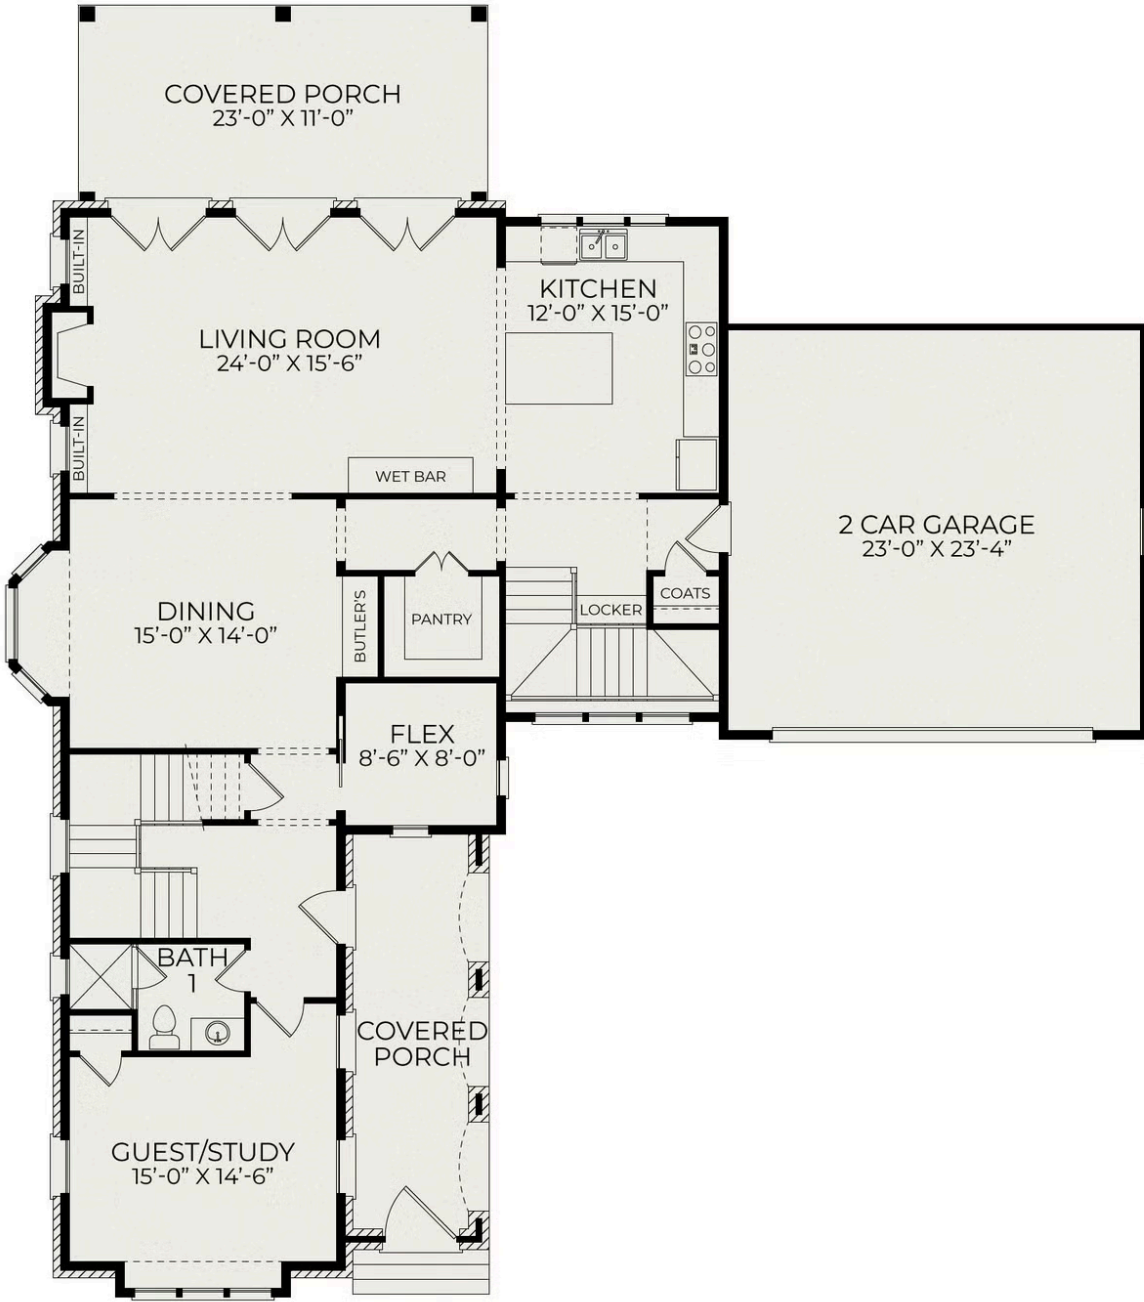

Olivia

Starting at \$1,998,500

The Founding at Blue Ridge
1 Elevations Available

-  4 bd
-  4 ba
-  3,553 sqft

The Olivia plan at The Founding in Raleigh, NC.

First Floor

Second Floor