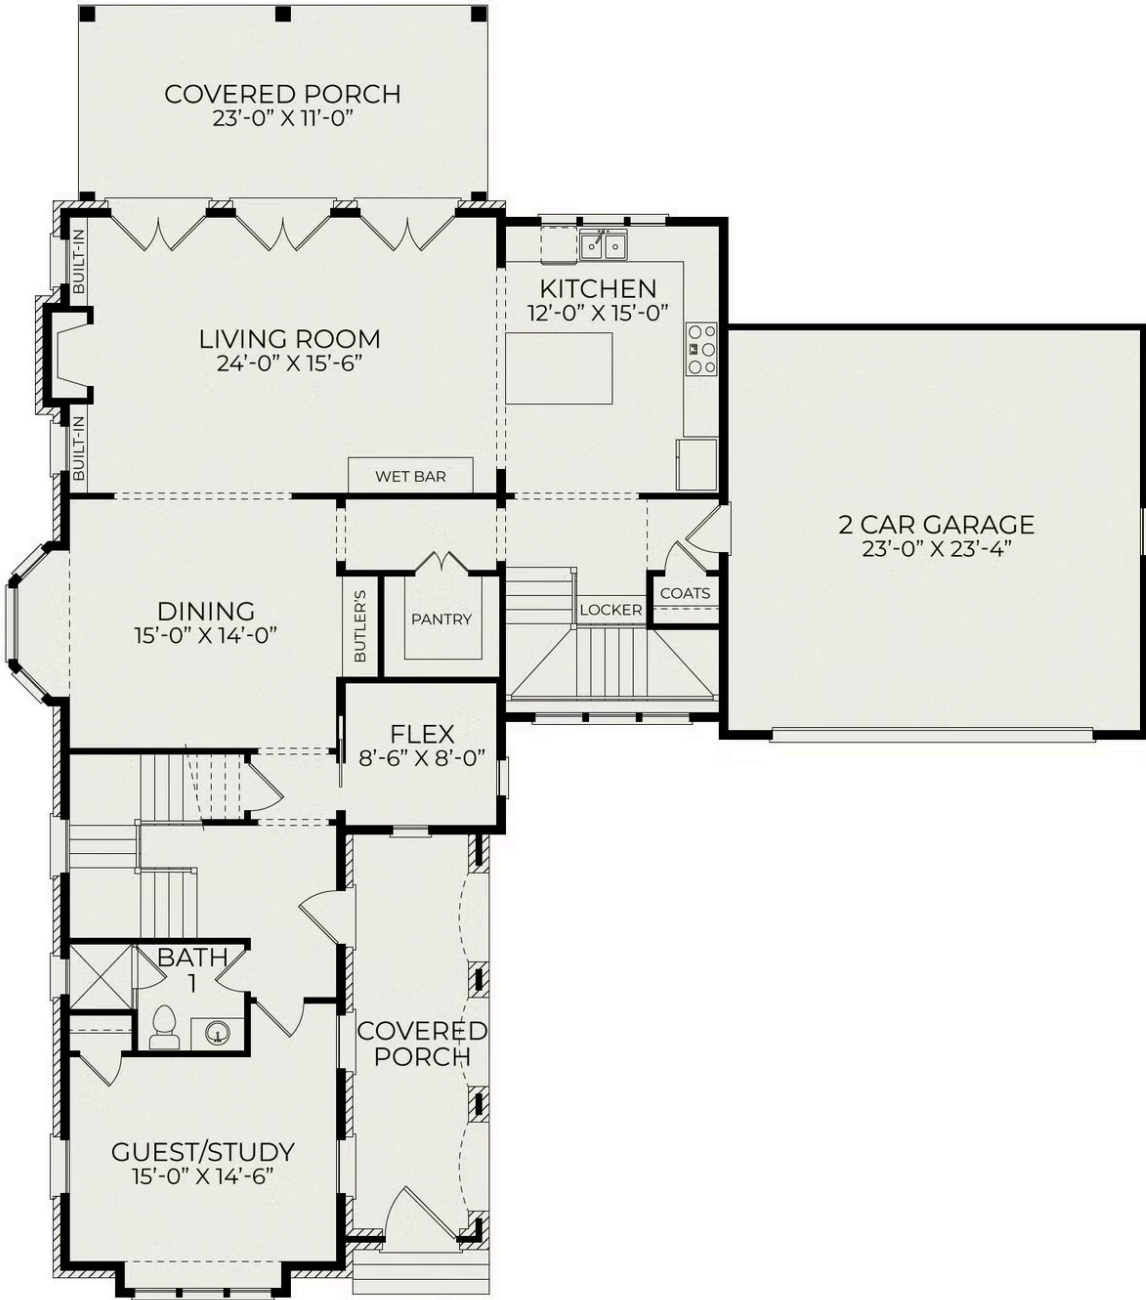

Olivia

Starting at \$1,998,500

The Founding at Blue Ridge
1 Elevations Available

-  4 bd
-  4 ba
-  3,553 sqft

The Olivia plan at The Founding in Raleigh, NC.

First Floor

Second Floor