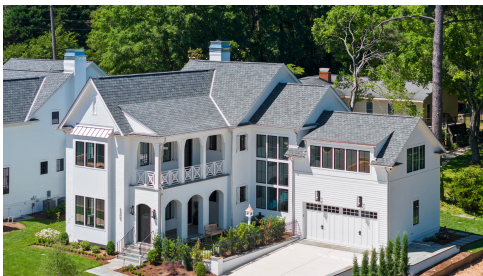

# Olivia

**Starting at \$1,998,500**

The Founding at Blue Ridge  
**1 Elevations Available**

 4 bd

 4 ba

 3,553 sqft