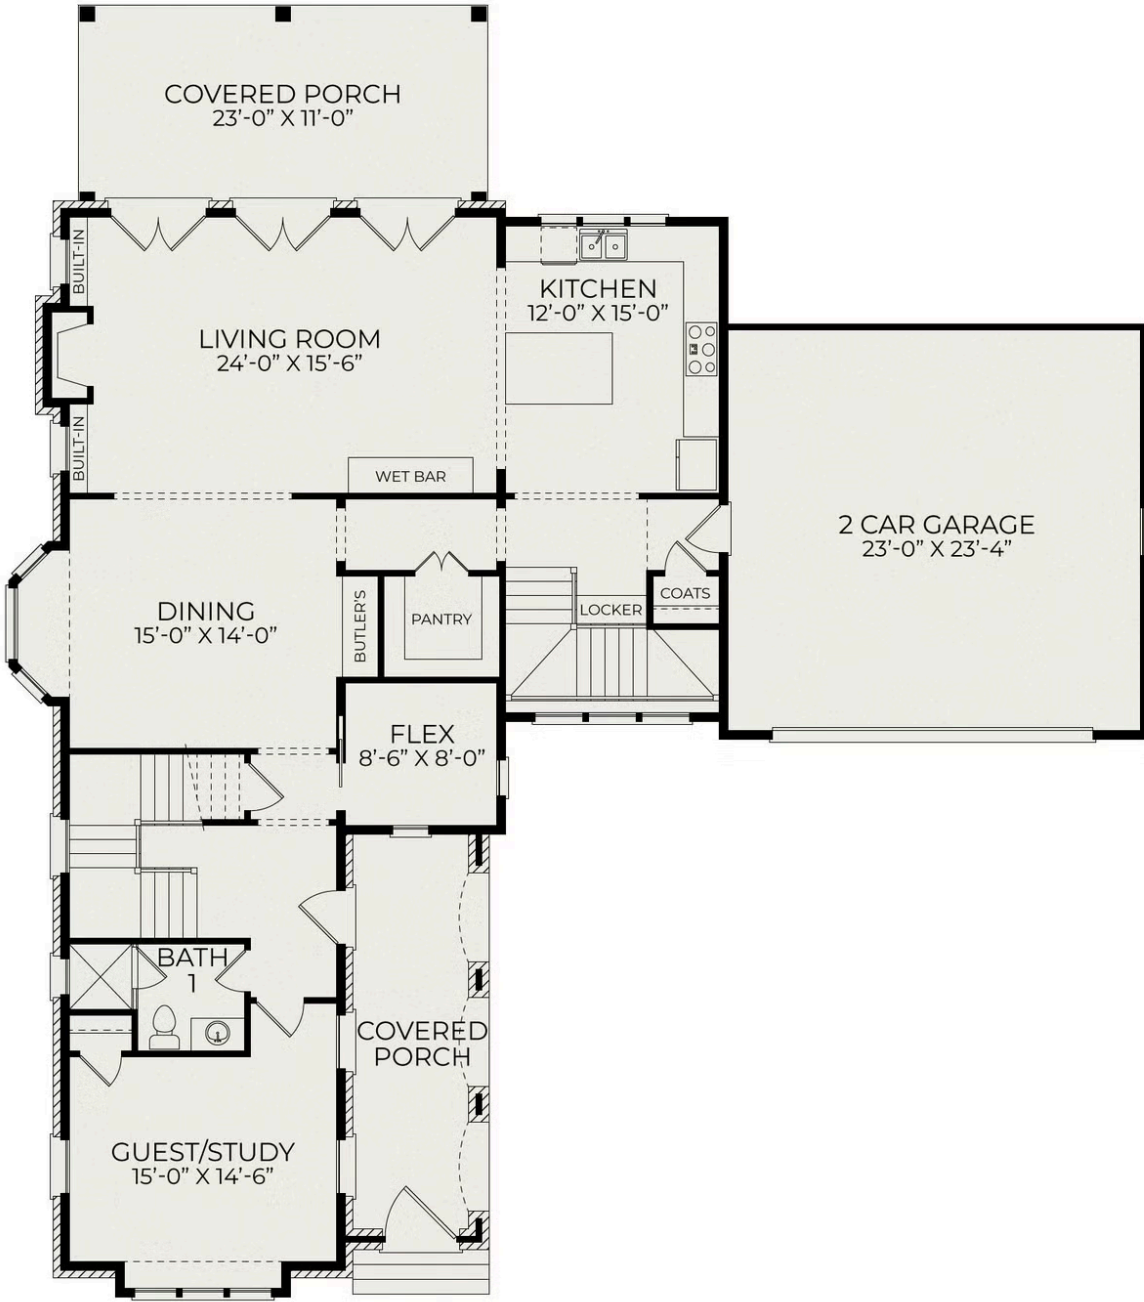

Olivia

Starting at \$1,998,500

The Founding at Blue Ridge
1 Elevations Available

 4 bd

 4 ba

 3,553 sqft

The Olivia plan at The Founding in Raleigh, NC.

First Floor

Second Floor