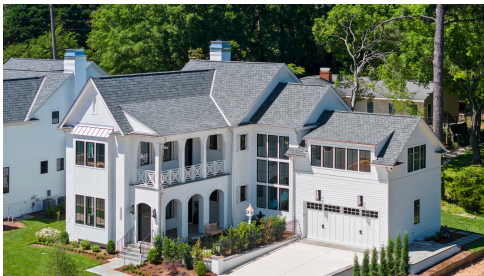

Olivia

Starting at \$1,998,500

The Founding at Blue Ridge
1 Elevations Available

-  4 bd
-  4 ba
-  3,553 sqft

The Olivia plan at The Founding in Raleigh, NC.

First Floor

Second Floor