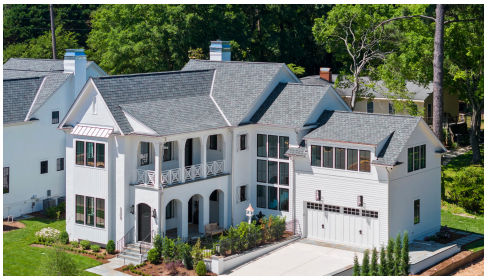

Olivia

Starting at \$1,998,500

The Founding at Blue Ridge
1 Elevations Available

 4 bd

 4 ba

 3,553 sqft

The Olivia plan at The Founding in Raleigh, NC.

First Floor