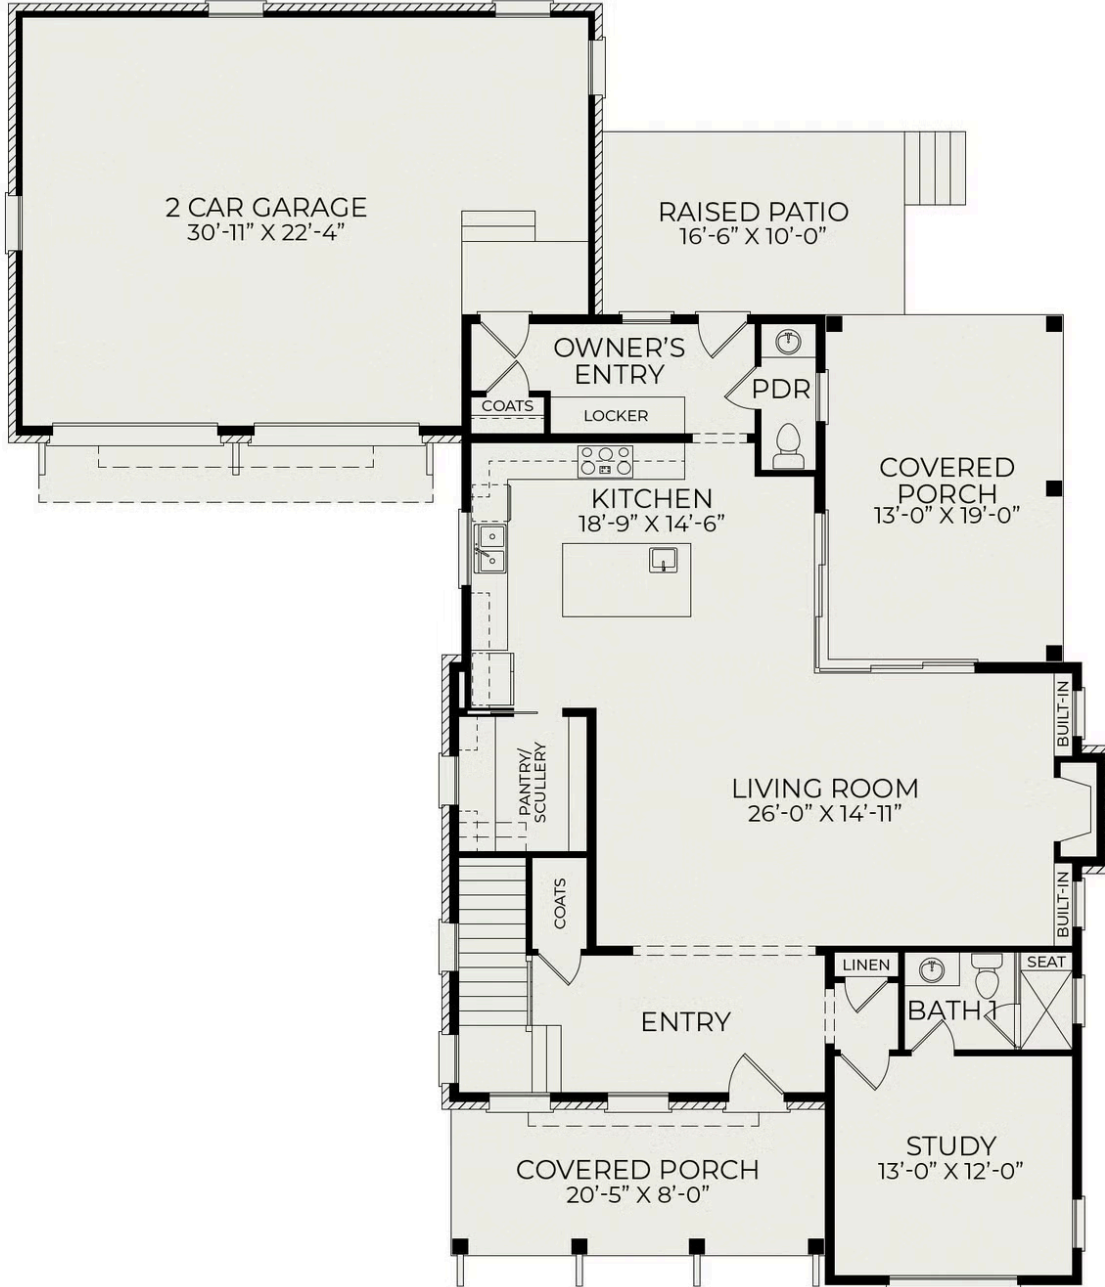

Grace

Starting at \$1,965,000

The Founding at Blue Ridge
1 Elevations Available

 3 bd

 4.5 ba

 3,320 sqft

The Grace plan at The Founding in Raleigh, NC.

First Floor

Second Floor