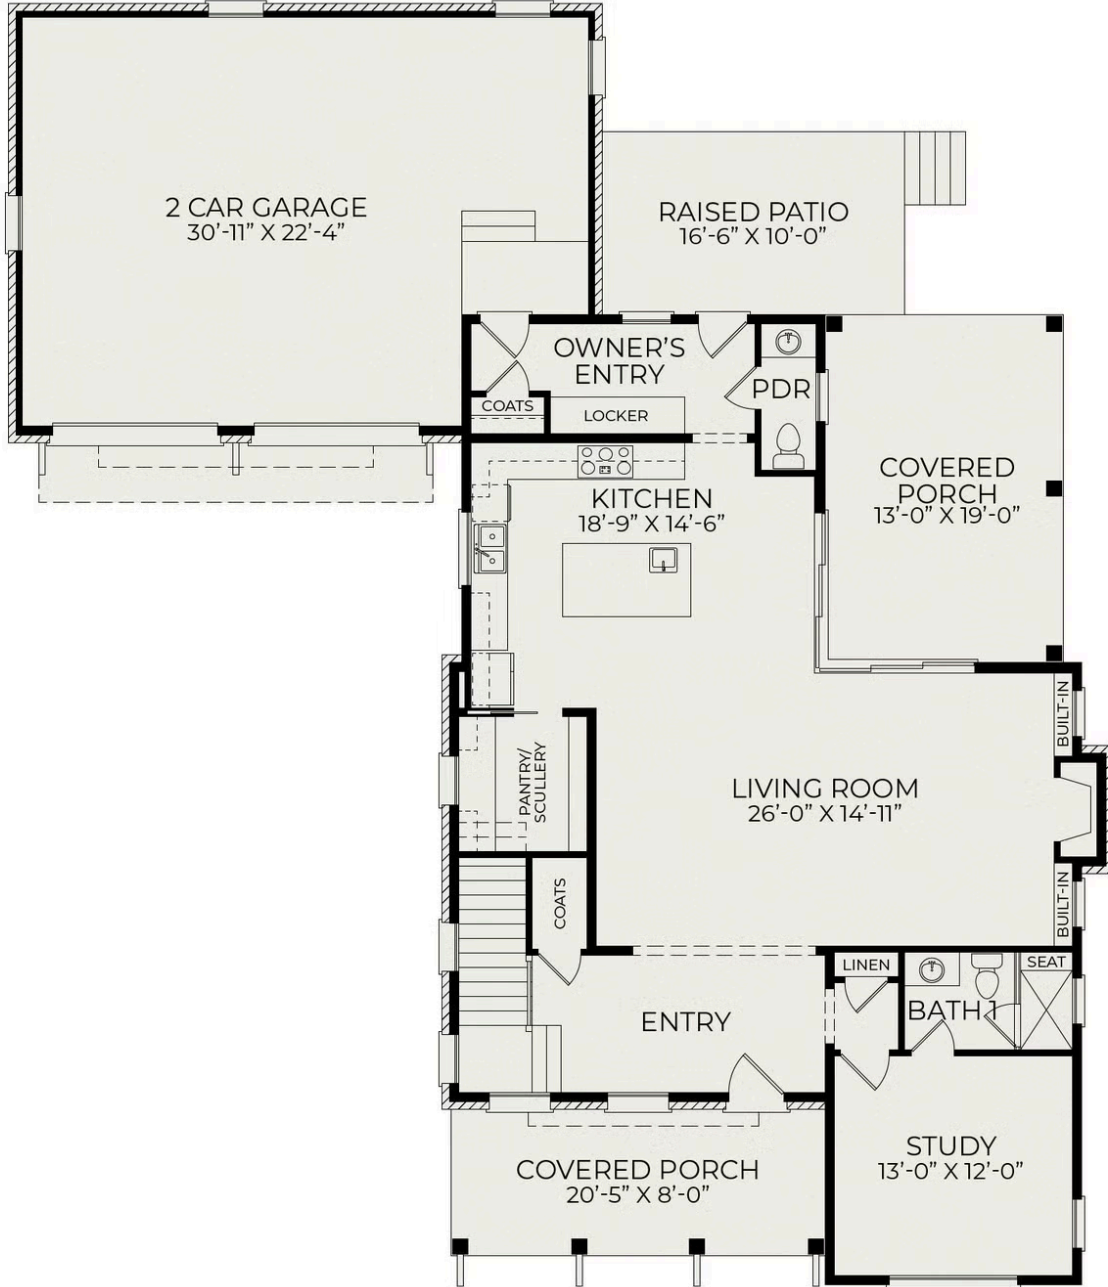

Grace

Starting at \$1,965,000

The Founding at Blue Ridge
1 Elevations Available

 3 bd

 4.5 ba

 3,320 sqft

The Grace plan at The Founding in Raleigh, NC.

First Floor

Second Floor