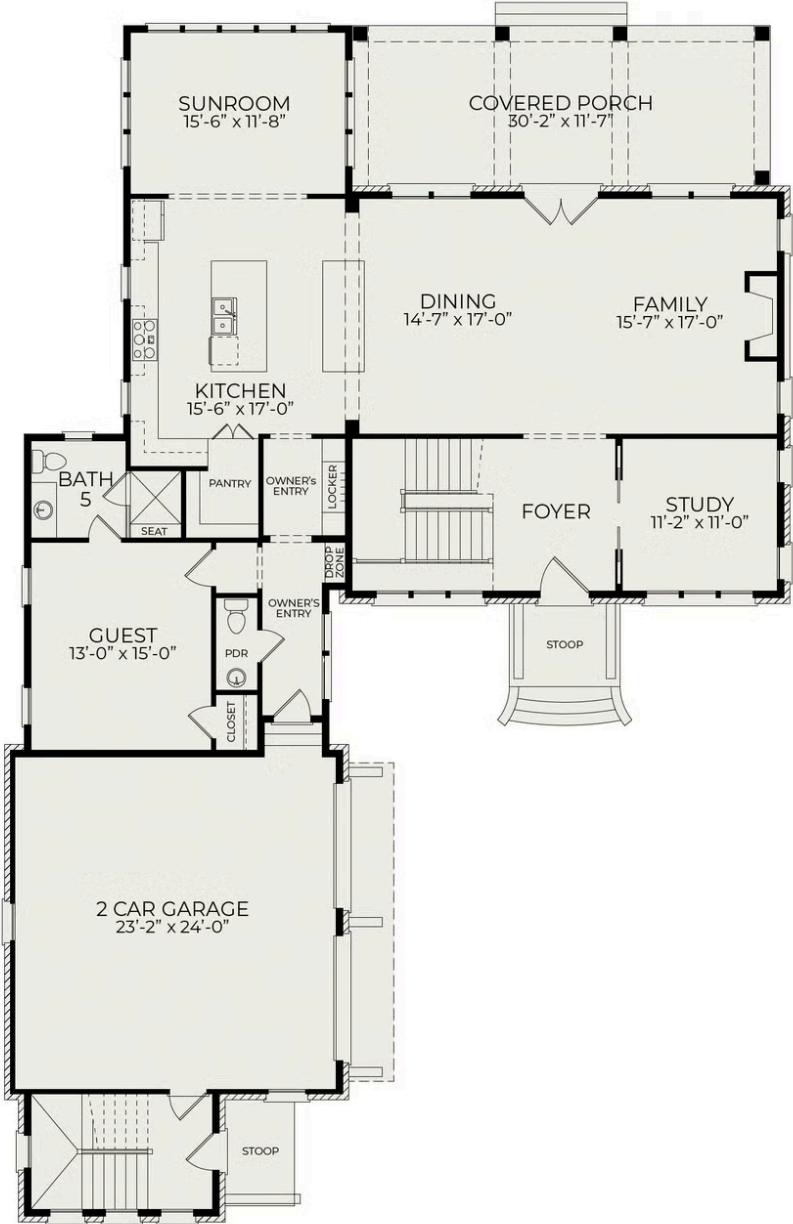

Eloise

Starting at \$2,185,000

The Founding at Blue Ridge
1 Elevations Available

 4 bd

 5.5 ba

 4,138 sqft

The Eloise plan at The Founding in Raleigh, NC.

First Floor

Second Floor