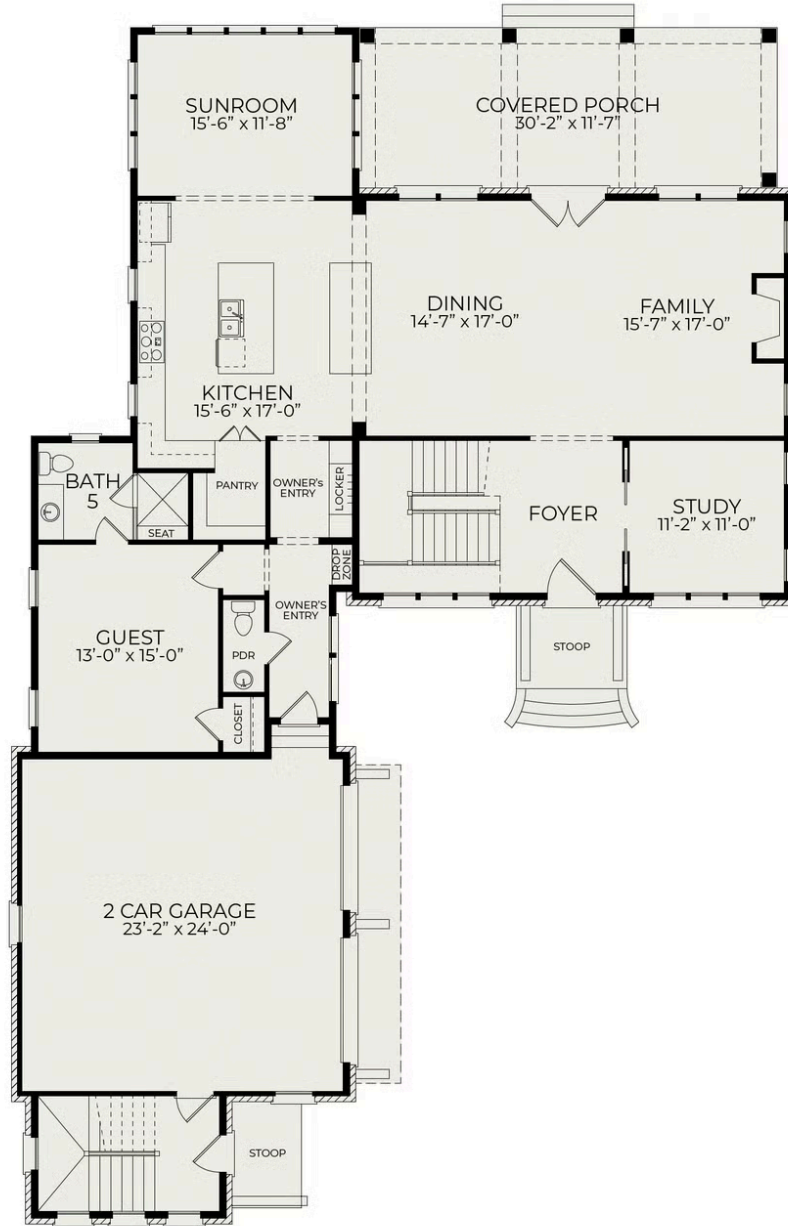

Eloise

Starting at \$2,185,000

The Founding at Blue Ridge
1 Elevations Available

 4 bd

 5.5 ba

 4,138 sqft

The Eloise plan at The Founding in Raleigh, NC.

First Floor

Second Floor