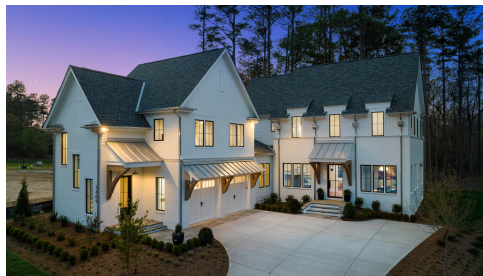

Eloise

Starting at \$2,185,000

The Founding at Blue Ridge
1 Elevations Available

 4 bd

 5.5 ba

 4,138 sqft

First Floor

Second Floor