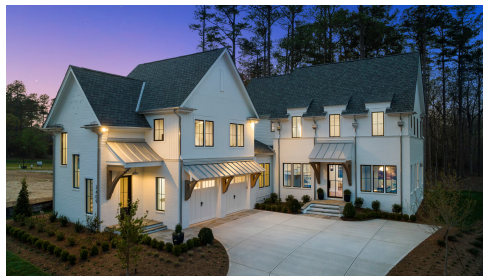

Eloise

Starting at \$2,185,000

The Founding at Blue Ridge
1 Elevations Available

 4 bd

 5.5 ba

 4,138 sqft

The Eloise plan at The Founding in Raleigh, NC.

First Floor