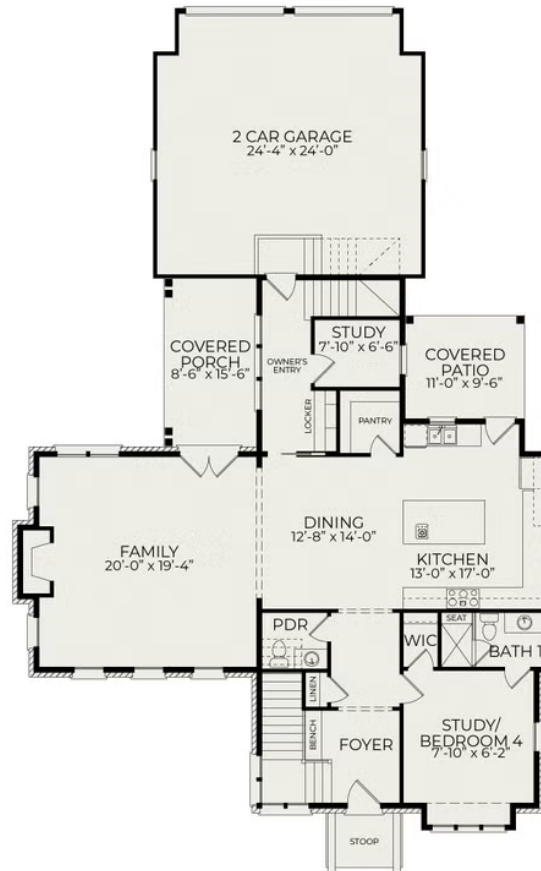

3401 Makers Circle

\$1,720,000

1 Elevations Available

BEDROOMS: 4

BATHS: 4 full, 1 half

SQFT: 3,619

COMMUNITY: The Founding at Blue Ridge

FLOOR PLAN: Abigail

MLS: 10024774

The Abigail is a new plan that was designed to perfectly fit the lot and continue the cohesive exterior curb appeal of the entire community. As you enter the home, you are greeted by the foyer with the formal study/guest room off the right. The kitchen has a walk-in pantry and opens to a covered patio, perfect for grilling during those beautiful Raleigh evenings. Through the dining area, you will enter the family room with a fireplace, tons of natural light, and French doors that open to the covered porch. The owner's entry off the 2-car garage has a small flex space perfect for an additional study and built-in lockers for storage. The staircase off the foyer leads to the second floor where you will find the owner's suite. This owner's suite is incredibly spacious with a vaulted ceiling, a large walk-in closet, freestanding tub, tiled shower, and private water closet. There are two additional bedrooms with a shared full bathroom, and a laundry room to complete this side of the home. There is an additional staircase that leads to the rec room with its own full

First Floor

Second Floor