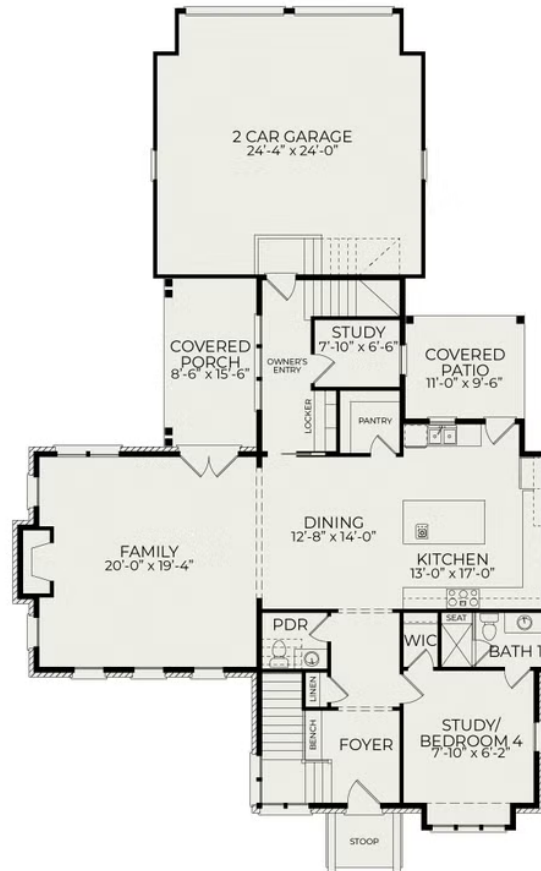

## 3401 Makers Circle

**\$1,720,000**

**1 Elevations Available**

**BEDROOMS: 4**

**BATHS: 4 full, 1 half**

**SQFT: 3,619**

**COMMUNITY: The Founding at Blue Ridge**

**FLOOR PLAN: Abigail**

**MLS: 10024774**

The Abigail is a new plan that was designed to perfectly fit the lot and continue the cohesive exterior curb appeal of the entire community. As you enter the home, you are greeted by the foyer with the formal study/guest room off the right. The kitchen has a walk-in pantry and opens to a covered patio, perfect for grilling during those beautiful Raleigh evenings. Through the dining area, you will enter the family room with a fireplace, tons of natural light, and French doors that open to the covered porch. The owner's entry off the 2-car garage has a small flex space perfect for an additional study and built-in lockers for storage. The staircase off the foyer leads to the second floor where you will find the owner's suite. This owner's suite is incredibly spacious with a vaulted ceiling, a large walk-in closet, freestanding tub, tiled shower, and private water closet. There are two additional bedrooms with a shared full bathroom, and a laundry room to complete this side of the home. There is an additional staircase that leads to the rec room with its own full

First Floor

Second Floor